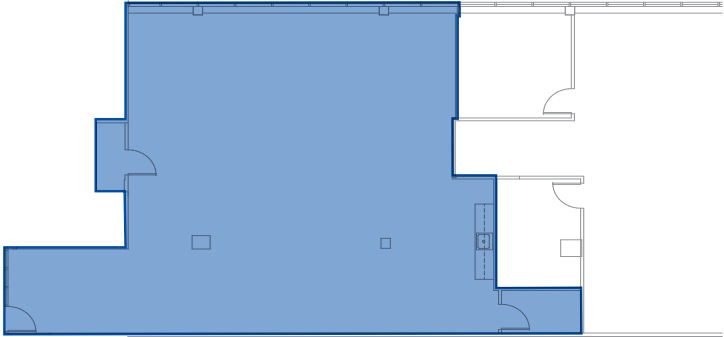

# Floor Plans

Each suite has new energy efficient 2 x 4 LED lights, new 2x2 dune ceiling tiles, and new exterior signage.

 EAST WING     WEST WING

AVAILABLE 7/1/2026

**SUITE 351**  
1,991 SF

AVAILABLE 7/1/2026

**SUITE 352**  
2,837 SF

AVAILABLE 7/1/2026

**SUITE 354**  
3,398 SF

CONTIGUOUS (SUITES 352 & 354)  
**6,235 SF**