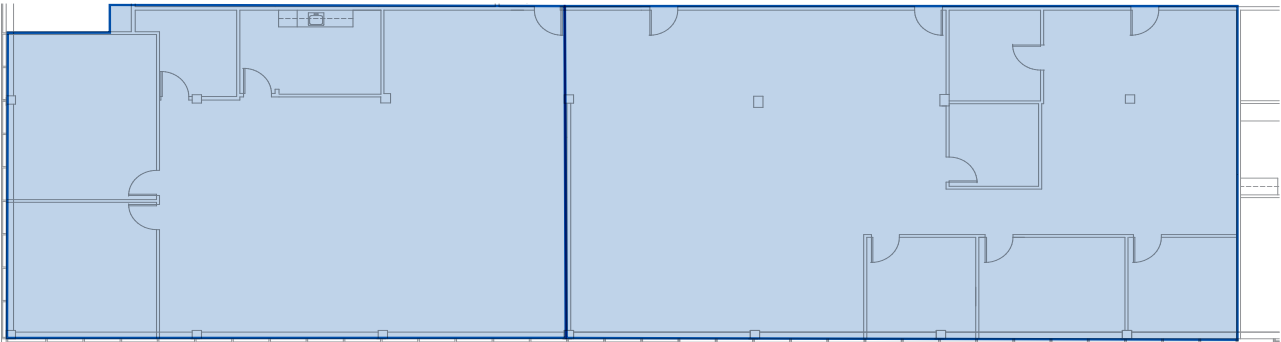

# Floor Plans

Each suite has new energy efficient 2 x 4 LED lights, new 2x2 dune ceiling tiles, and new exterior signage.

 EAST WING     WEST WING

AVAILABLE 7/1/2026

**SUITE 351**  
1,991 SF

AVAILABLE 7/1/2026

**SUITE 352**  
2,837 SF

AVAILABLE 7/1/2026

**SUITE 354**  
3,398 SF

CONTIGUOUS (SUITES 352 & 354)  
**6,235 SF**