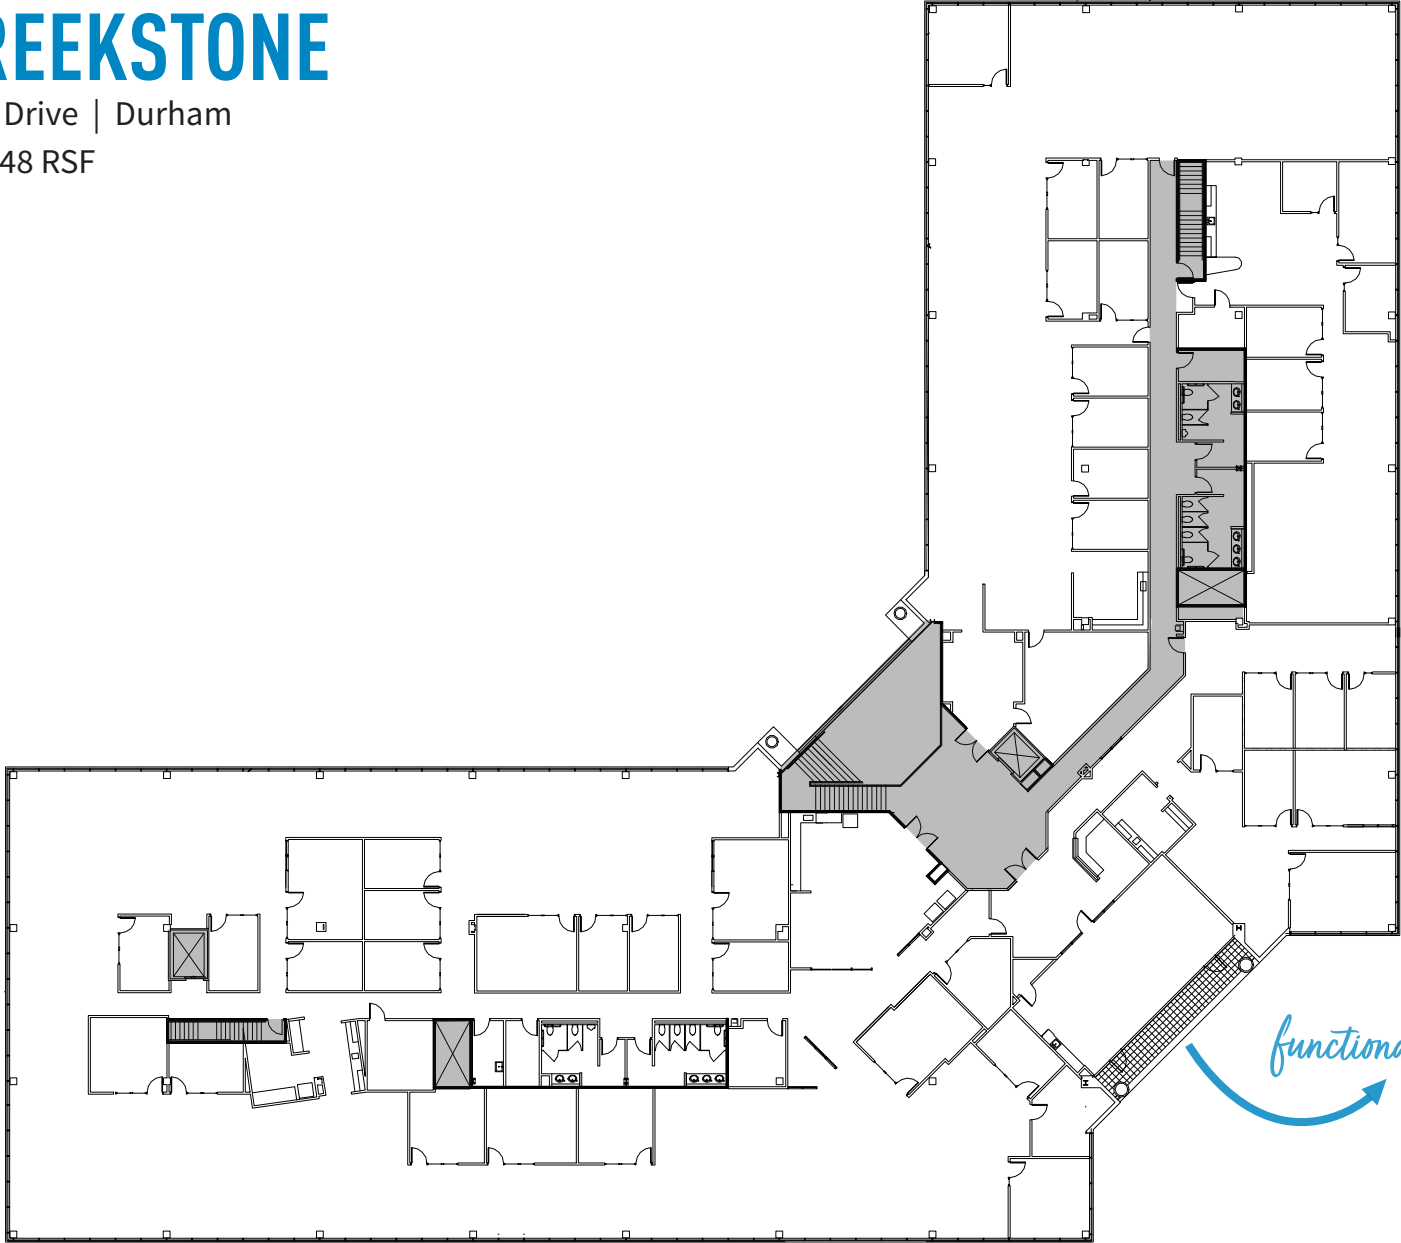

# 4601 CREEKSTONE

4601 Creekstone Drive | Durham

**2nd Floor** | 36,548 RSF

Disclaimer: The above floor plan is not to scale. The available space shown is believed to be correct but is subject to change.