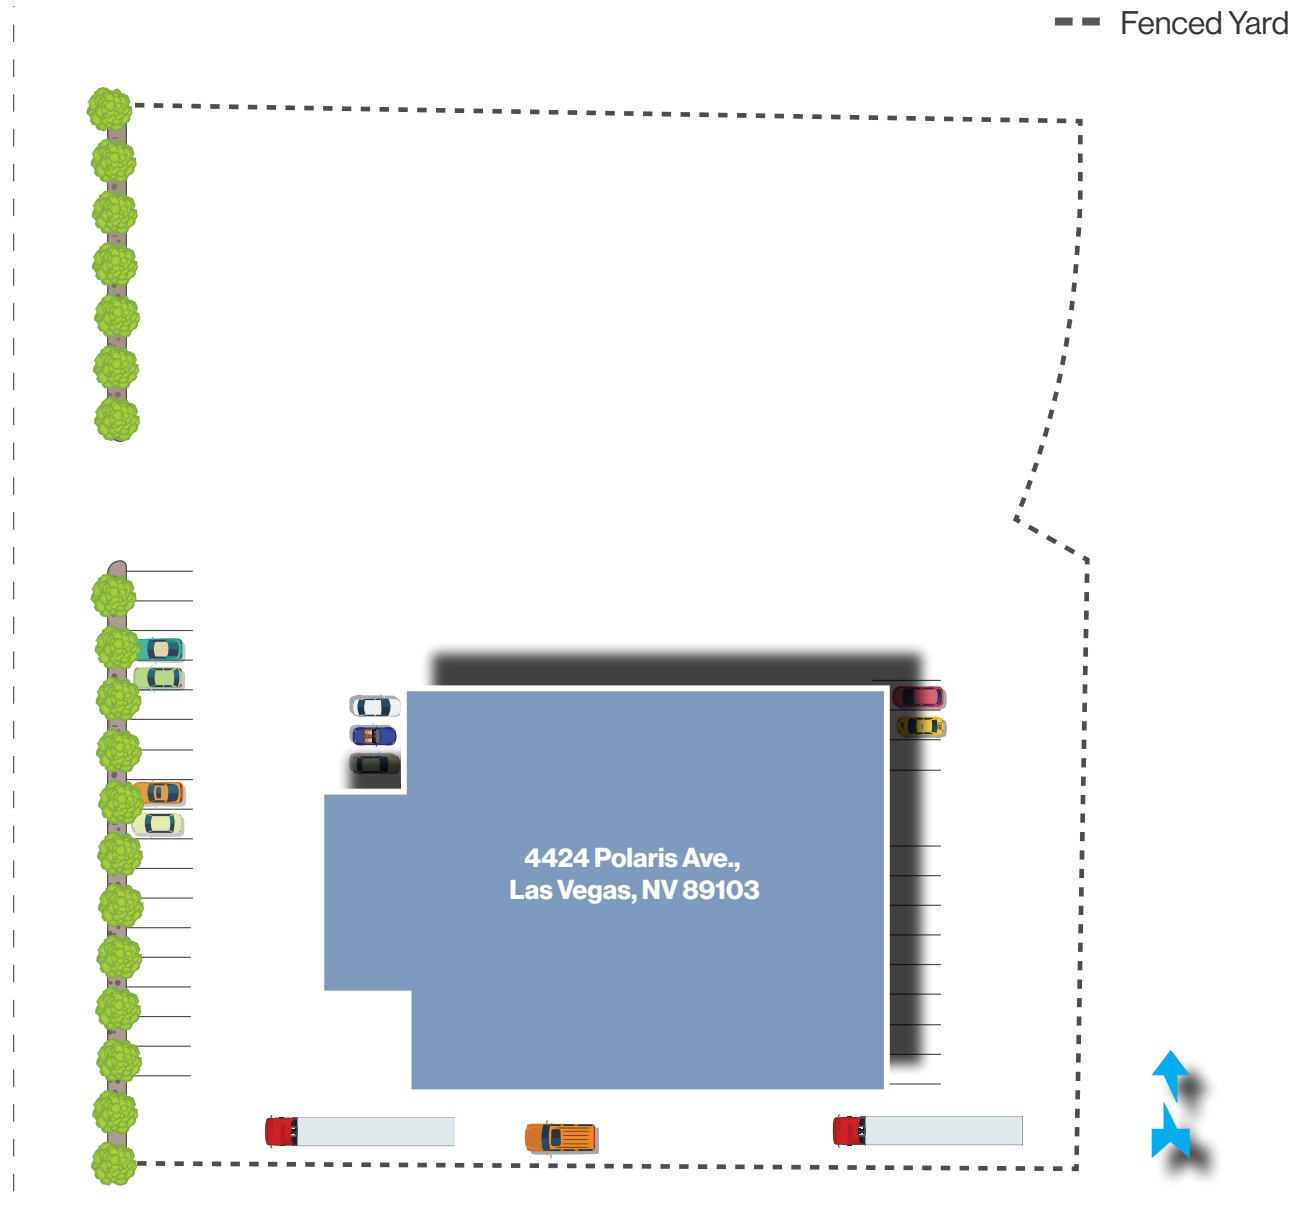

S.0069966

4424 Polaris Ave.
Las Vegas, NV 89103

Property Highlights

- Hard to find central location with large private yard located near the NEC Polaris Ave. and W. Harmon Ave.
- +/- 17,280 SF warehouse on +/- 2 AC
- Fully fenced yard and ample parking
- Reception area in front, 3 private offices, IT room, break room, and 2 restrooms
- 1 grade level door (14'x20')
- 1 dock door (10'x8')
- 18' clear height
- Fire Sprinklered
- Zoning: M-1
- +1.2 mile from the Harmon Rd. overpass offering excellent accessibility to Las Vegas Blvd. and the I-15
- Lease expiration: 10/31/2022
- Rate: \$0.77/SF NNN
- CAM \$0.18/SF
- Approximately \$16,416 monthly

Listing Snapshot

\$0.77 PSF NNN
Lease Rate

+/- 17,280 SF
Available SF

+/- 2 AC
Total AC

Maps, Aerial, & Plans

Business Friendly Nevada

+/- 12.5%
Population growth
projected for 2021

2.2 Million
residents