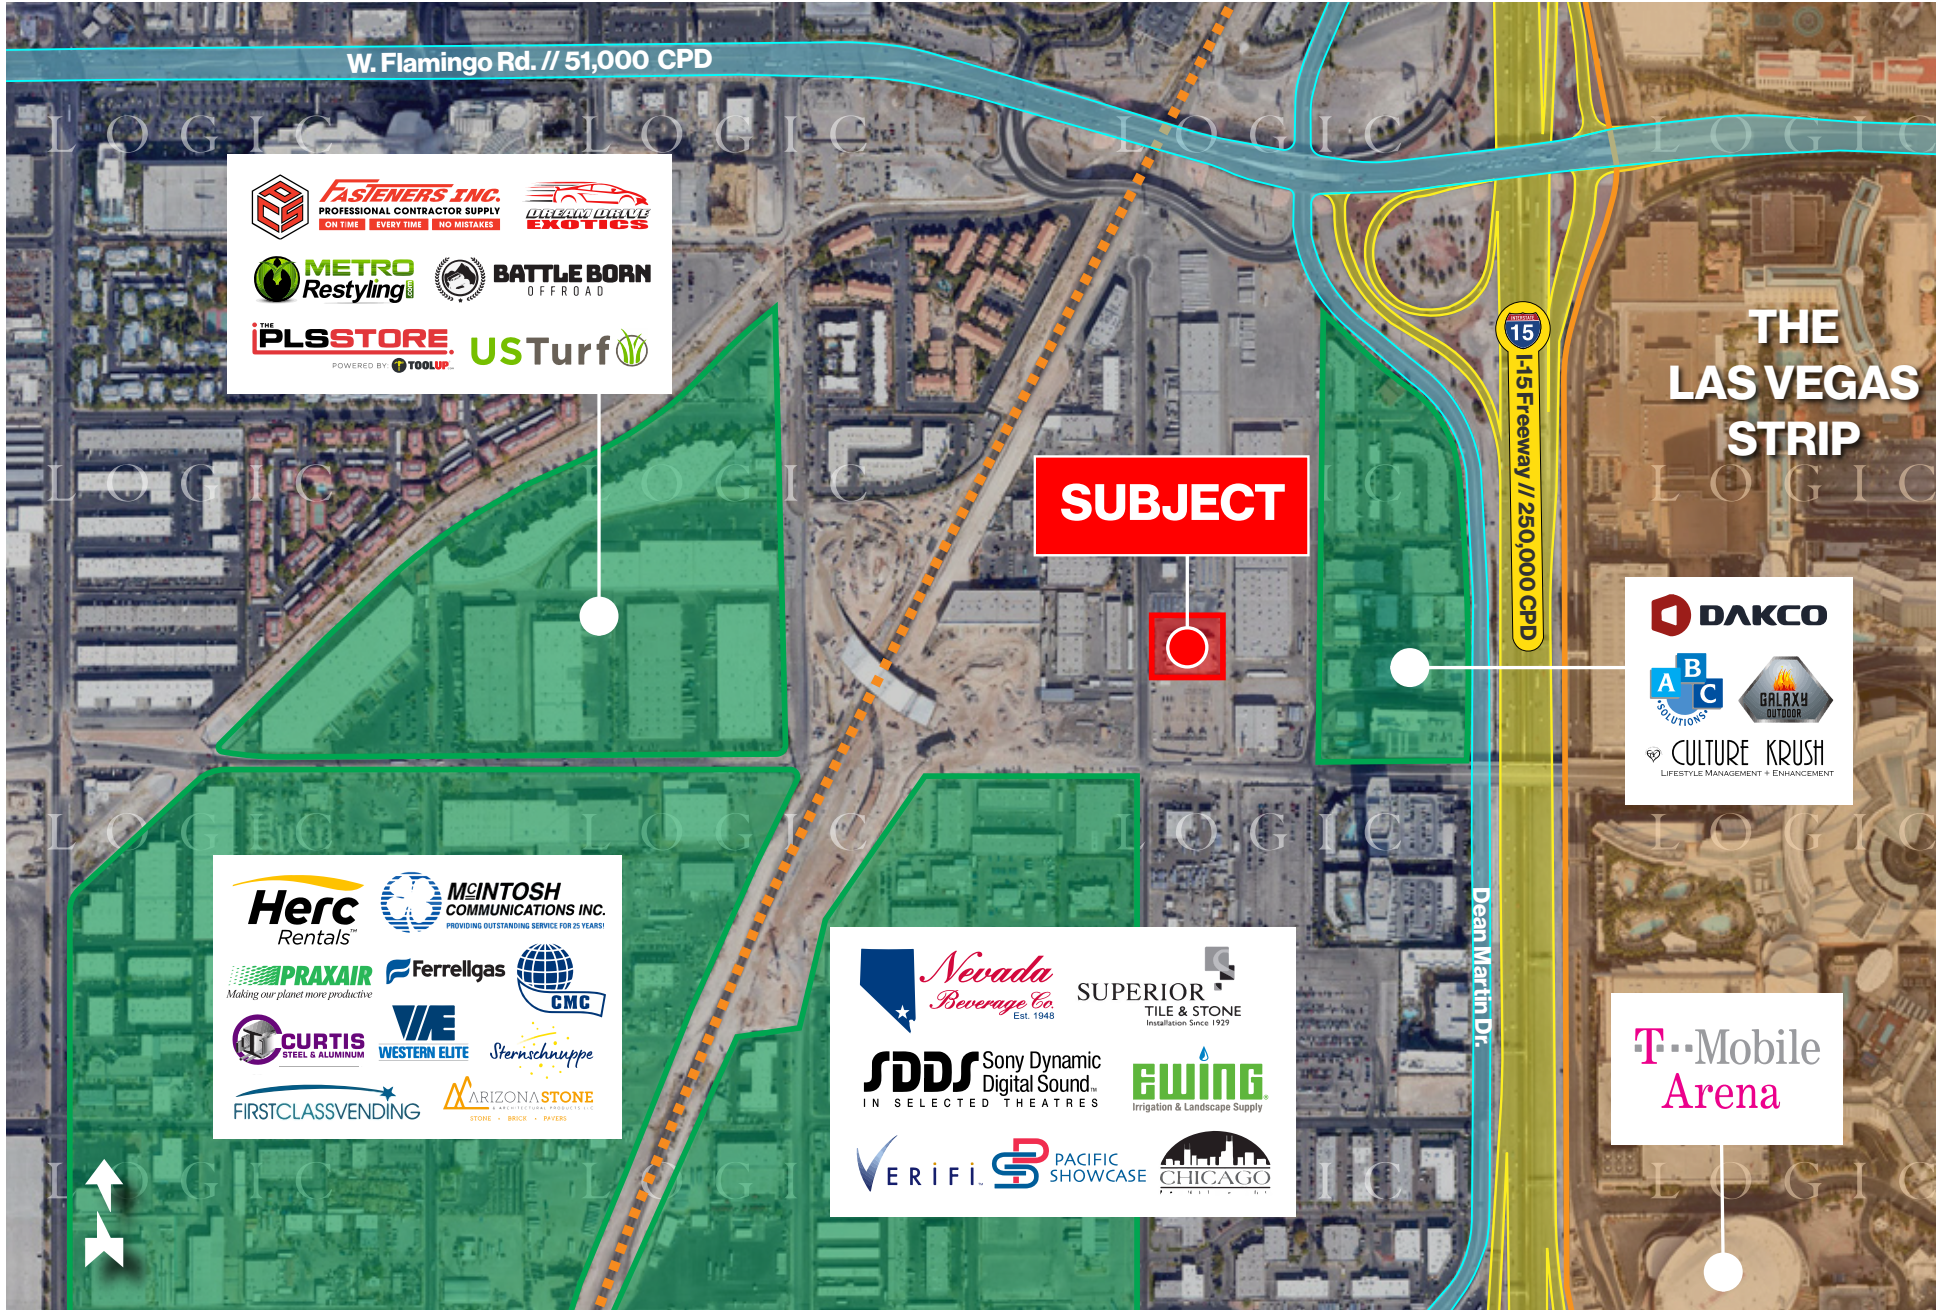

S.0069966

4424 Polaris Ave.
Las Vegas, NV 89103

Property Highlights

- Hard to find central location with large private yard located near the NEC Polaris Ave. and W. Harmon Ave.
- +/- 17,280 SF warehouse on +/- 2 AC
- Fully fenced yard and ample parking
- Reception area in front, 3 private offices, IT room, break room, and 2 restrooms
- 1 grade level door (14'x20')
- 1 dock door (10'x8')
- 18' clear height
- Fire Sprinklered
- Zoning: M-1
- +1.2 mile from the Harmon Rd. overpass offering excellent accessibility to Las Vegas Blvd. and the I-15
- Lease expiration: 10/31/2022
- Rate: \$0.77/SF NNN
- CAM \$0.18/SF
- Approximately \$16,416 monthly

Listing Snapshot

\$0.77 PSF NNN
Lease Rate

+/- 17,280 SF
Available SF

+/- 2 AC
Total AC

Maps, Aerial, & Plans

Business Friendly Nevada

+/- 12.5%
Population growth
projected for 2021

2.2 Million
residents

Location	Time (est.)	Distance (mi.)	Location	Time (est.)	Distance (mi.)
Los Angeles, CA	3 hrs, 54 min	265	Boise, ID	9 hrs, 31 min	630
Phoenix, AZ	4 hrs, 39 min	300	Santa Fe, NM	9 hrs, 8 min	634
San Diego, CA	4 hrs, 46 min	327	Denver, CO	10 hrs, 45 min	752
Salt Lake City, UT	5 hrs, 50 min	424	Cheyenne, WY	11 hrs, 52 min	837
Reno, NV	6 hrs, 55 min	452	Helena, MT	12 hrs, 35 min	907
San Francisco, CA	8 hrs, 20 min	562	Portland, OR	15 hrs, 44 min	982
Sacramento, CA	8 hrs, 14 min	565	Seattle, WA	16 hrs, 52 min	1,129