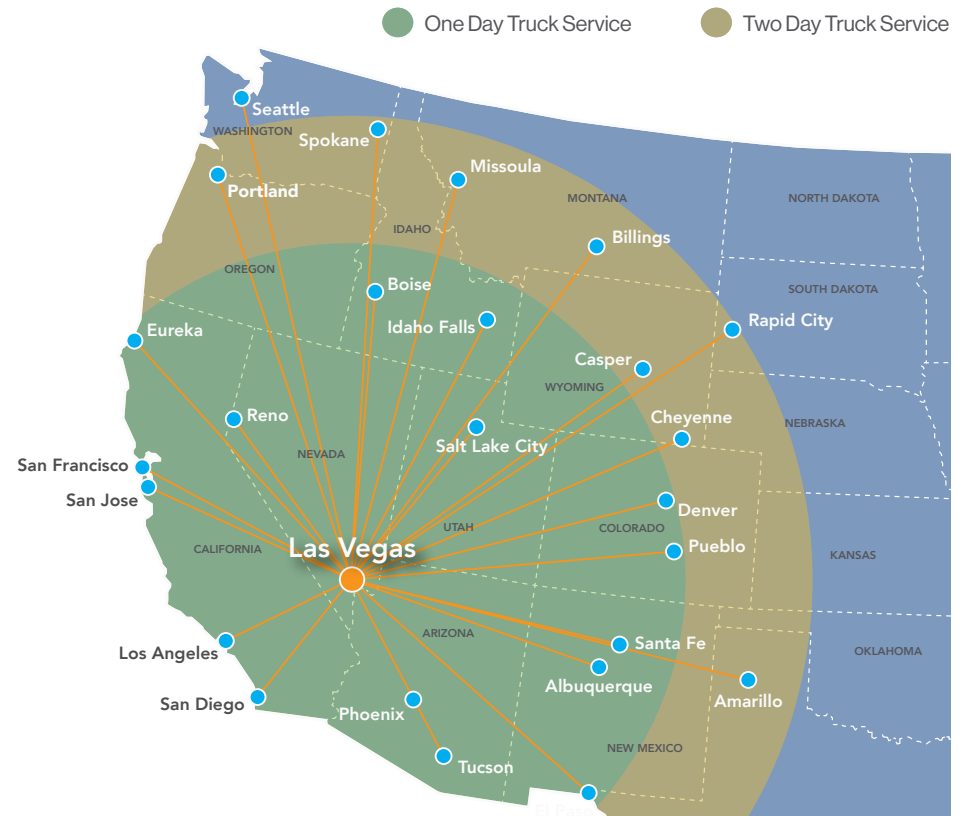

\$375K
Median Home Price
more affordable housing than
other western states

Nevada Tax Advantages

Assistance Programs

- Nevada labor costs are among the lowest in the Southwest region
- Employment in Southern Nevada is expected to grow 2.5x the national average
- The Las Vegas metro area employs over 55,000 workers in the logistics and manufacturing industries.

Labor Force

- Nevada Catalyst Fund
- Silver State Works Program
- TRAIN Employees Now
- Sales & Use Tax Abatement
- Modified Business Tax Abatement
- Personal Property Tax Abatement

Drive Time Map

Transit From Las Vegas, NV

Location	Time (est.)	Distance (mi.)	Location	Time (est.)	Distance (mi.)
Los Angeles, CA	3 hrs, 54 min	265	Boise, ID	9 hrs, 31 min	630
Phoenix, AZ	4 hrs, 39 min	300	Santa Fe, NM	9 hrs, 8 min	634
San Diego, CA	4 hrs, 46 min	327	Denver, CO	10 hrs, 45 min	752
Salt Lake City, UT	5 hrs, 50 min	424	Cheyenne, WY	11 hrs, 52 min	837
Reno, NV	6 hrs, 55 min	452	Helena, MT	12 hrs, 35 min	907
San Francisco, CA	8 hrs, 20 min	562	Portland, OR	15 hrs, 44 min	982
Sacramento, CA	8 hrs, 14 min	565	Seattle, WA	16 hrs, 52 min	1,129