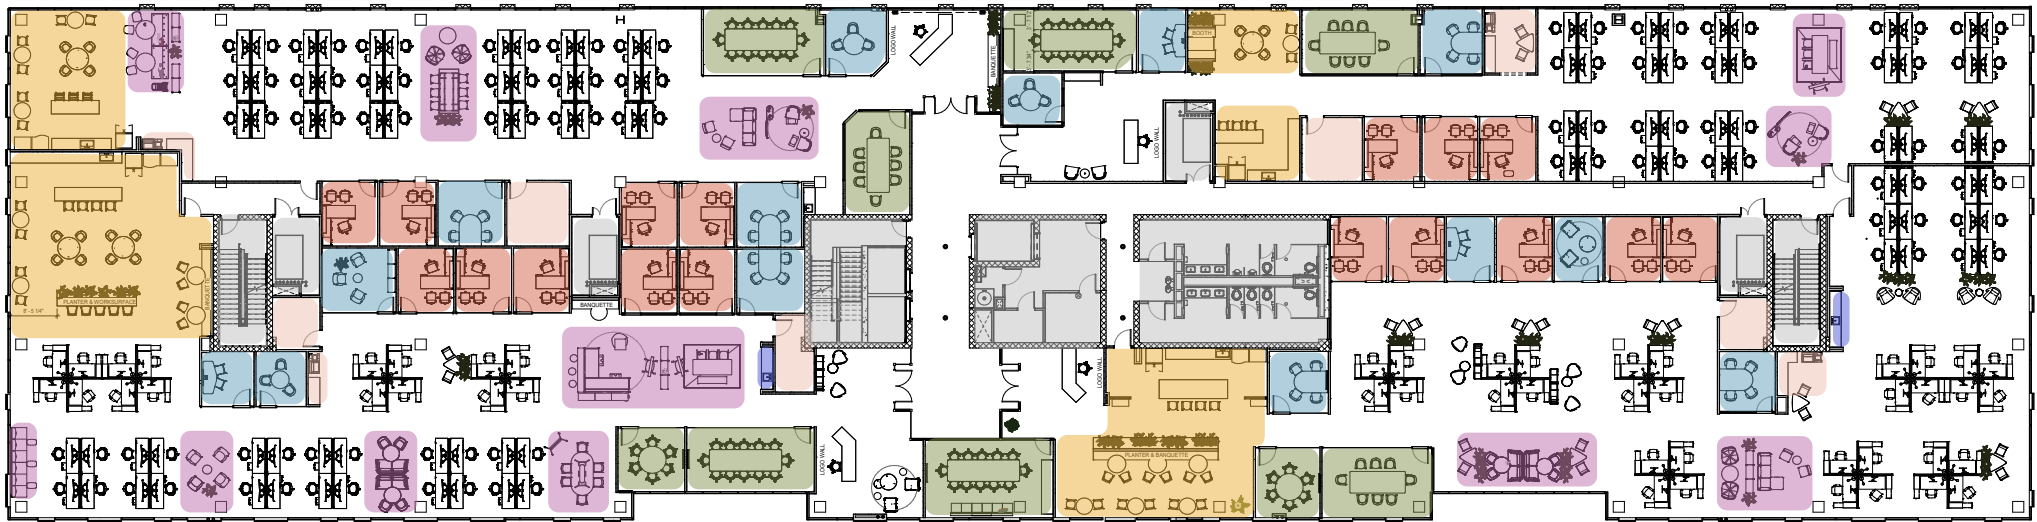

SECOND FLOOR  
SPEC SUITES

THE BEAM

433 S FARMER AVE | TEMPE, AZ

SUITE 220 | 8,104 RSF

SUITE 230 | 7,081 RSF

SUITE 210 | 9,858 RSF

SUITE 200 | 11,048 RSF

- CONFERENCE
- BUILDING SERVICE
- HUDDLE
- OPEN COLLABORATION
- OFFICE
- STORAGE/COPY
- BREAKROOM
- COFFEE