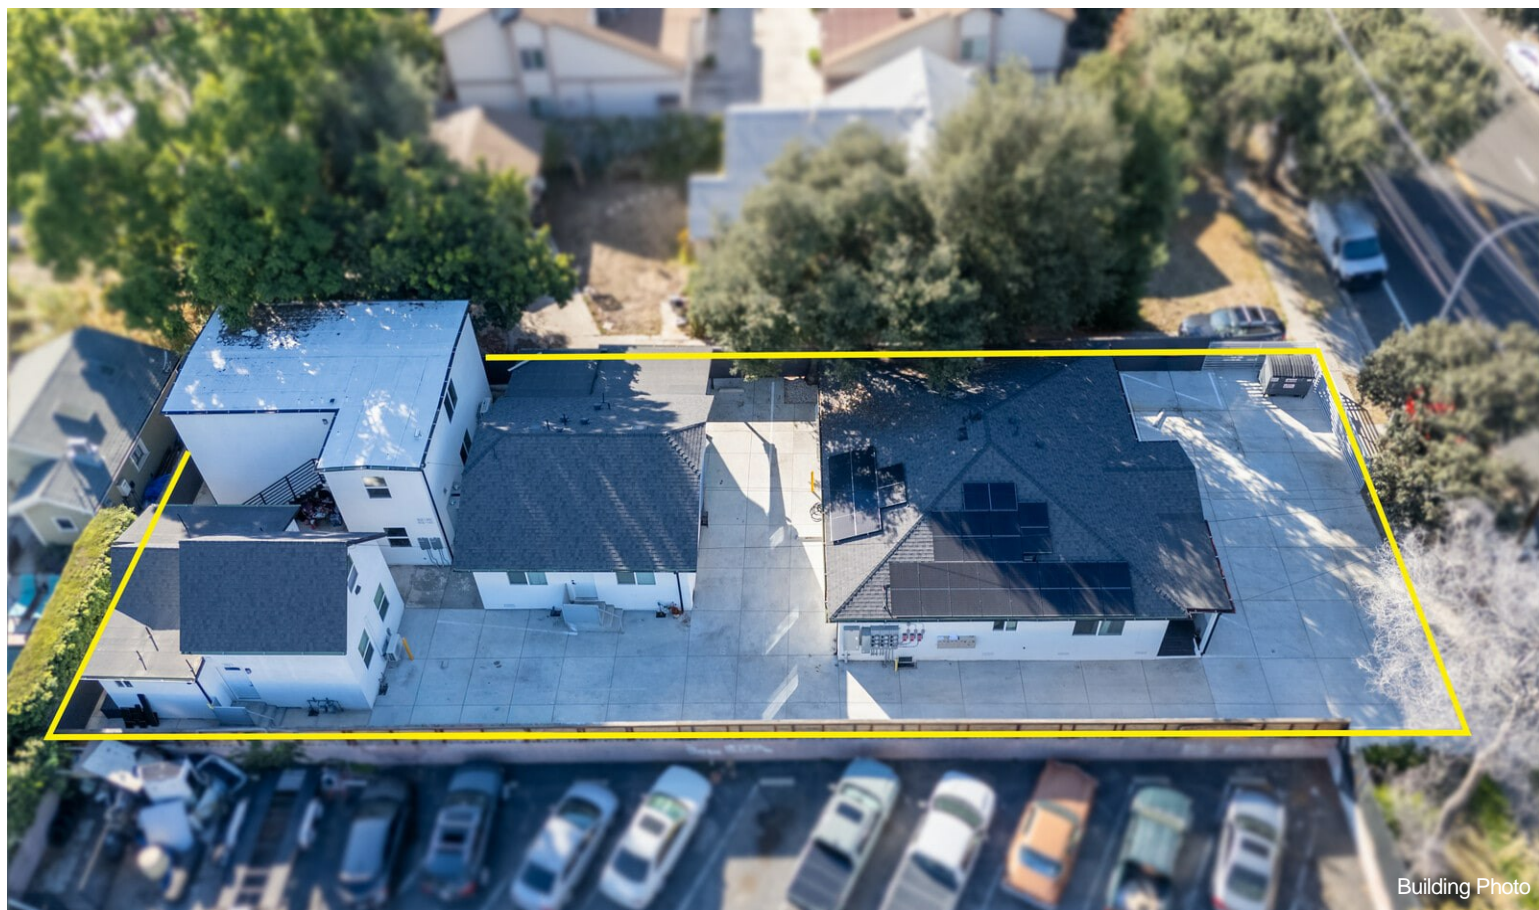

Property Photos

Building Photo