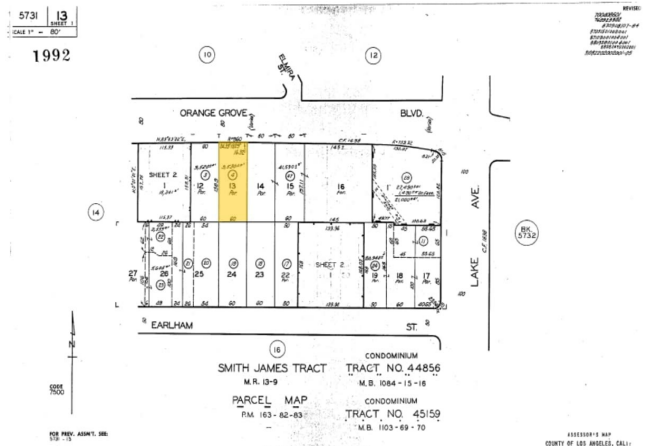

790 E Orange Grove Blvd

\$3,900,000

Secure a high-performance, low-management investment with this extensively renovated 8-unit property located at 790 E. Orange Grove Blvd. in beautiful Pasadena, CA. This asset offers the ideal combination of stable, immediate cash flow and mitigated future expenditure risks. The property features five units fully renovated to the studs and three...

Price:	\$3,900,000
No. Units:	8
Property Type:	Multifamily
Property Subtype:	Apartment
Apartment Style:	Garden
Building Class:	C
Sale Type:	Investment
Cap Rate:	4.99%
Lot Size:	0.22 AC
Gross Building Area:	5,500 SF
No. Stories:	2
Year Built:	1923
Parking Ratio:	1.45/1,000 SF
Zoning Description:	R1, Pasadena
APN / Parcel ID:	5731-013-004

Unit/Room Mix Information

Description	No. Units	Avg. Rent/Mo	Sq. Ft
1+1	3	\$2,200	N/A
2+2	4	\$3,600	N/A
0+1	1	\$1,200	N/A

790 E Orange Grove Blvd, Pasadena, CA 91104

Property Photos

Building Photo

Building Photo