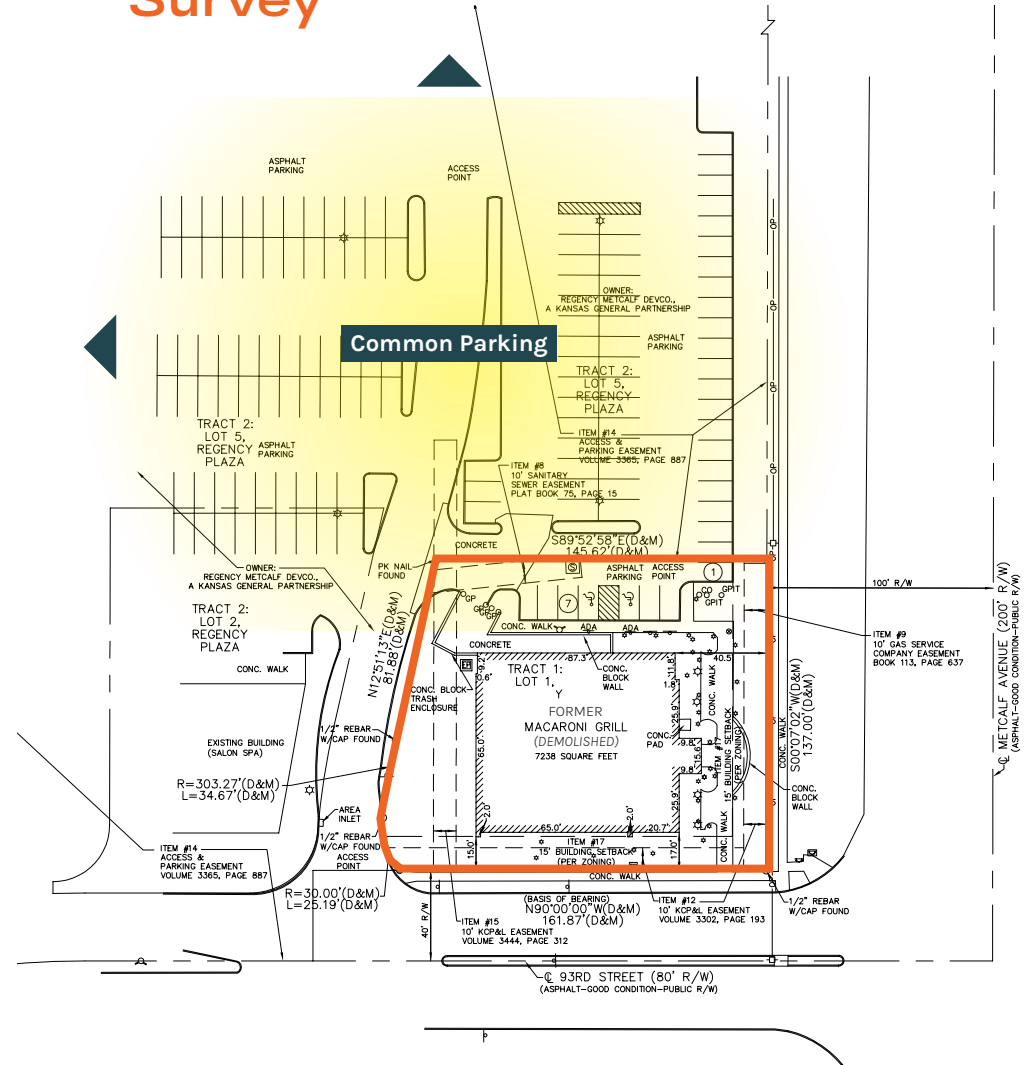

Sample Drive-Thru Site Plan

Survey