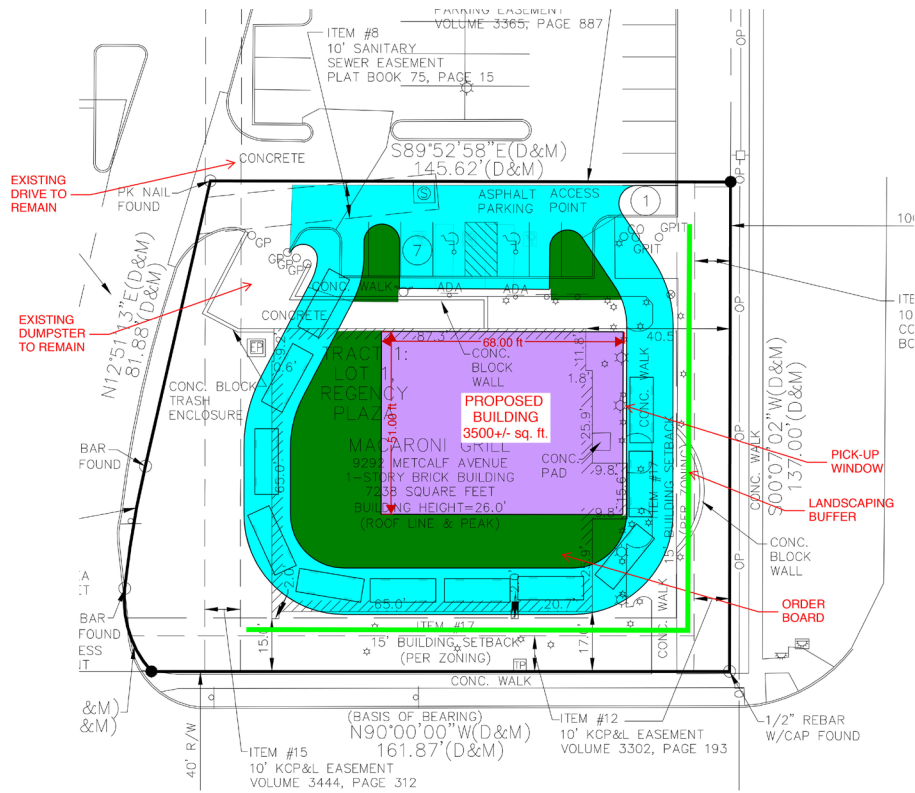

Sample Drive-Thru Site Plan