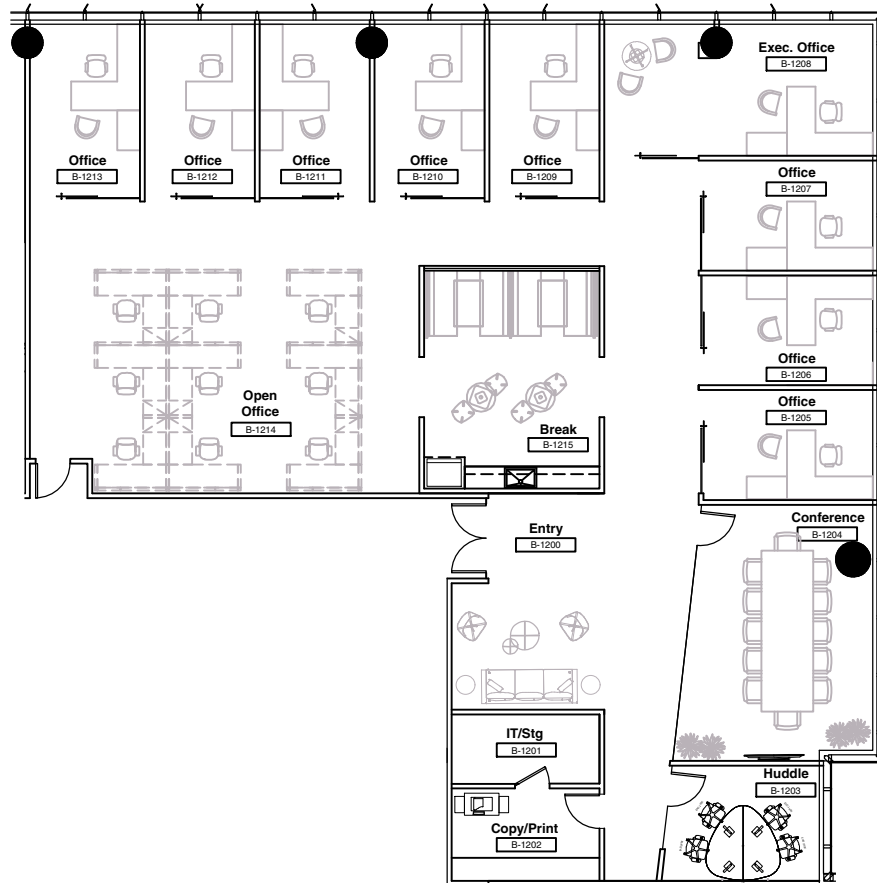

Key Plan

True North
Not to Scale

Suite 1250 | 5,863 RSF

Marketing Diagram

Melanie Wolfe | 678.799.1653
Melanie.Wolfe@jll.com

Brooke Dewey | 678.463.7875
Brooke.Dewey@jll.com

Adam Viente | 678.409.7658
Adam.Viente@jll.com