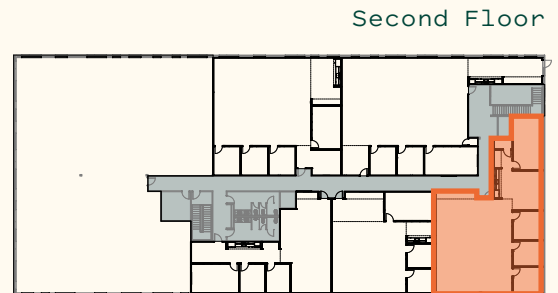

# Suite 82030

2,887 SF - Spec Suite

Office Space For Lease at Leander Union - 10860 Crystal Falls Pkwy, Leander, TX 78641