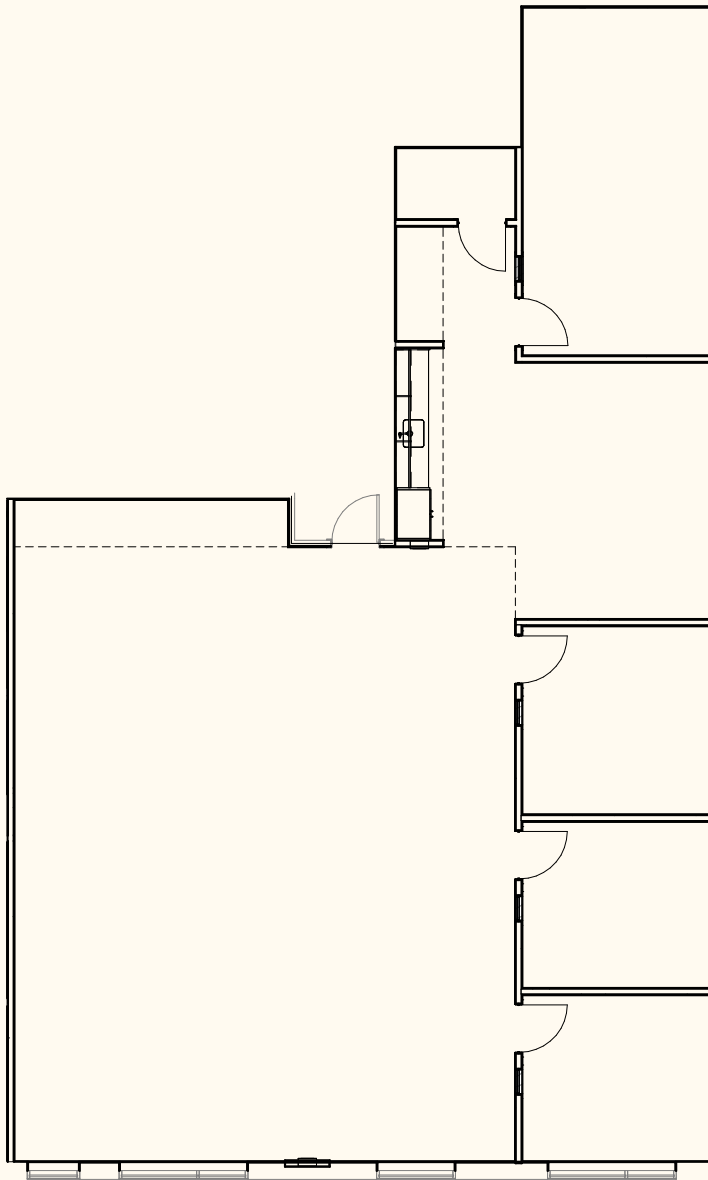

# Suite 82030

2,887 SF - Spec Suite

Office Space For Lease at Leander Union - 10860 Crystal Falls Pkwy, Leander, TX 78641