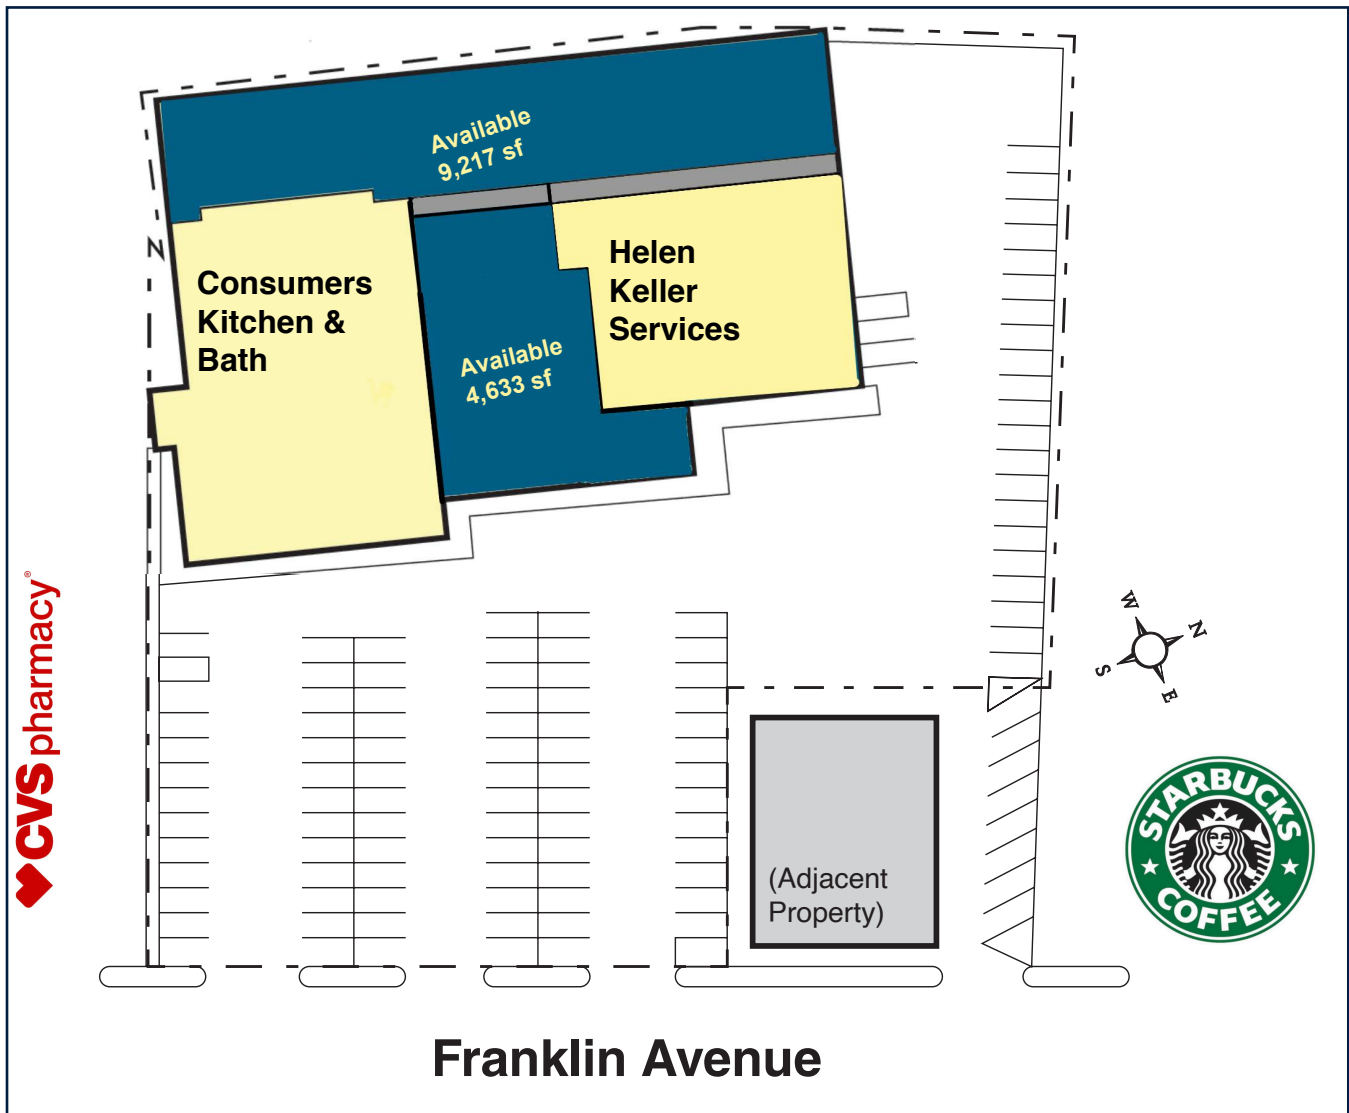

FRANKLIN PLAZA | FRANKLIN SQUARE, LI, (NASSAU COUNTY) NEW YORK

PROPERTY OVERVIEW

- Franklin Plaza (600 Franklin Avenue) is on the West side of Franklin Avenue, a major North-South road, about 1/4 mile North of exit 16 of the Southern State Parkway.
- The GLA is 35,000 ±
- Neighborhood Strip Center
- Parking available for 107 cars
- Tenants – Consumers Kitchen & Bath
- Franklin Plaza is centrally located in a densely-populated middle/upper income area of Nassau County, just east of Queens County.
- Access is outstanding from all local roads and arterial highways.

FRANKLIN PLAZA

FRANKLIN SQUARE, LI, (NASSAU COUNTY) NEW YORK

CONTACT: Andrew Aberham | T: 212-951-3833 | F: 212-545-1355 | aaberham@pihc.com

All areas and dimensions are approximate. This plan is intended for identification purposes only and is not to be deemed a representation by Landlord as to the accuracy or square footage.