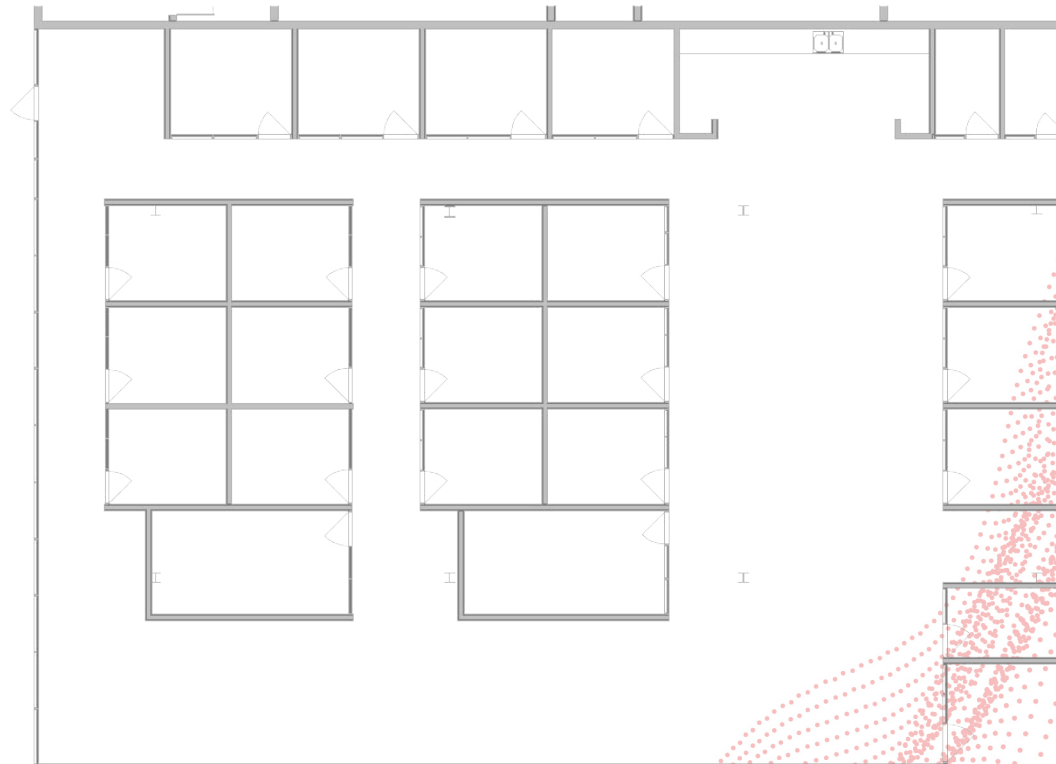

SUITE 1410

6,146 RSF

TMC INNOVATION FACTORY

LEASING INFORMATION:

Lisa Bovermann
Senior Vice President
(832) 443-1282
Lisa.Bovermann@transwestern.com

Kaitlyn Harp
Associate
(409) 673-1022
Kaitlyn.Harp@transwestern.com