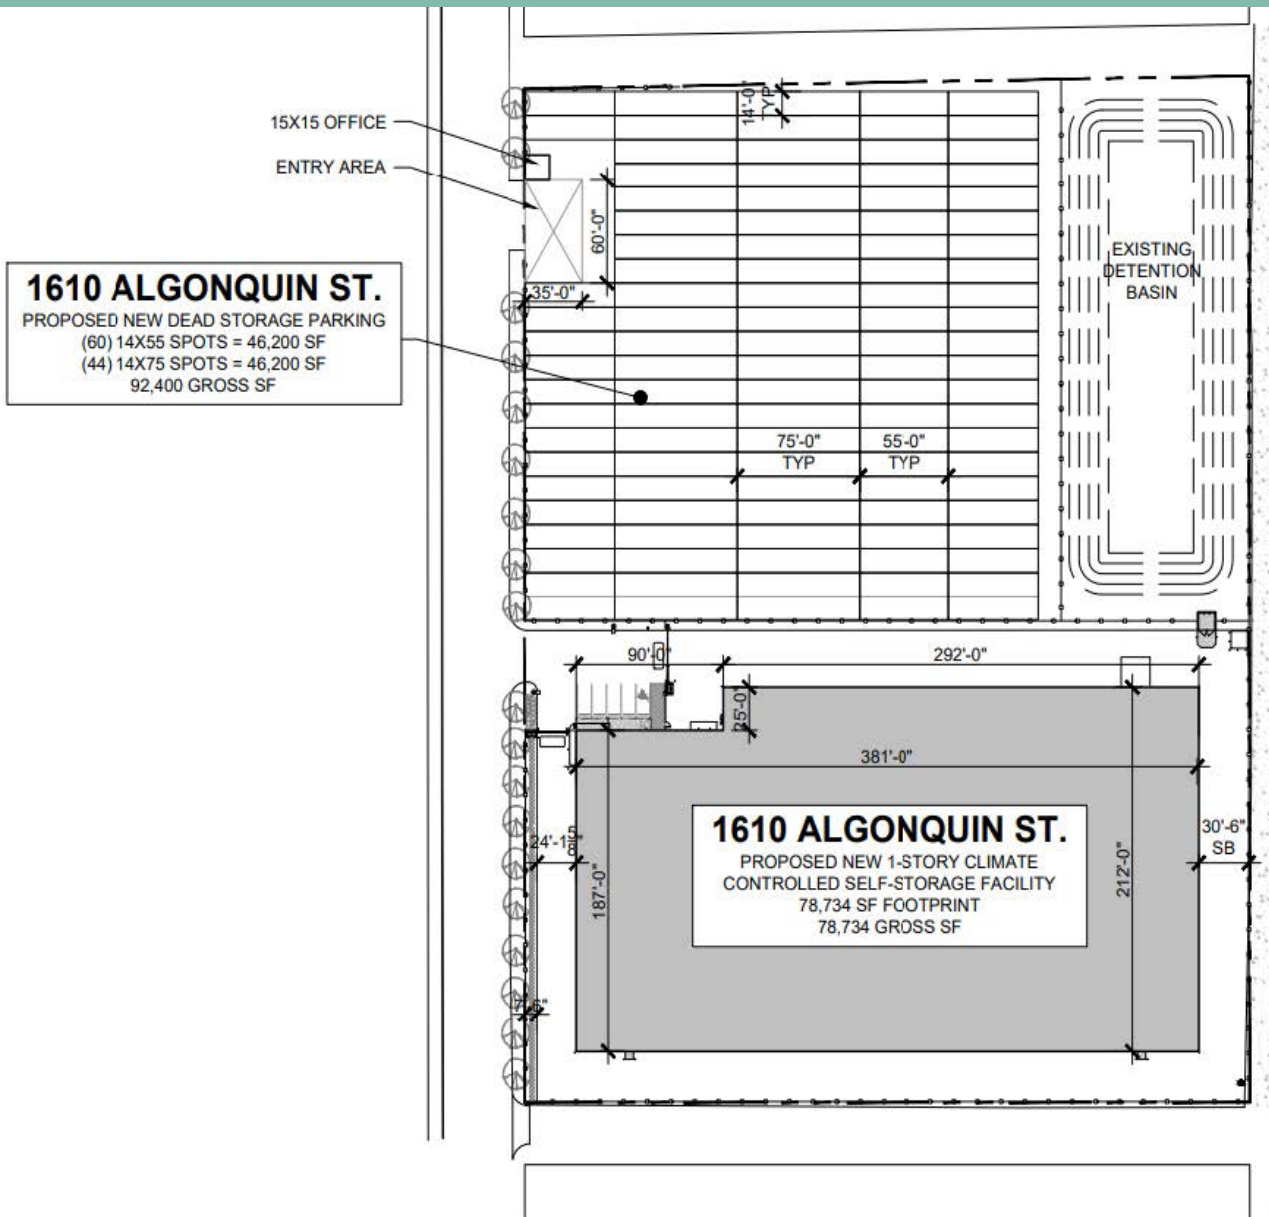

1610 Algonquin St

Detroit, MI

2.5 Acre Lot For Lease Next To New Storage Development

Property Features

- + 2.5 Acre Lot
- + M-4 Intensive Industrial
- + Crushed Gravel Throughout
- + Large Concrete Pad in Good Condition
- + Excellent for Trailer Parking and Staging
- + Across from the Stalantis Jefferson North Assembly Plant
- + Easy Access to Jefferson Ave and I-94
- + Fenced and Gated
- + Asking Rate: \$10,000.00 Per Month Gross