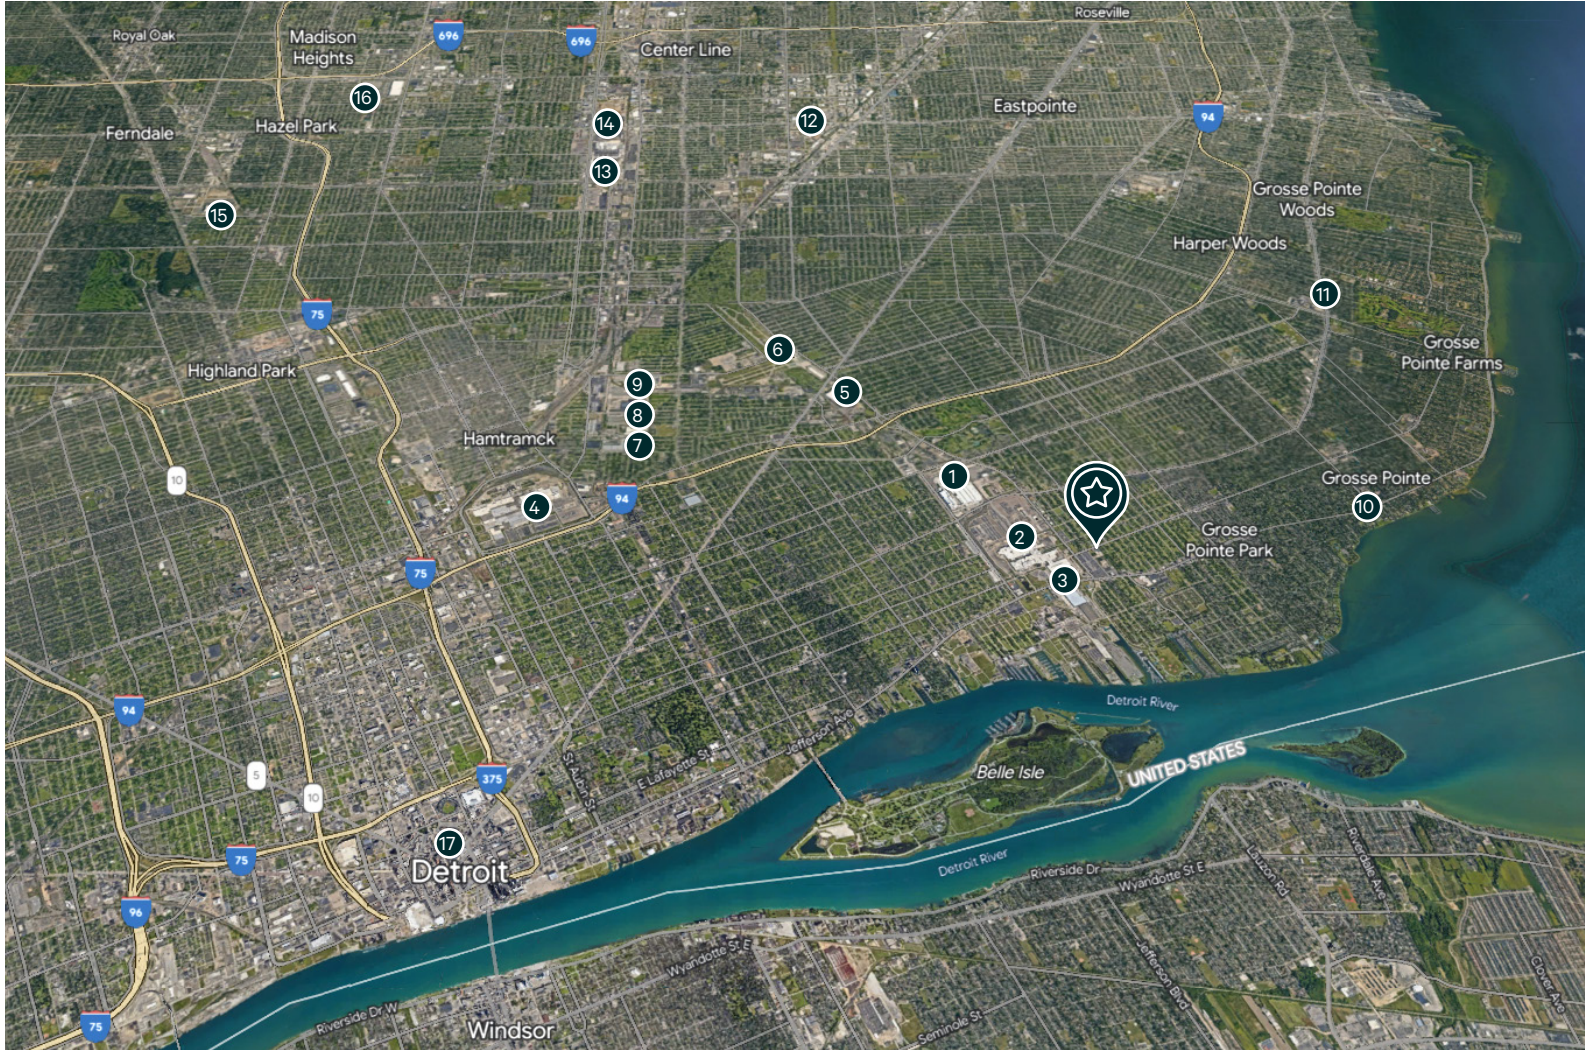

1610 Algonquin St

Detroit, MI

2.5 Acre Lot For Lease Next To New Storage Development

Property Features

- + 2.5 Acre Lot
- + M-4 Intensive Industrial
- + Crushed Gravel Throughout
- + Large Concrete Pad in Good Condition
- + Excellent for Trailer Parking and Staging
- + Across from the Stalantis Jefferson North Assembly Plant
- + Easy Access to Jefferson Ave and I-94
- + Fenced and Gated
- + Asking Rate: \$10,000.00 Per Month Gross

Regional Map

1610 Algonquin St - Detroit, MI

- 1 Stellantis Mack Assembly Plant
- 2 Stellantis Jefferson North Assembly Plant
- 3 Chrysler Group, LLC
- 4 GM Factory ZERO, Detroit Hamtramck Assembly Plant
- 5 Lear Corporation - Conner Ave, Detroit Plant
- 6 Coleman A. Young International Airport
- 7 Universal Logistics
- 8 Flex-N-Gate

- 9 DWSD
- 10 Beaumont Hospital Grosse Pointe
- 11 Ascension St John Hospital
- 12 Warren Truck Assembly Plant
- 13 Chrysler Group, LLC - Warren Truck Assembly Plant
- 14 FCA Warren Stamping Plant
- 15 Amazon Detroit
- 16 Amazon Hazel Park
- 17 Downtown Detroit