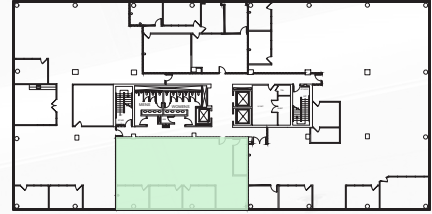

SOMERSET

4505 & 4515 FALLS OF NEUSE RD RALEIGH NC 27609

South (4505)

Suite 400: 2,555 RSF

key