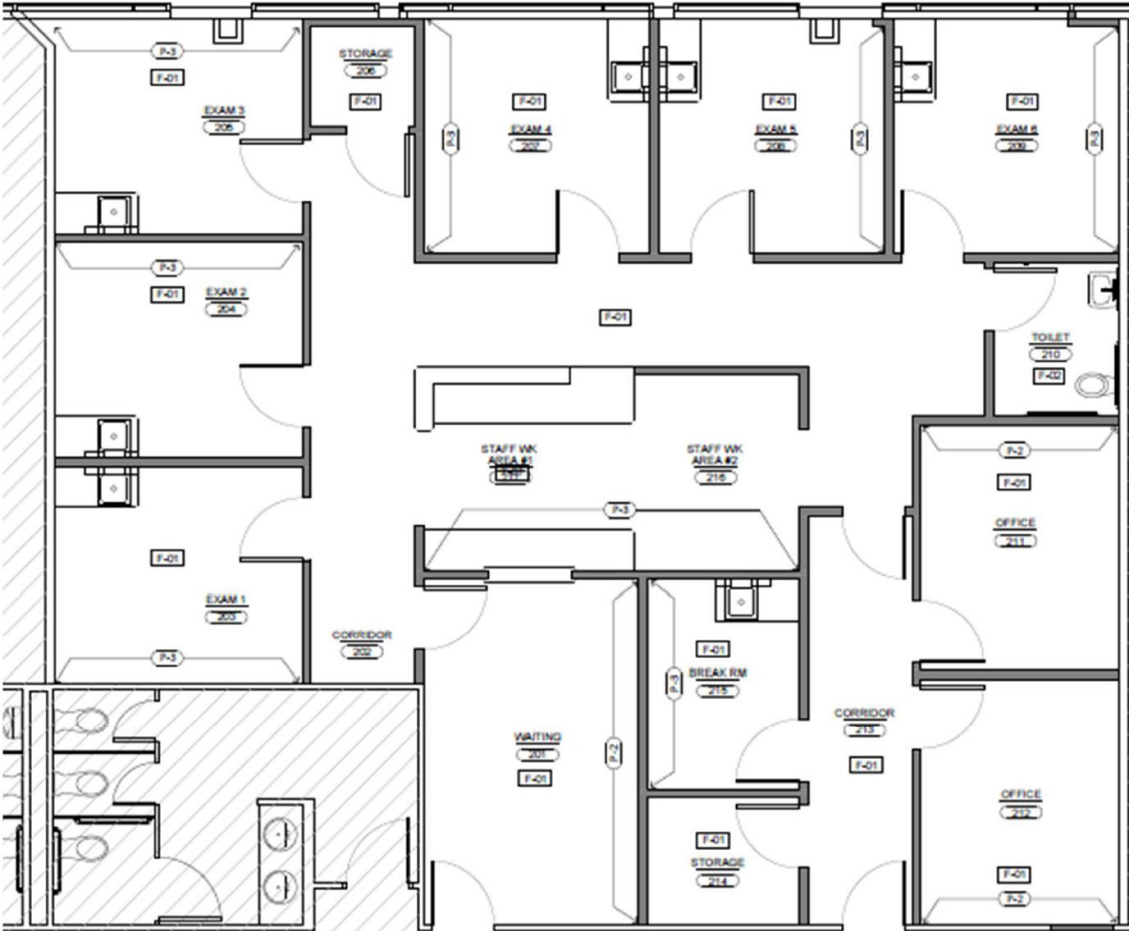

22999 Hwy 59N, Kingwood, TX 77339

SUITE 210 - 2,358 SF

HIGHLIGHTS

- Brand New SPEC Suite
- 2 Offices
- 2nd Floor Lobby Exposure
- Interior Restroom
- 6 Exam Rooms