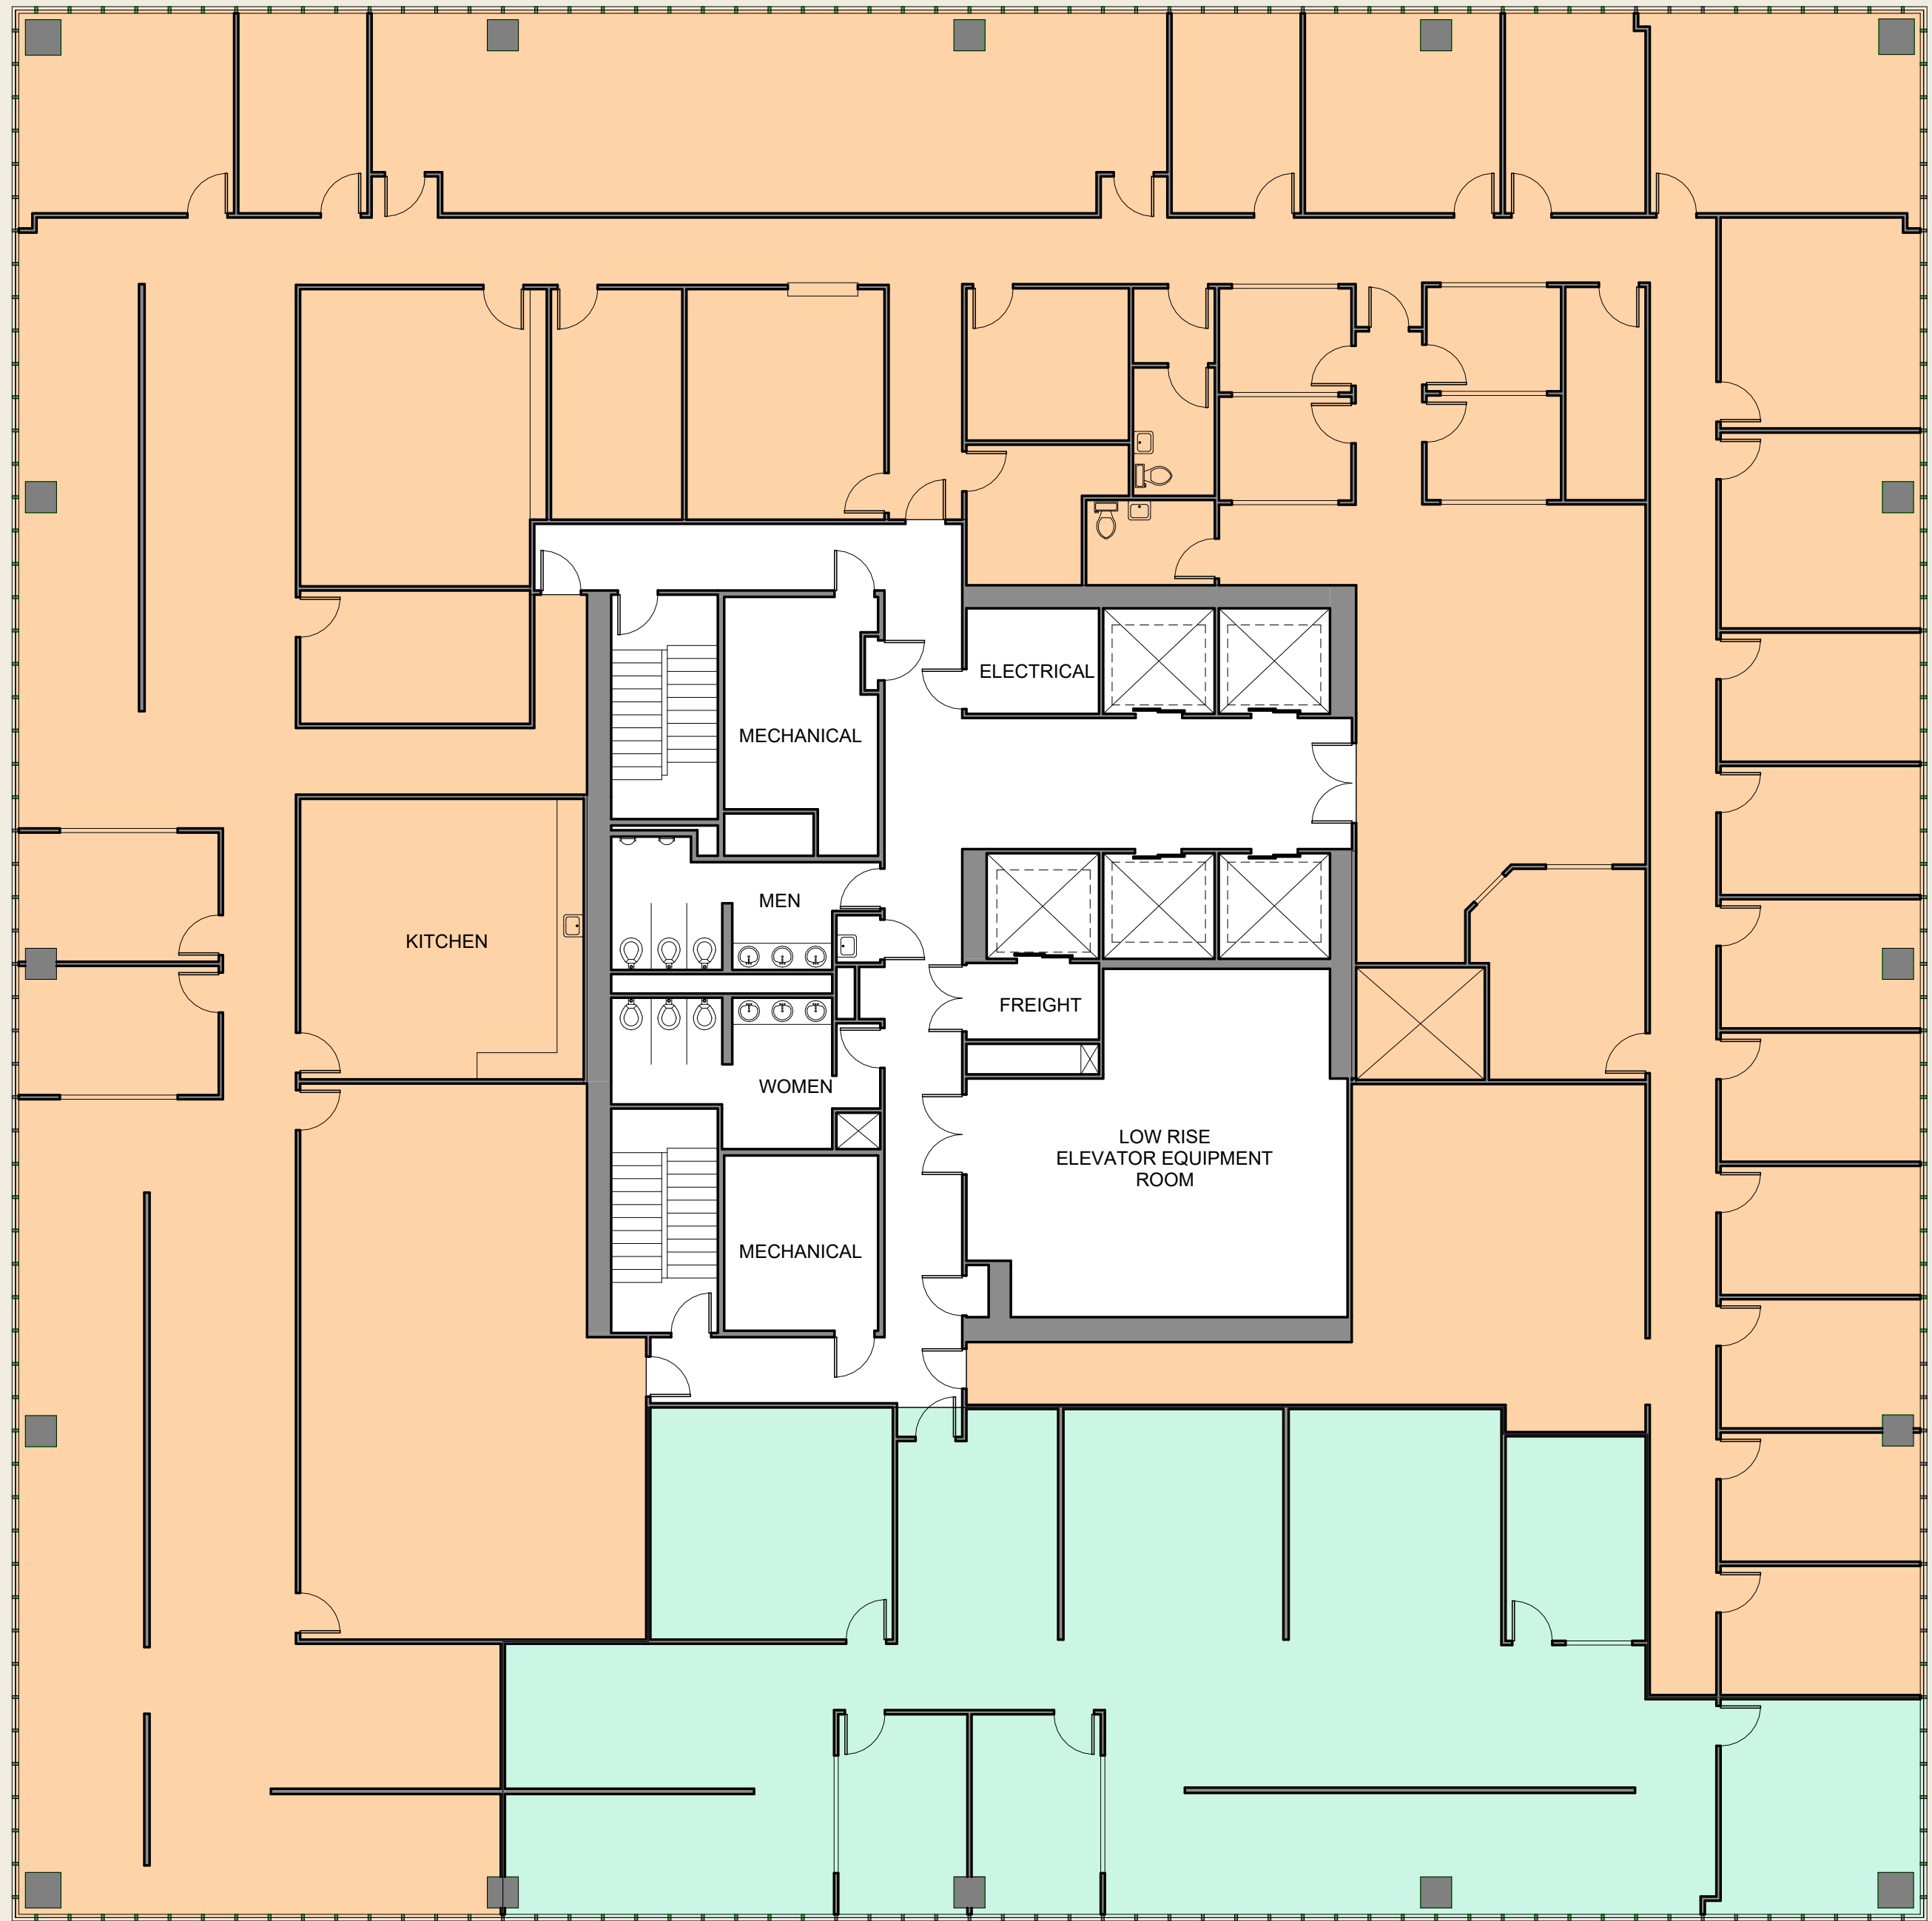

Orleans TOWER

LASALLE ST.

GIROD ST.

POYDRAS ST.

OCCUPIED
SUITE 1500
15,534 RSF

AVAILABLE
SUITE 1550
3,940 RSF

LOYOLA AVE.

CALL FOR MORE LEASING INFORMATION: 504-681-3437 1340 POYDRAS
NEW ORLEANS, LA 70112

NORTH AMERICAN LAND DEVELOPMENT

JACK M. GORDON
Commercial Leasing and Sales

4141 Veterans Blvd., Suite 300
Metairie, LA 70002

15TH FLOOR: SUITES
1500-1510

- NOT FOR CONSTRUCTION/ FOR CALCULATION PURPOSES ONLY
- THE FLOOR PLAN ILLUSTRATION IS NOT THE FINAL PROGRAM AND CHANGES MAY BE MADE TO FULFILL THE TENANTS NEEDS.
- SUITE EXPANSION/MERGE ALLOWED IF NEEDED OR POSSIBLE