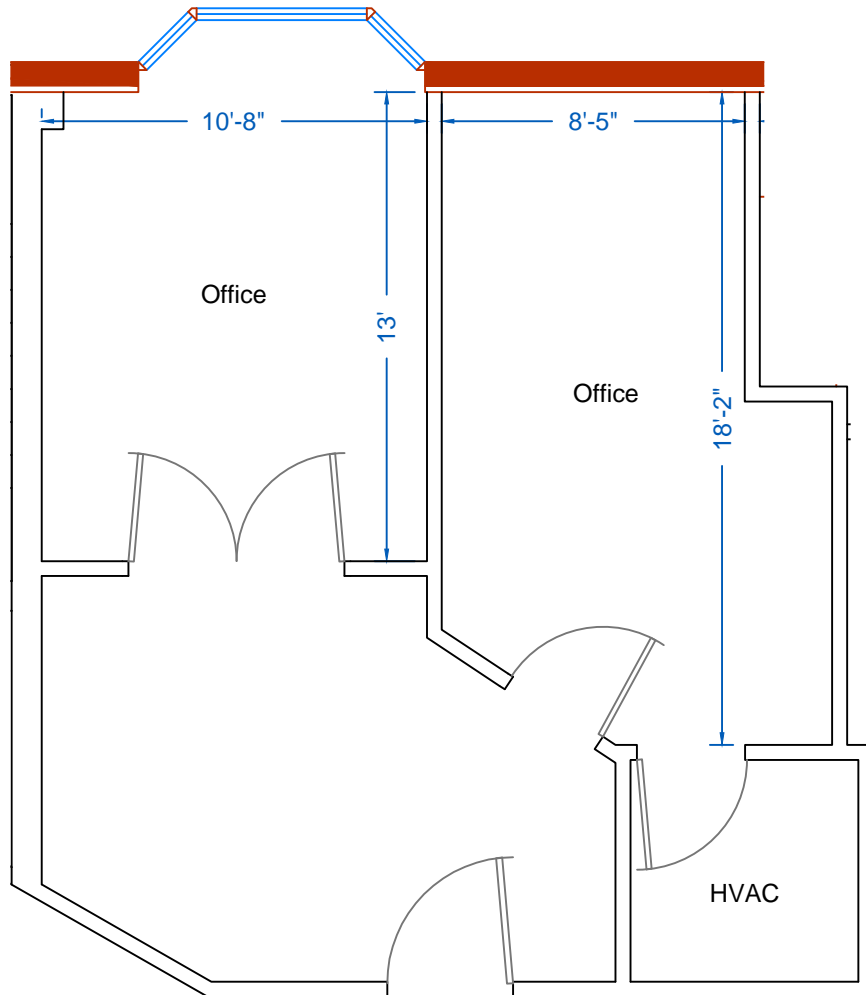

The Office Park of Palatine

600 N North Ct, Suite 120
651 Rentable Square Feet

Scale: 3/16" = 1'-0"

PO Box 1189
Palatine, IL 60078

MOATS
OFFICE PROPERTIES

Office: 847-359-2121
Ryan: 847-363-9700