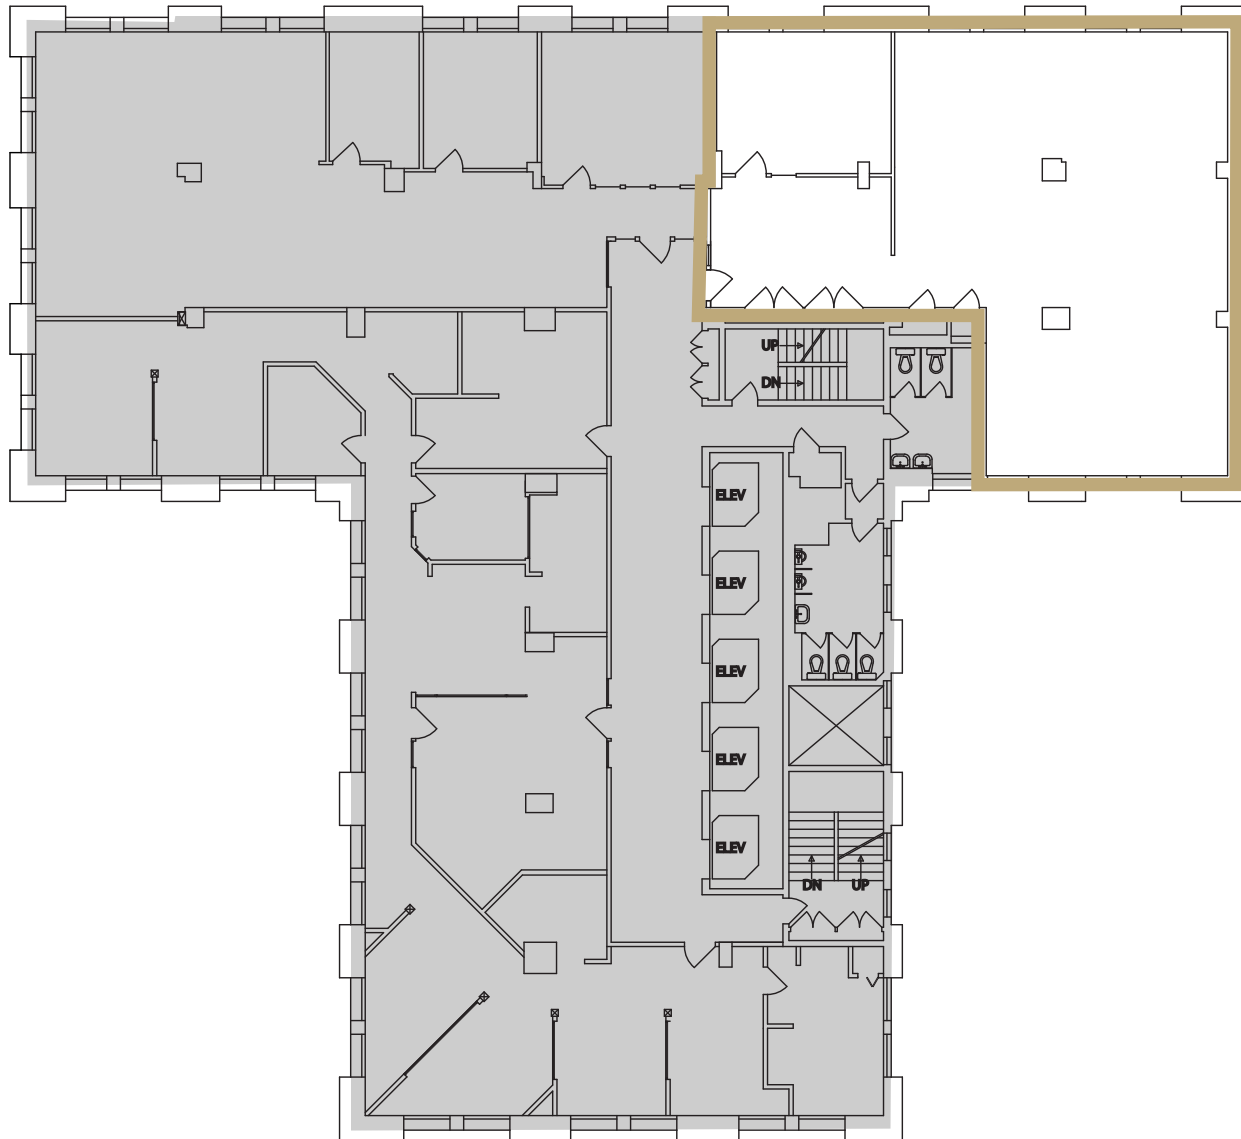

SEATTLE TOWER

1218 3RD AVENUE · SEATTLE, WA 98101

SUITE 1315

2,412 RSF

Available immediately

CLEITA HARVEY
+1 206 607 1794
cleita.harvey@jll.com

TIM JONES
+1 206 971 7011
tim.jones@jll.com