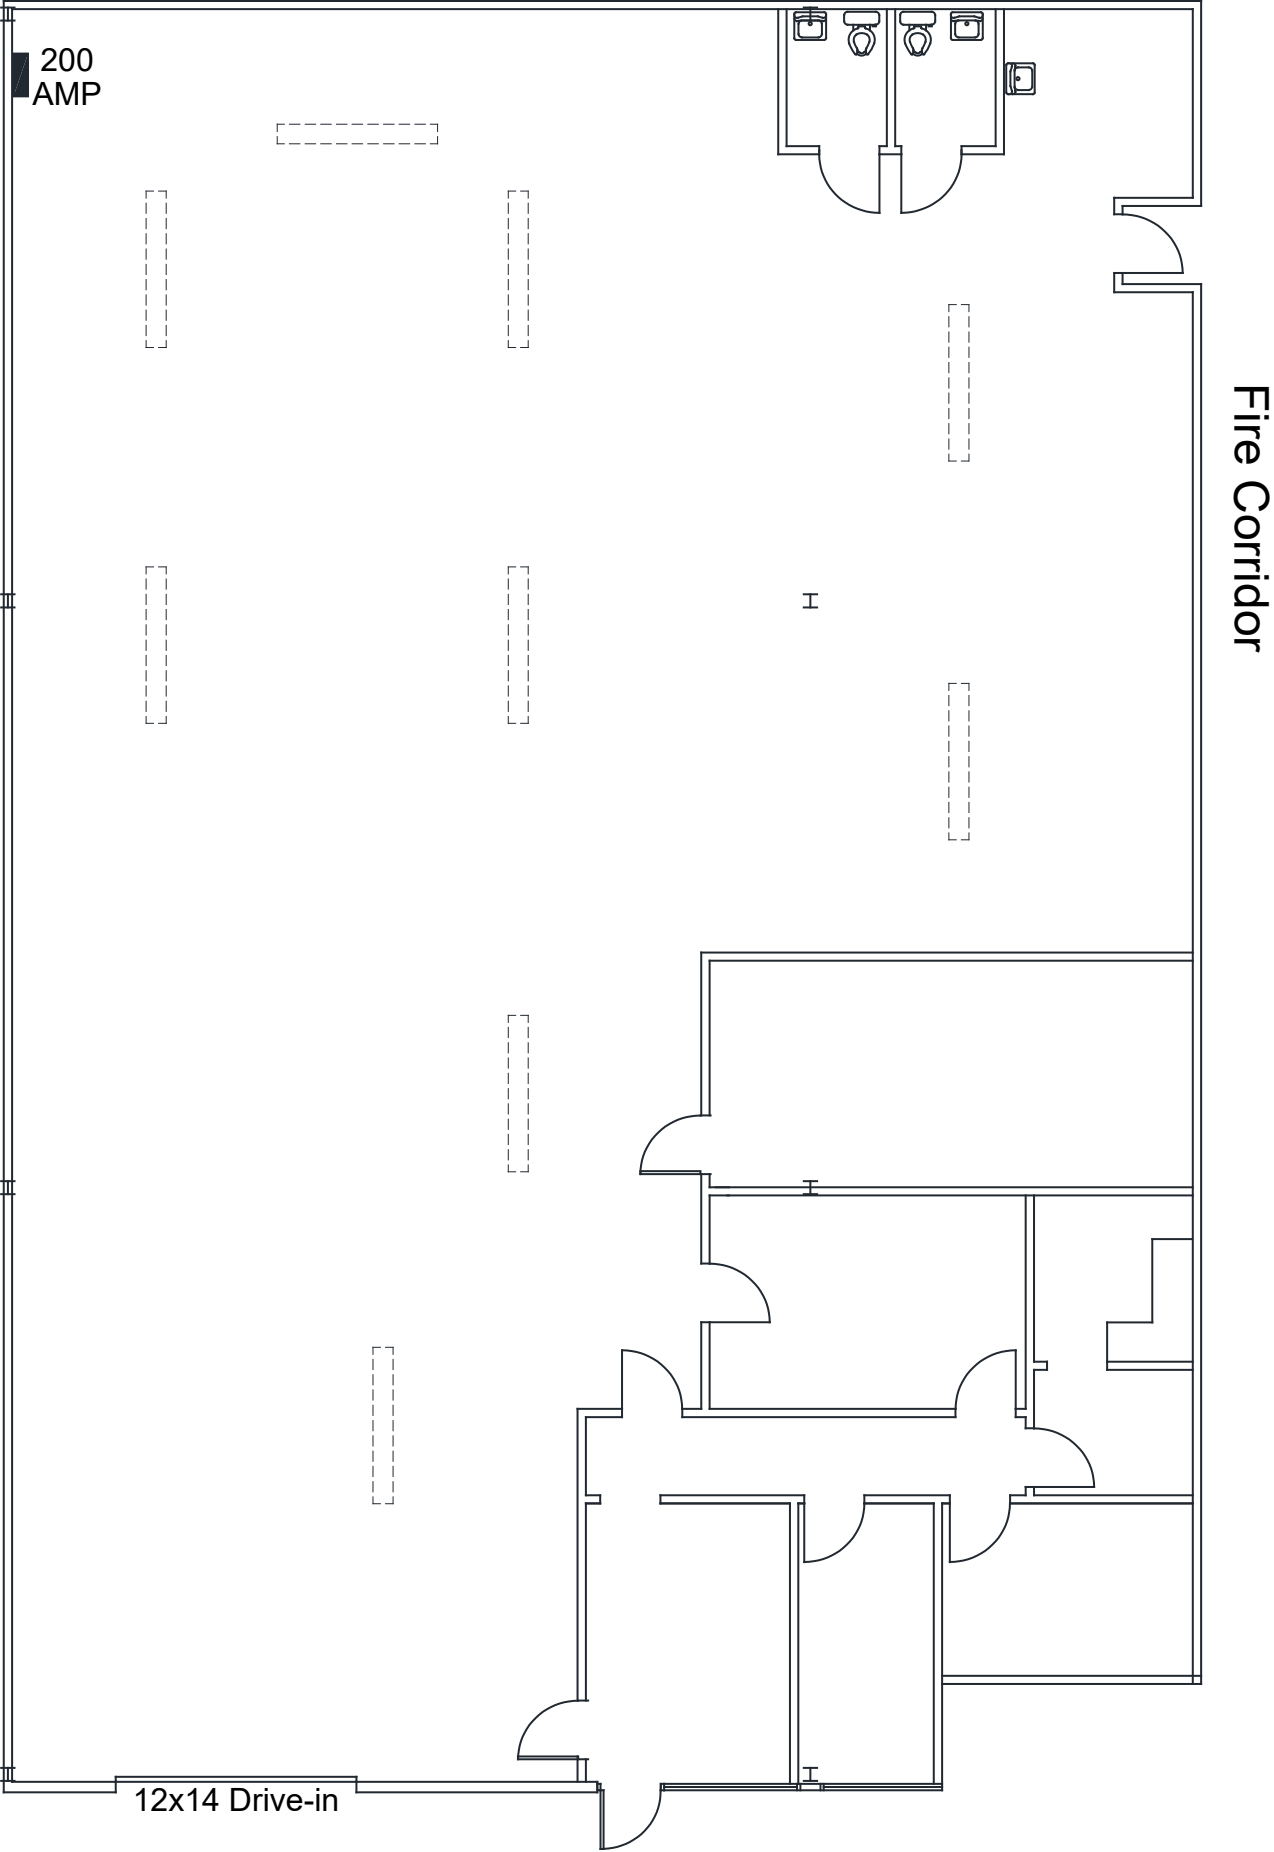

Exhibit F  
Floor Plan  
Lincoln Park North - 3200 Wellington Court  
Building 4 - Space 115

initial