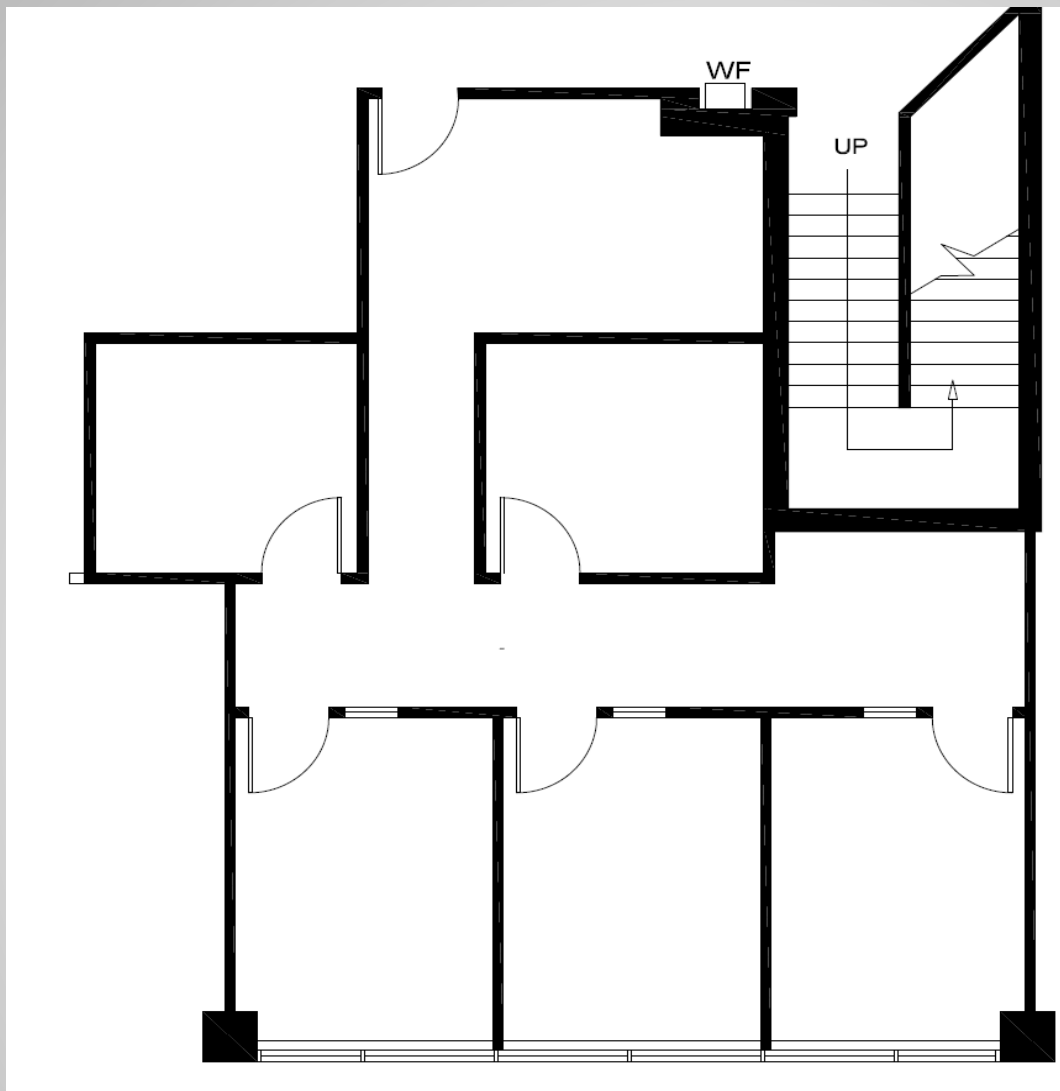

850 E. Central Pkwy Suite 102

Park Centre Office Park

Plano, Texas 75074

Suite 102
1,116 sf

For Additional Information, Contact:

Bill Rudd
972-422-4515
www.haggardpropertygroup.com

HAGGARD
PROPERTY GROUP, LTD.