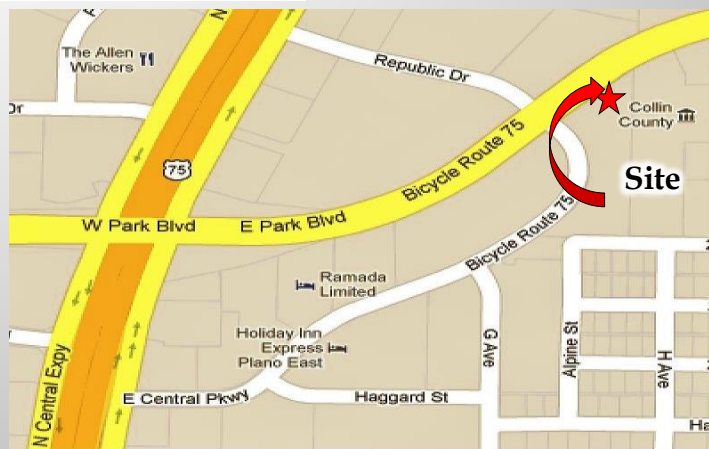

850 E. Central Pkwy Suite 102

Park Centre Office Park

Plano, Texas 75074

Suite 102
1,116 sf

For Additional Information, Contact:

Bill Rudd
972-422-4515
www.haggardpropertygroup.com

HAGGARD
PROPERTY GROUP, LTD.