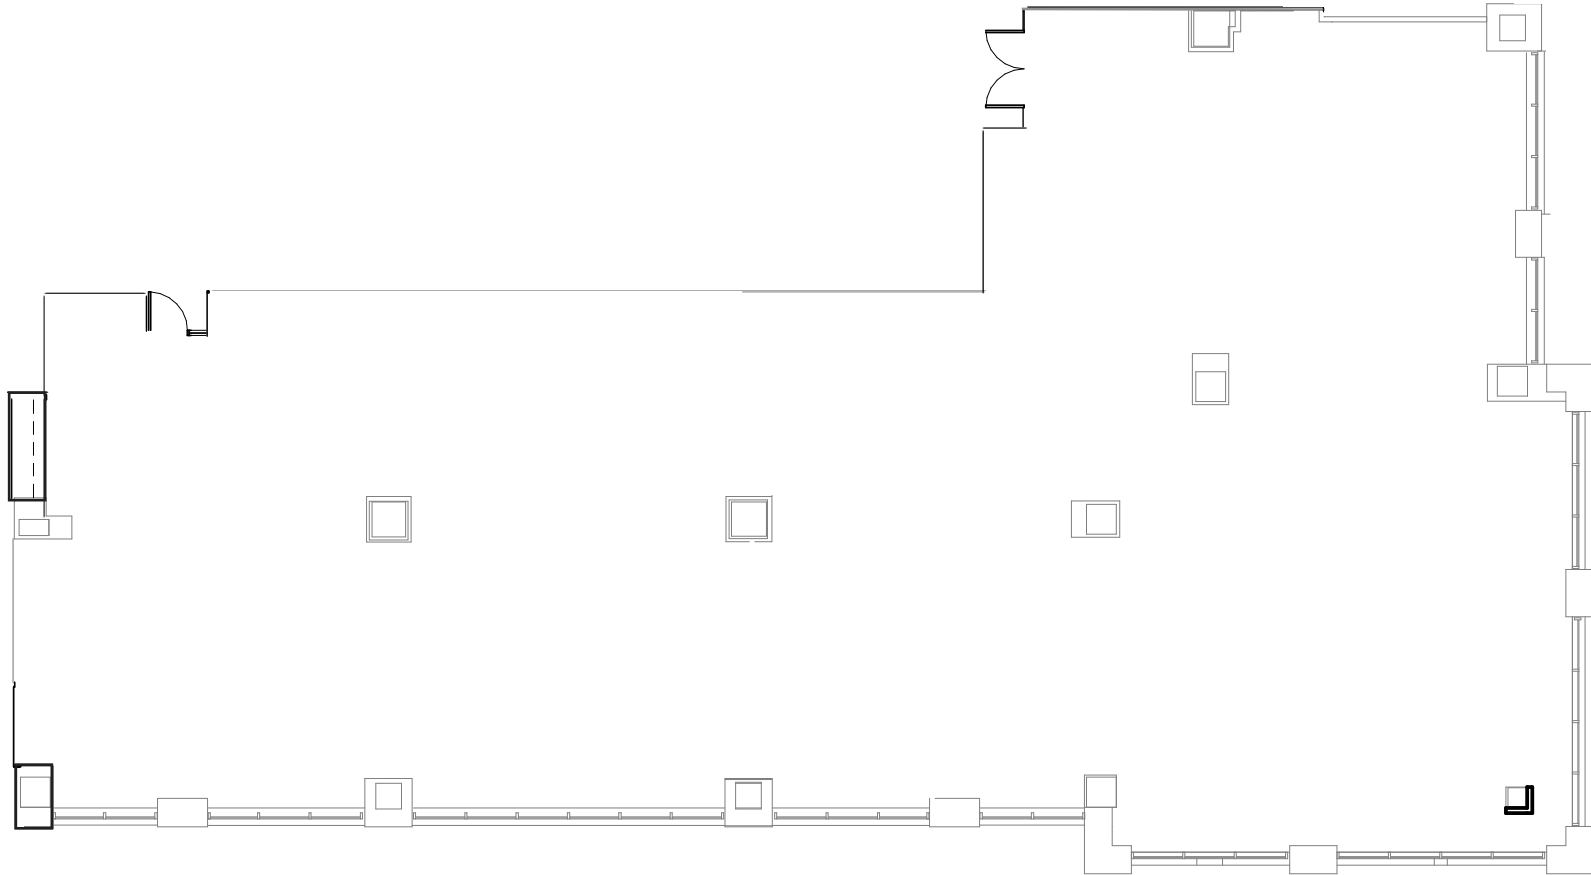

# 150 FAYETTEVILLE

150 Fayetteville Street | Raleigh

**Suite 500** | 6,615 RSF

*shell condition*

Disclaimer: The above floor plans are not to scale. The available space shown is a representative layout.

JOHN HOGAN | 919-875-6617  
JOHN.HOGAN@HIGHWOODS.COM

# 150 FAYETTEVILLE

150 Fayetteville Street | Raleigh

Suite 500 | 6,615 RSF

*sample plan*

Disclaimer: The above floor plans are not to scale. The available space shown is a representative layout. Furniture not included.