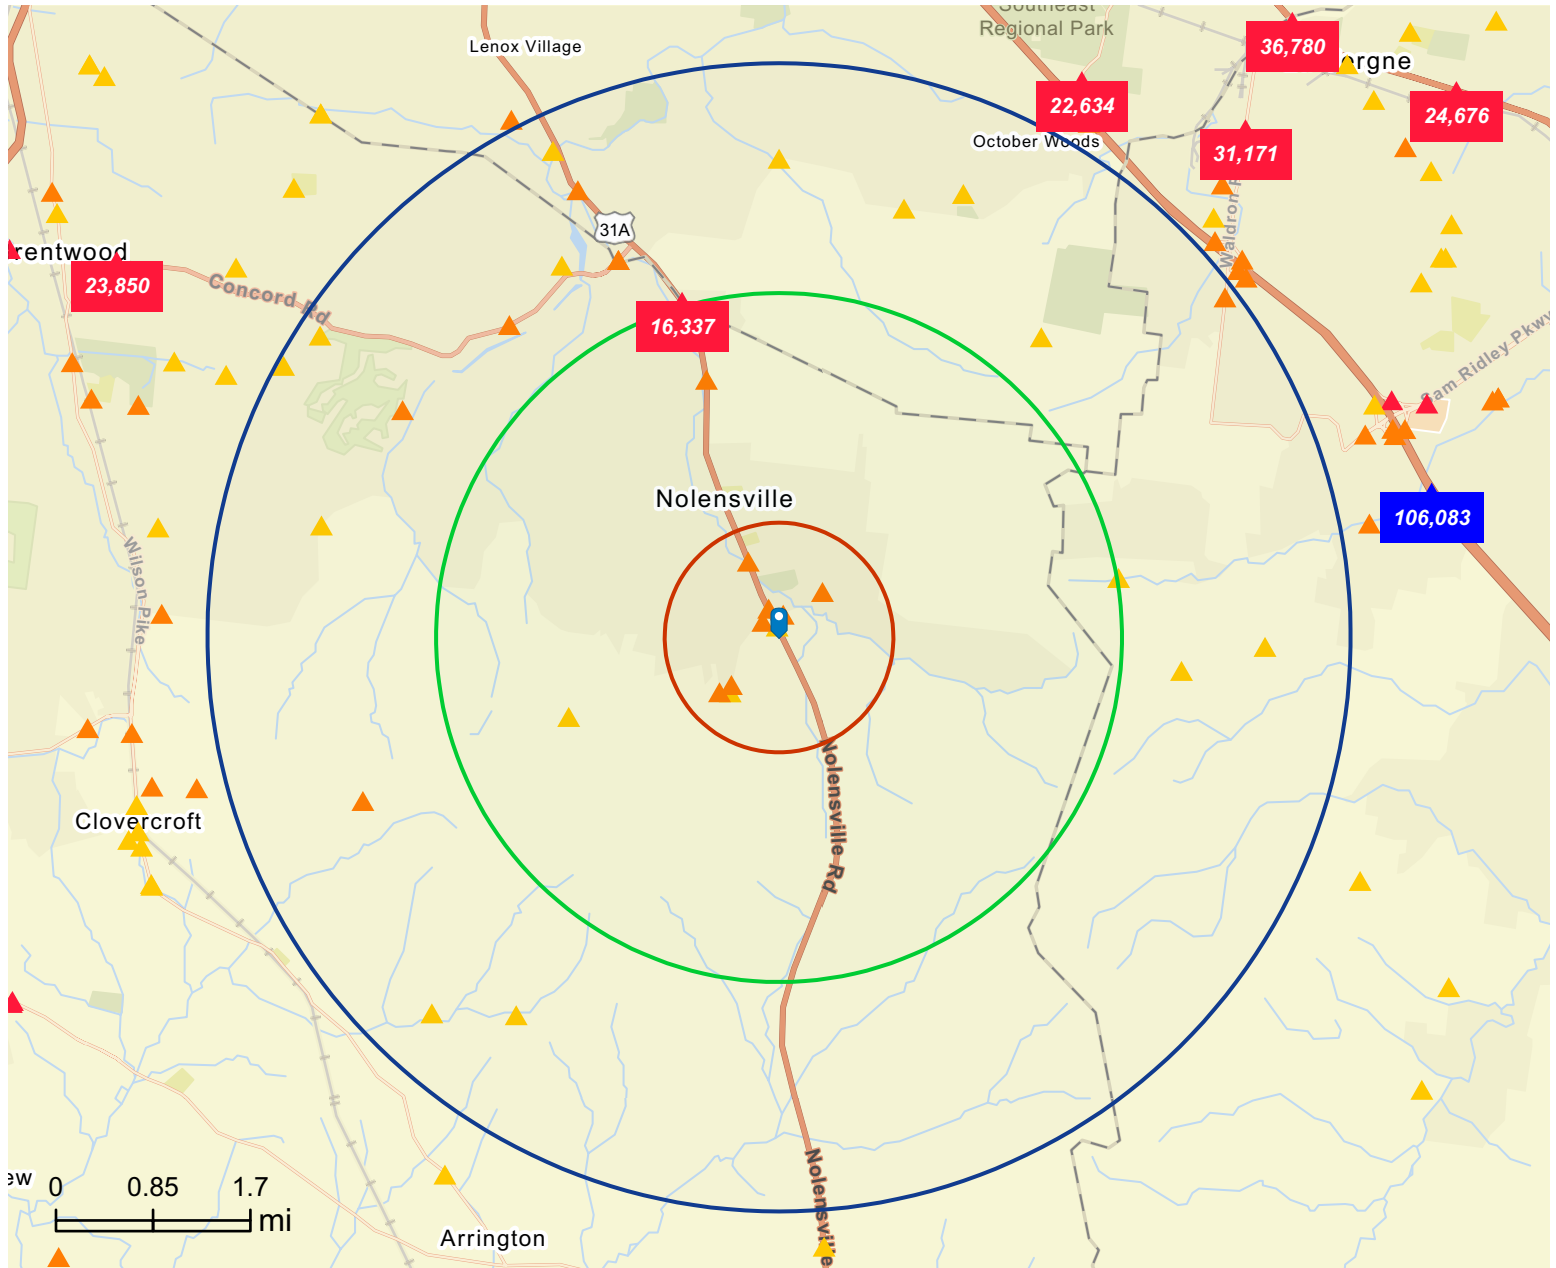

# Traffic Count Map

7357 Nolensville Rd, Nolensville, Tennessee, 37135

Rings: 1, 3, 5 mile radii

## Average Daily Traffic Volume

- ▲ Up to 8,000 vehicles per day
- ▲ 8,001 - 15,000
- ▲ 15,001 - 50,000
- ▲ 50,001 - 70,000
- ▲ 70,001 - 100,000
- ▲ More than 100,000 per day