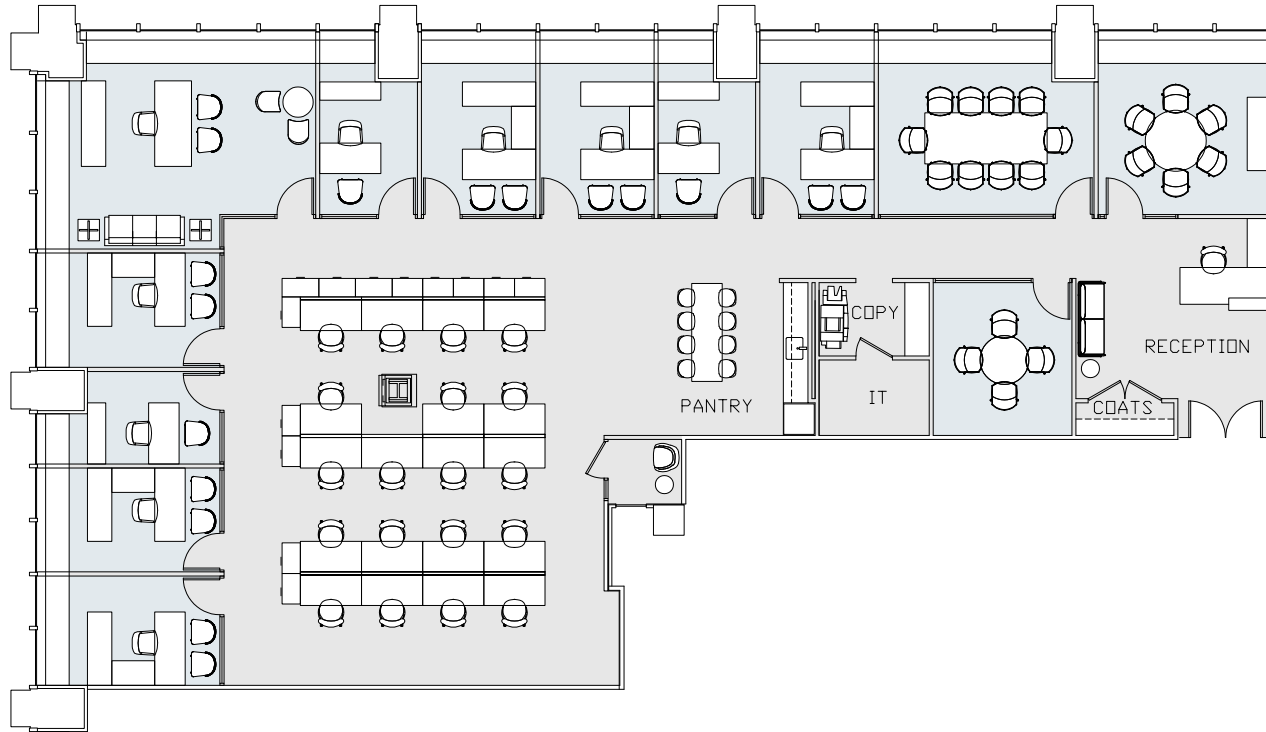

SUITE 1215 | 6,654 RSF PREBUILD WITH SAMPLE FURNITURE

TOUR THE SPACE

Office: 10 Workstation: 19 Conference Room: 3
Copy/IT Room: 1 Pantry: 1 Reception: 1 **Total Personnel: 30**

SUITE 1215

1185 AVENUE OF
THE AMERICAS

SUITE 1215