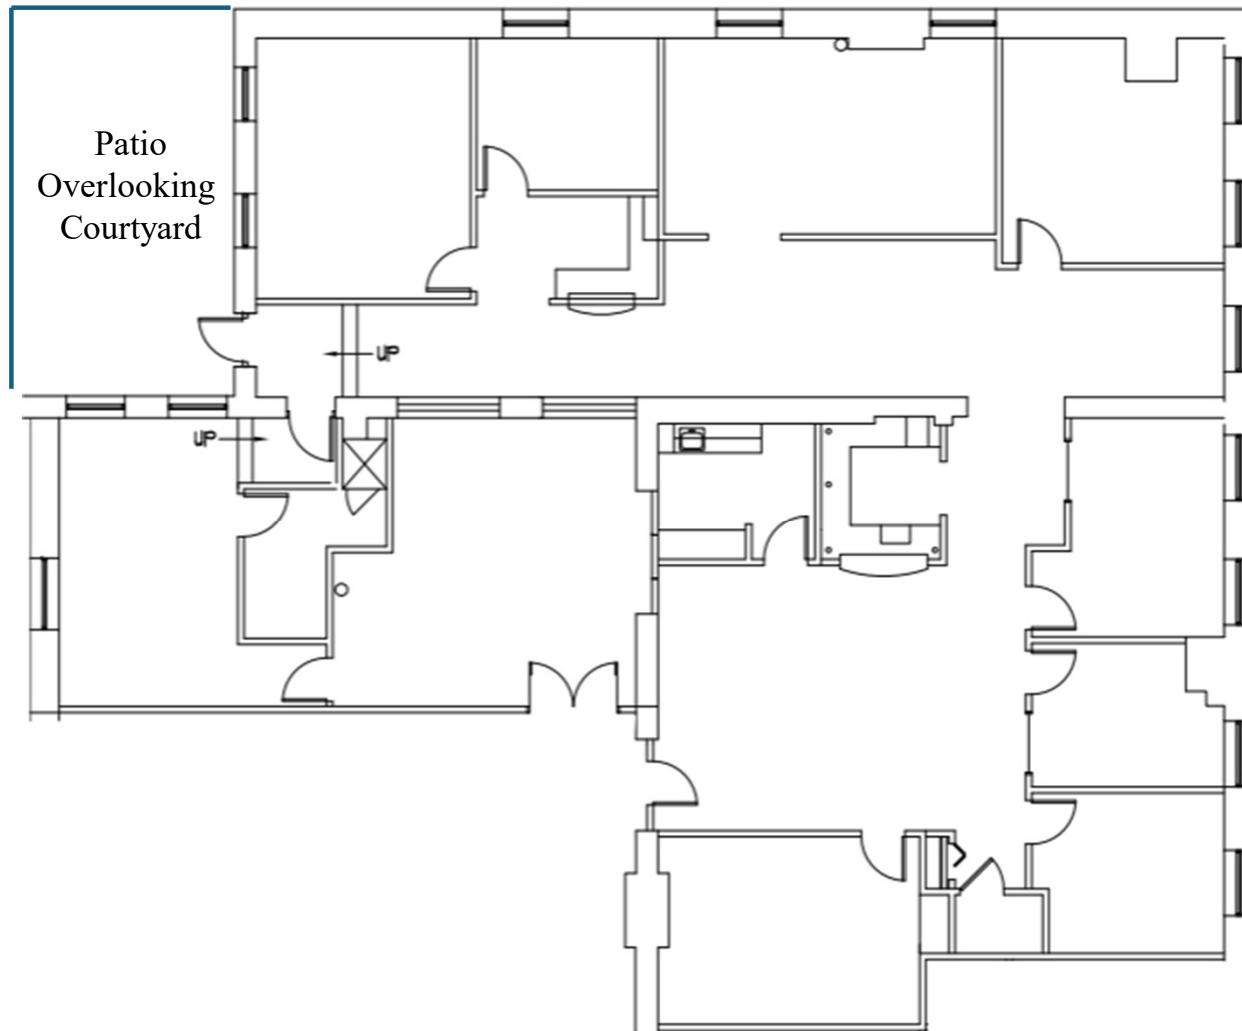

Hoyt Block Building

700 W St. Clair Avenue | Cleveland, OH 44113

Suite 200

2,966 Square Feet

Scroll to next page for contiguous suite

Hoyt Block Building

700 W St. Clair Avenue | Cleveland, OH 44113

Suite 200-204

4,766 Square Feet

West 6th Street