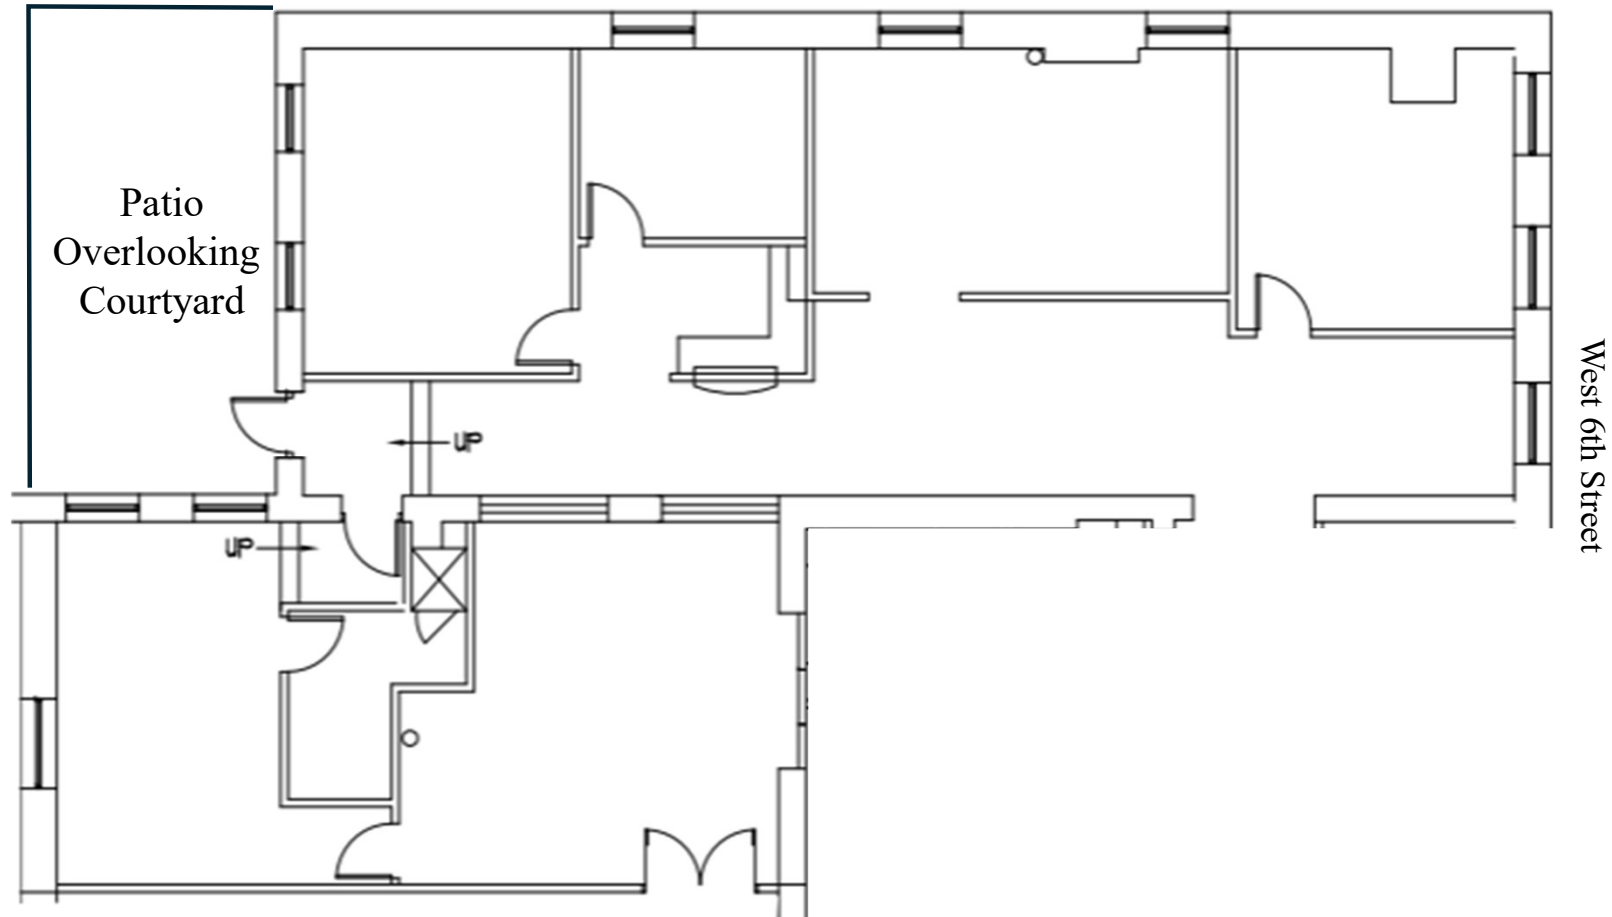

Hoyt Block Building

700 W St. Clair Avenue | Cleveland, OH 44113

Suite 200

2,966 Square Feet

Scroll to next page for contiguous suite

Hoyt Block Building

700 W St. Clair Avenue | Cleveland, OH 44113

Suite 200-204

4,766 Square Feet

West 6th Street