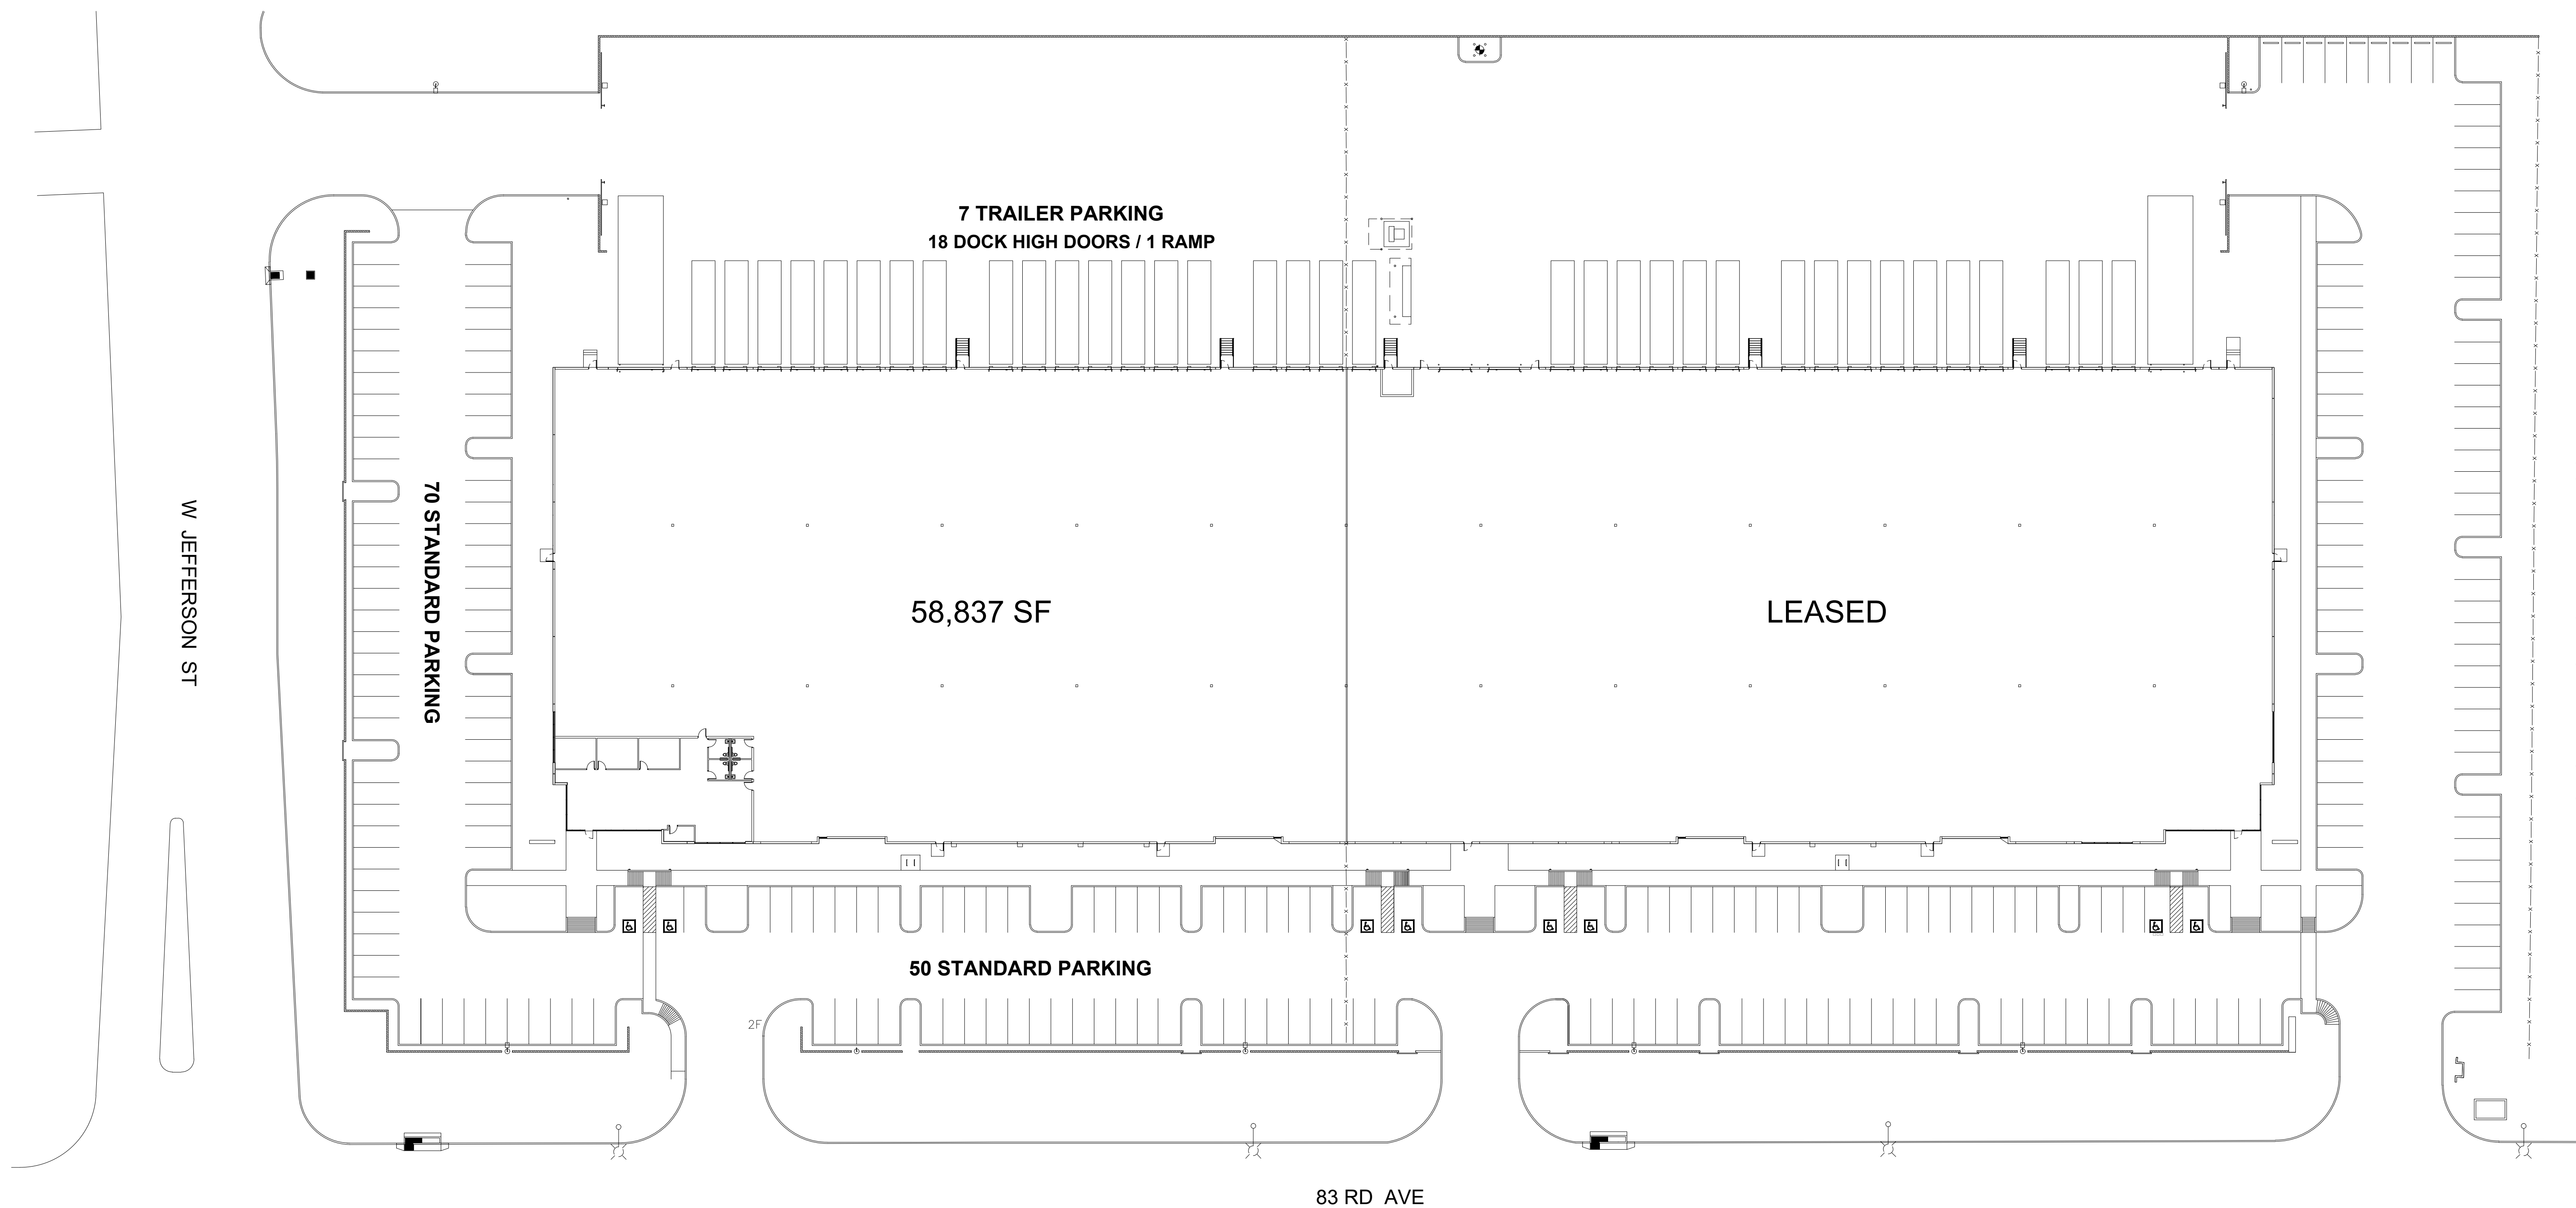

N.T.S

120 NORTH 83RD AVE TOLLESON AZ 85353

CUBEWORK

- 218 MACHLIN CT, WALNUT, CA 91789
- (800) 338-6369