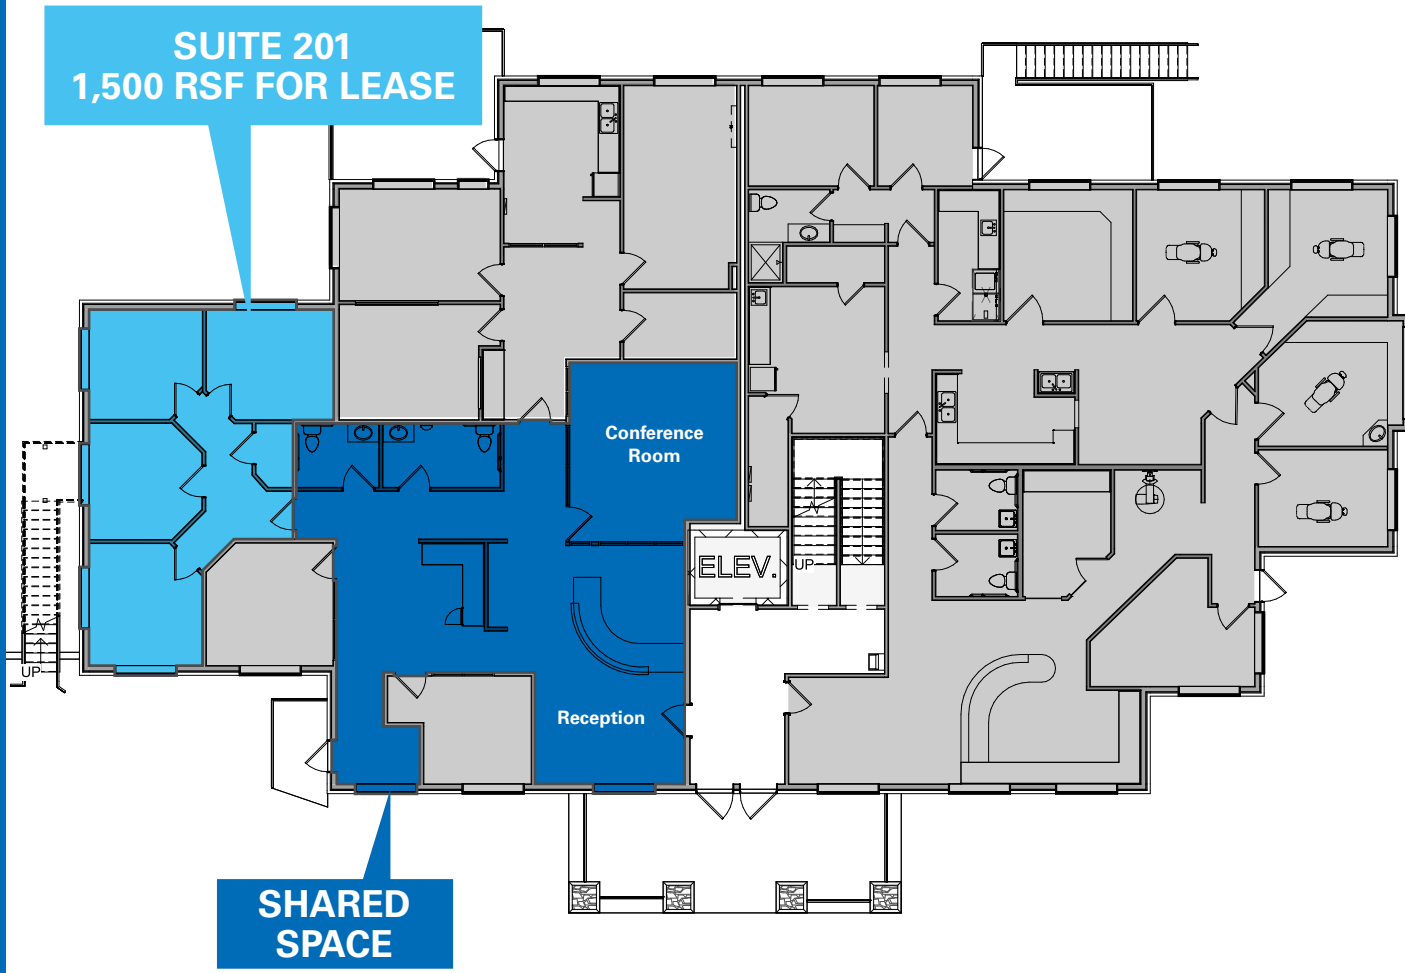

FLOOR PLAN - MAIN FLOOR

PETER BLACK
pblack@newmarkmw.com
direct 801.971.9425
[View Profile](#)

**FULL SERVICE
COMMERCIAL REAL ESTATE**
312 East South Temple
Salt Lake City, Utah 84111
Office 801.456.8800
www.newmarkmw.com

This statement with the information it contains is given with the understanding that all negotiations relating to the purchase, renting or leasing of the property described above shall be conducted through this office. The above information while not guaranteed has been secured from sources we believe to be reliable.