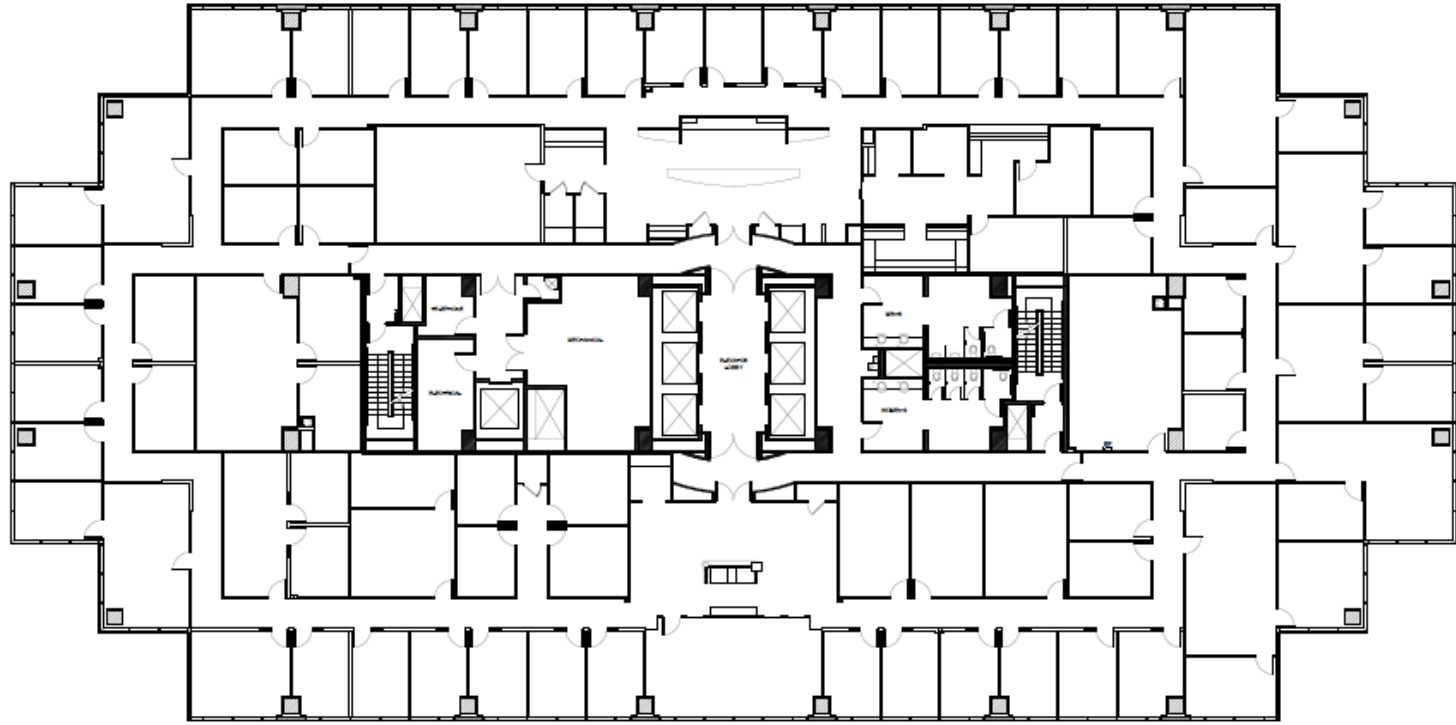

# MILLENNIUM TOWER

15455 North Dallas Parkway | Addison, Texas

**SUITE 600**  
**26,832 RSF**

DALLAS N TOLLWAY

ARAPAHO ROAD

LEASING TEAM

**ELLIOT PRIEUR**

[eprieur@gaedeke.com](mailto:eprieur@gaedeke.com)  
214.273.3333