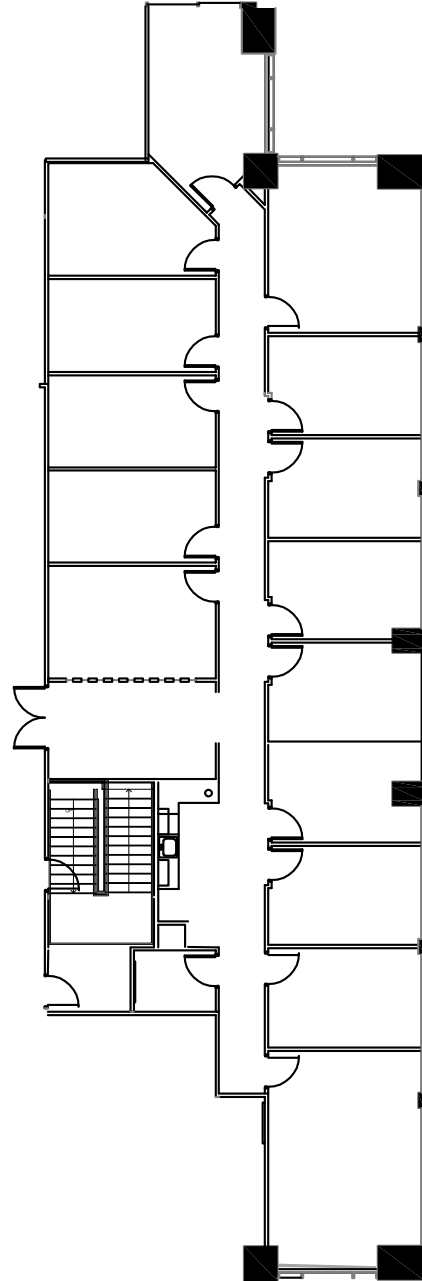

# CLASS A OFFICE

10440 N. Central Expressway • Dallas, Texas 75231

MEADOW PARK TOWER  
10440 NCX

## Suite 900 - 4,754 SF

---

Jared Laake  
972.776.7045  
jlaake@bradford.com

Richmond Collinsworth  
972.776.7041  
rcollinsworth@bradford.com