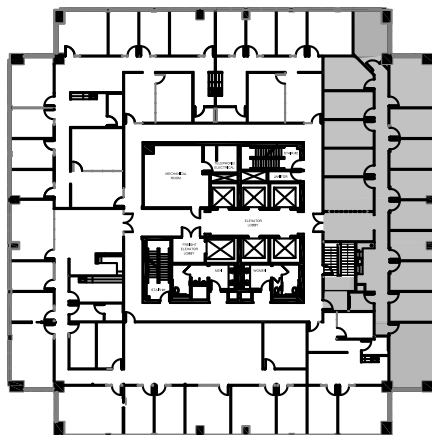

# CLASS A OFFICE

10440 N. Central Expressway • Dallas, Texas 75231

MEADOW PARK TOWER  
10440 NCX

## Suite 900 - 4,754 SF

---

Jared Laake  
972.776.7045  
jlaake@bradford.com

Richmond Collinsworth  
972.776.7041  
rcollinsworth@bradford.com