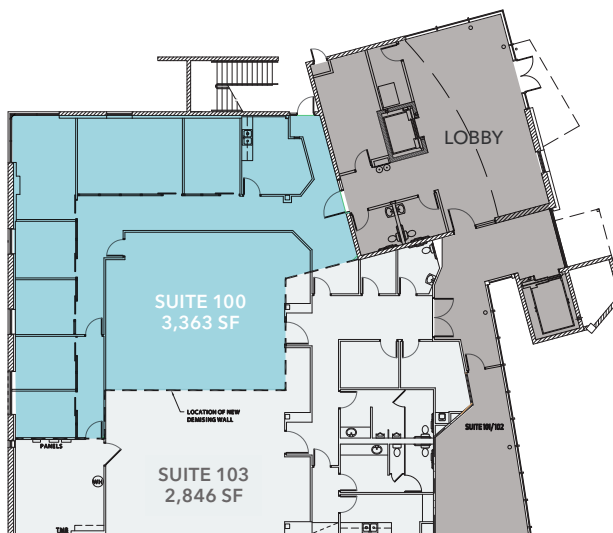

km Kidder
Mathews

Property Highlights

Two-story, 30,798 square foot building

Connected to Abrazo Arizona Heart Hospital through pedestrian bridge

Close proximity to SR-51 freeway access with full diamond interchange on Thomas Road

First floor space available that may be demised to $\pm 2,846$ SF

Call for pricing

AVAILABILITY

Suite 100 $\pm 6,209$ SF

1910 E Thomas Road

1910 E Thomas Road is a medical building strategically located on campus at Abrazo Arizona Heart Hospital. Generous TI packages are available.

With opportunities for monument signage fronting Thomas Road, as well as building signage, this 30,798 square foot building is the perfect location for any medical user looking to be in a prime location next to Abrazo Arizona Heart Hospital and across the street from Phoenix Children's Hospital Main Campus.