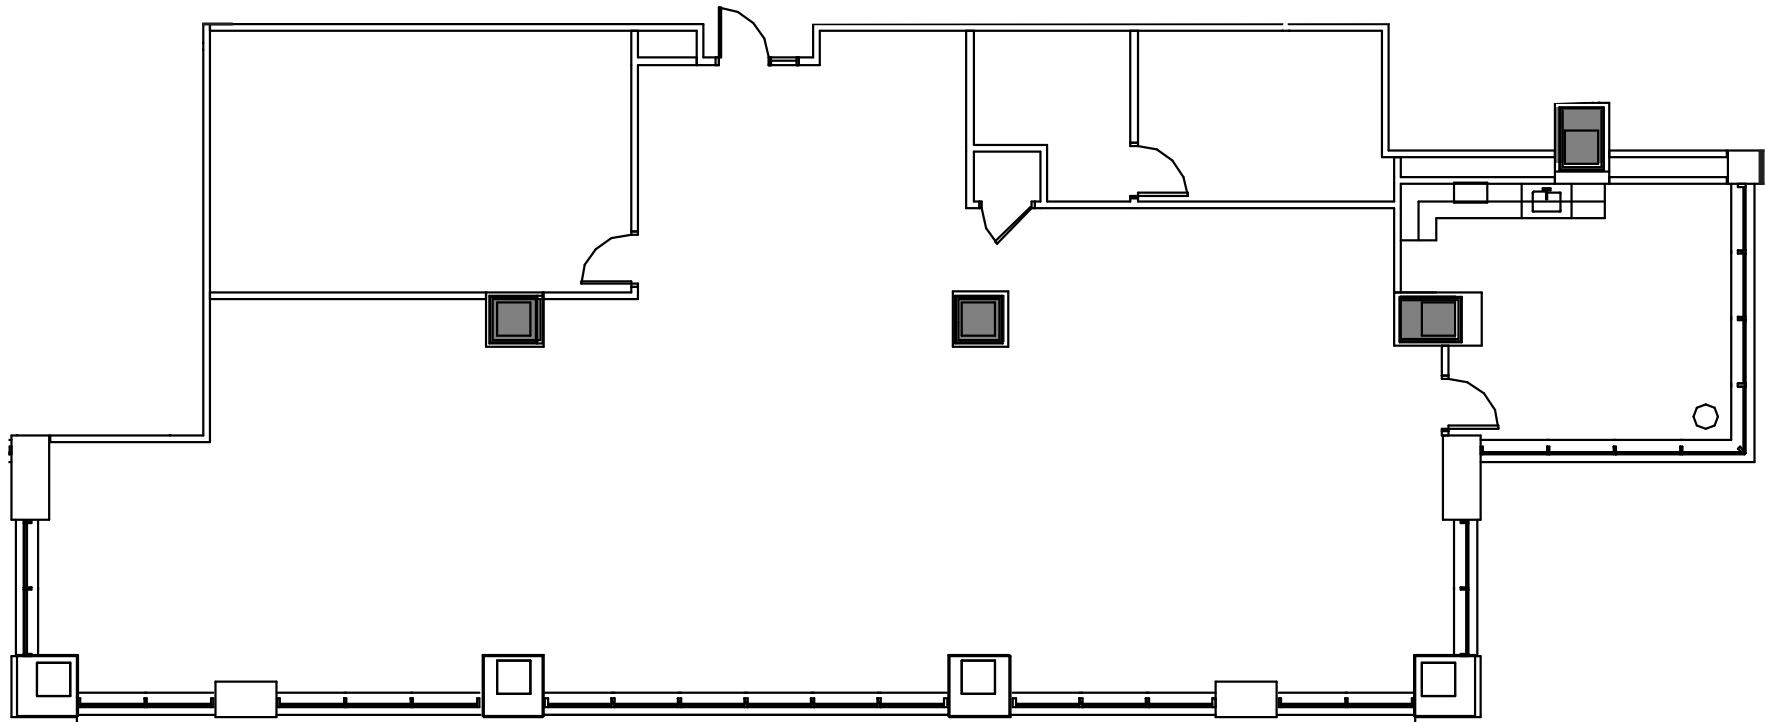

# 150 FAYETTEVILLE

150 Fayetteville Street | Raleigh

Suite 1030 | 4,162 RSF

Disclaimer: The above floor plans are not to scale. The available space shown is a representative layout. Furniture not included.