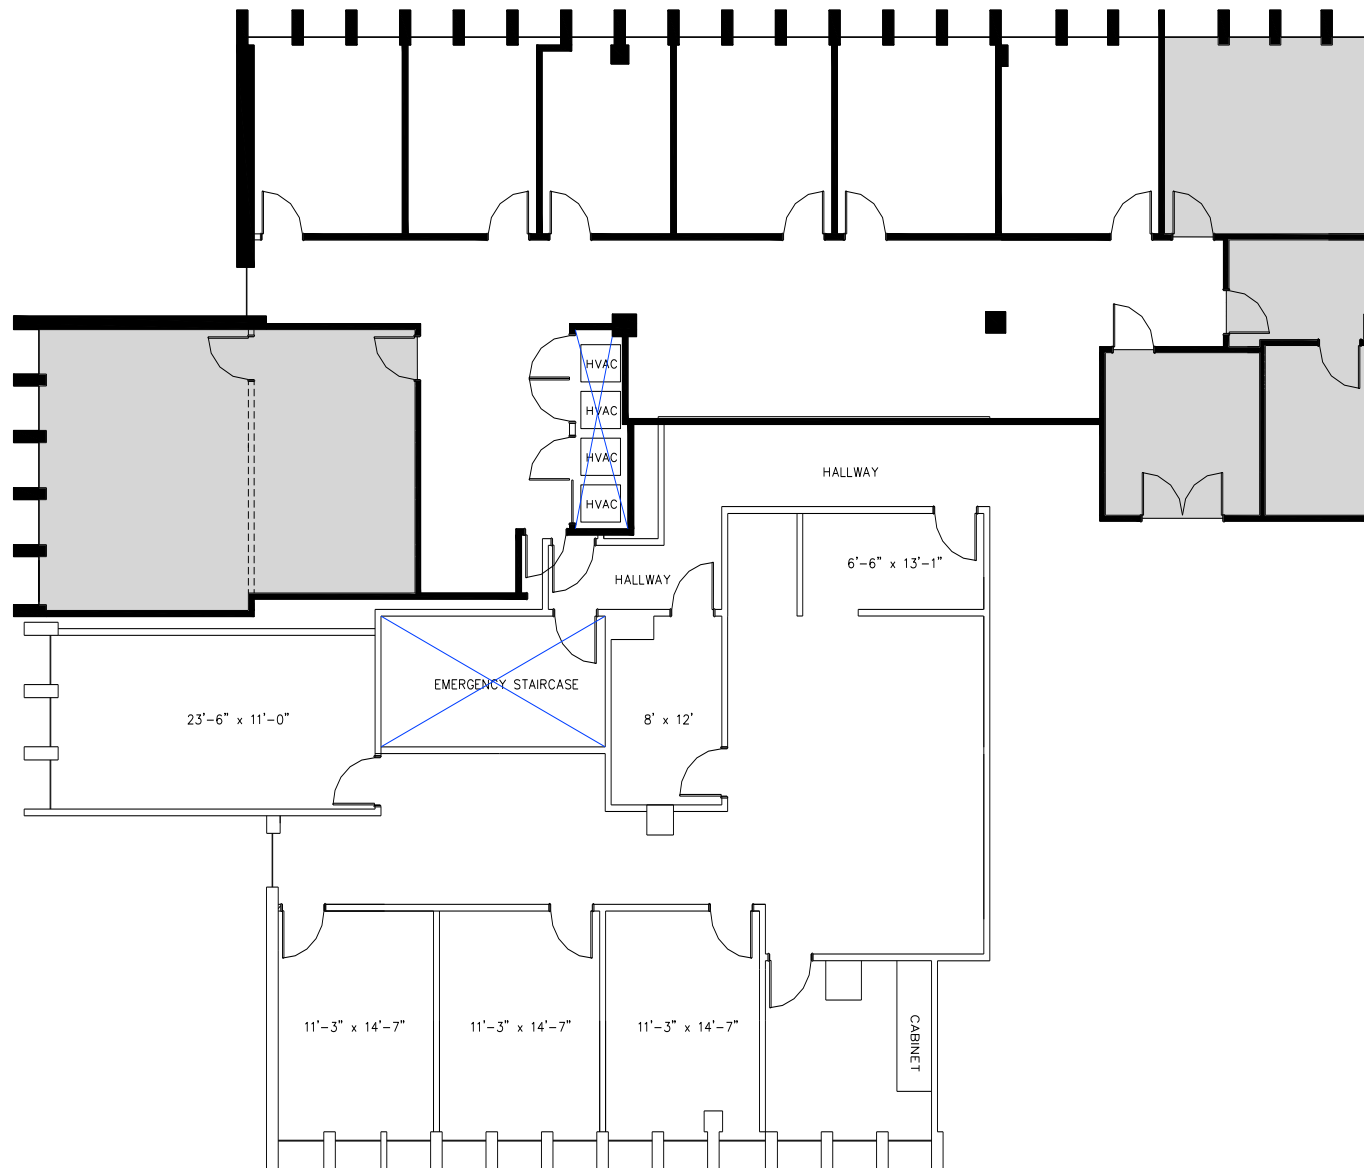

Suite 335/350-Floor Plan

Leasing Information: Sasha David Rahban
310.963.9680
sasha@saravitaproperties.com

Building Address: 10801 National
10801 National Boulevard
Los Angeles, CA 90064

Floor: 3rd
Suite #: 330
RSF: ±6,600