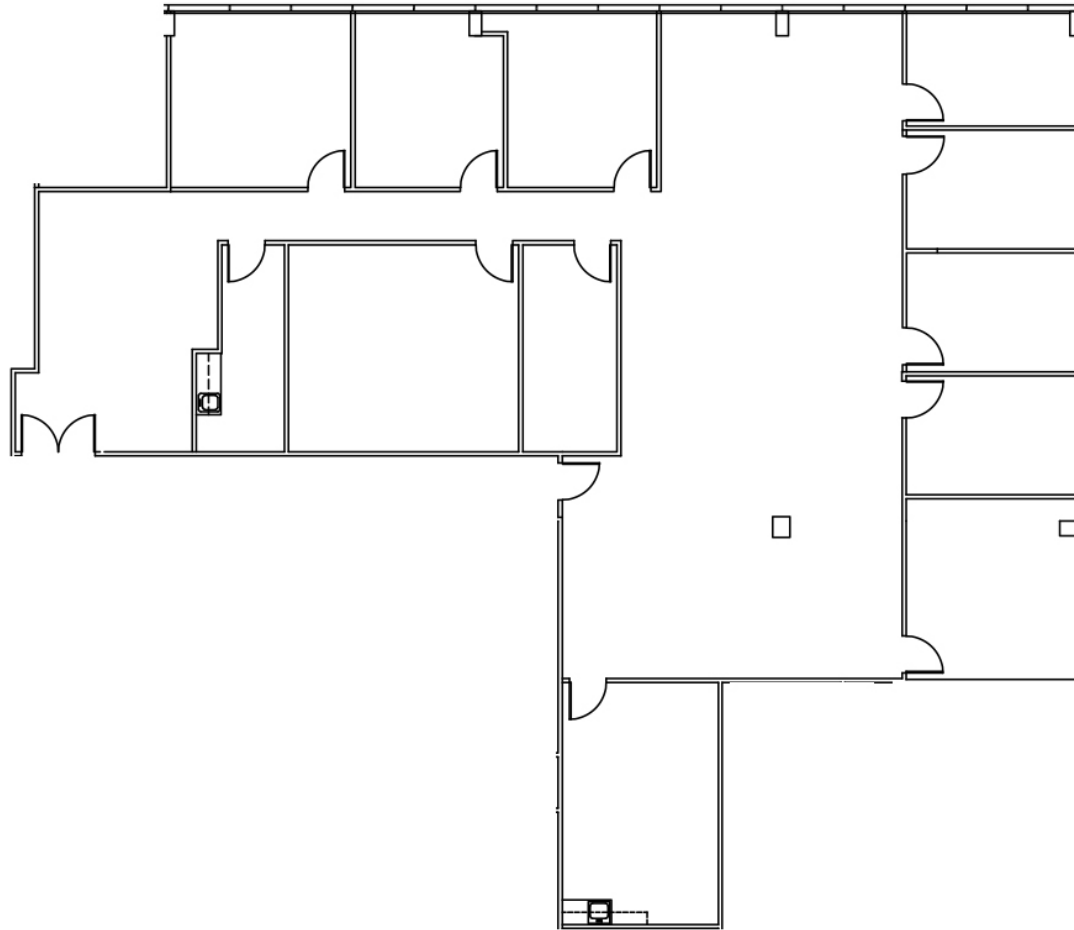

SUITE 260 | 4,760 SF

2180 NORTH LOOP WEST | HOUSTON, TEXAS