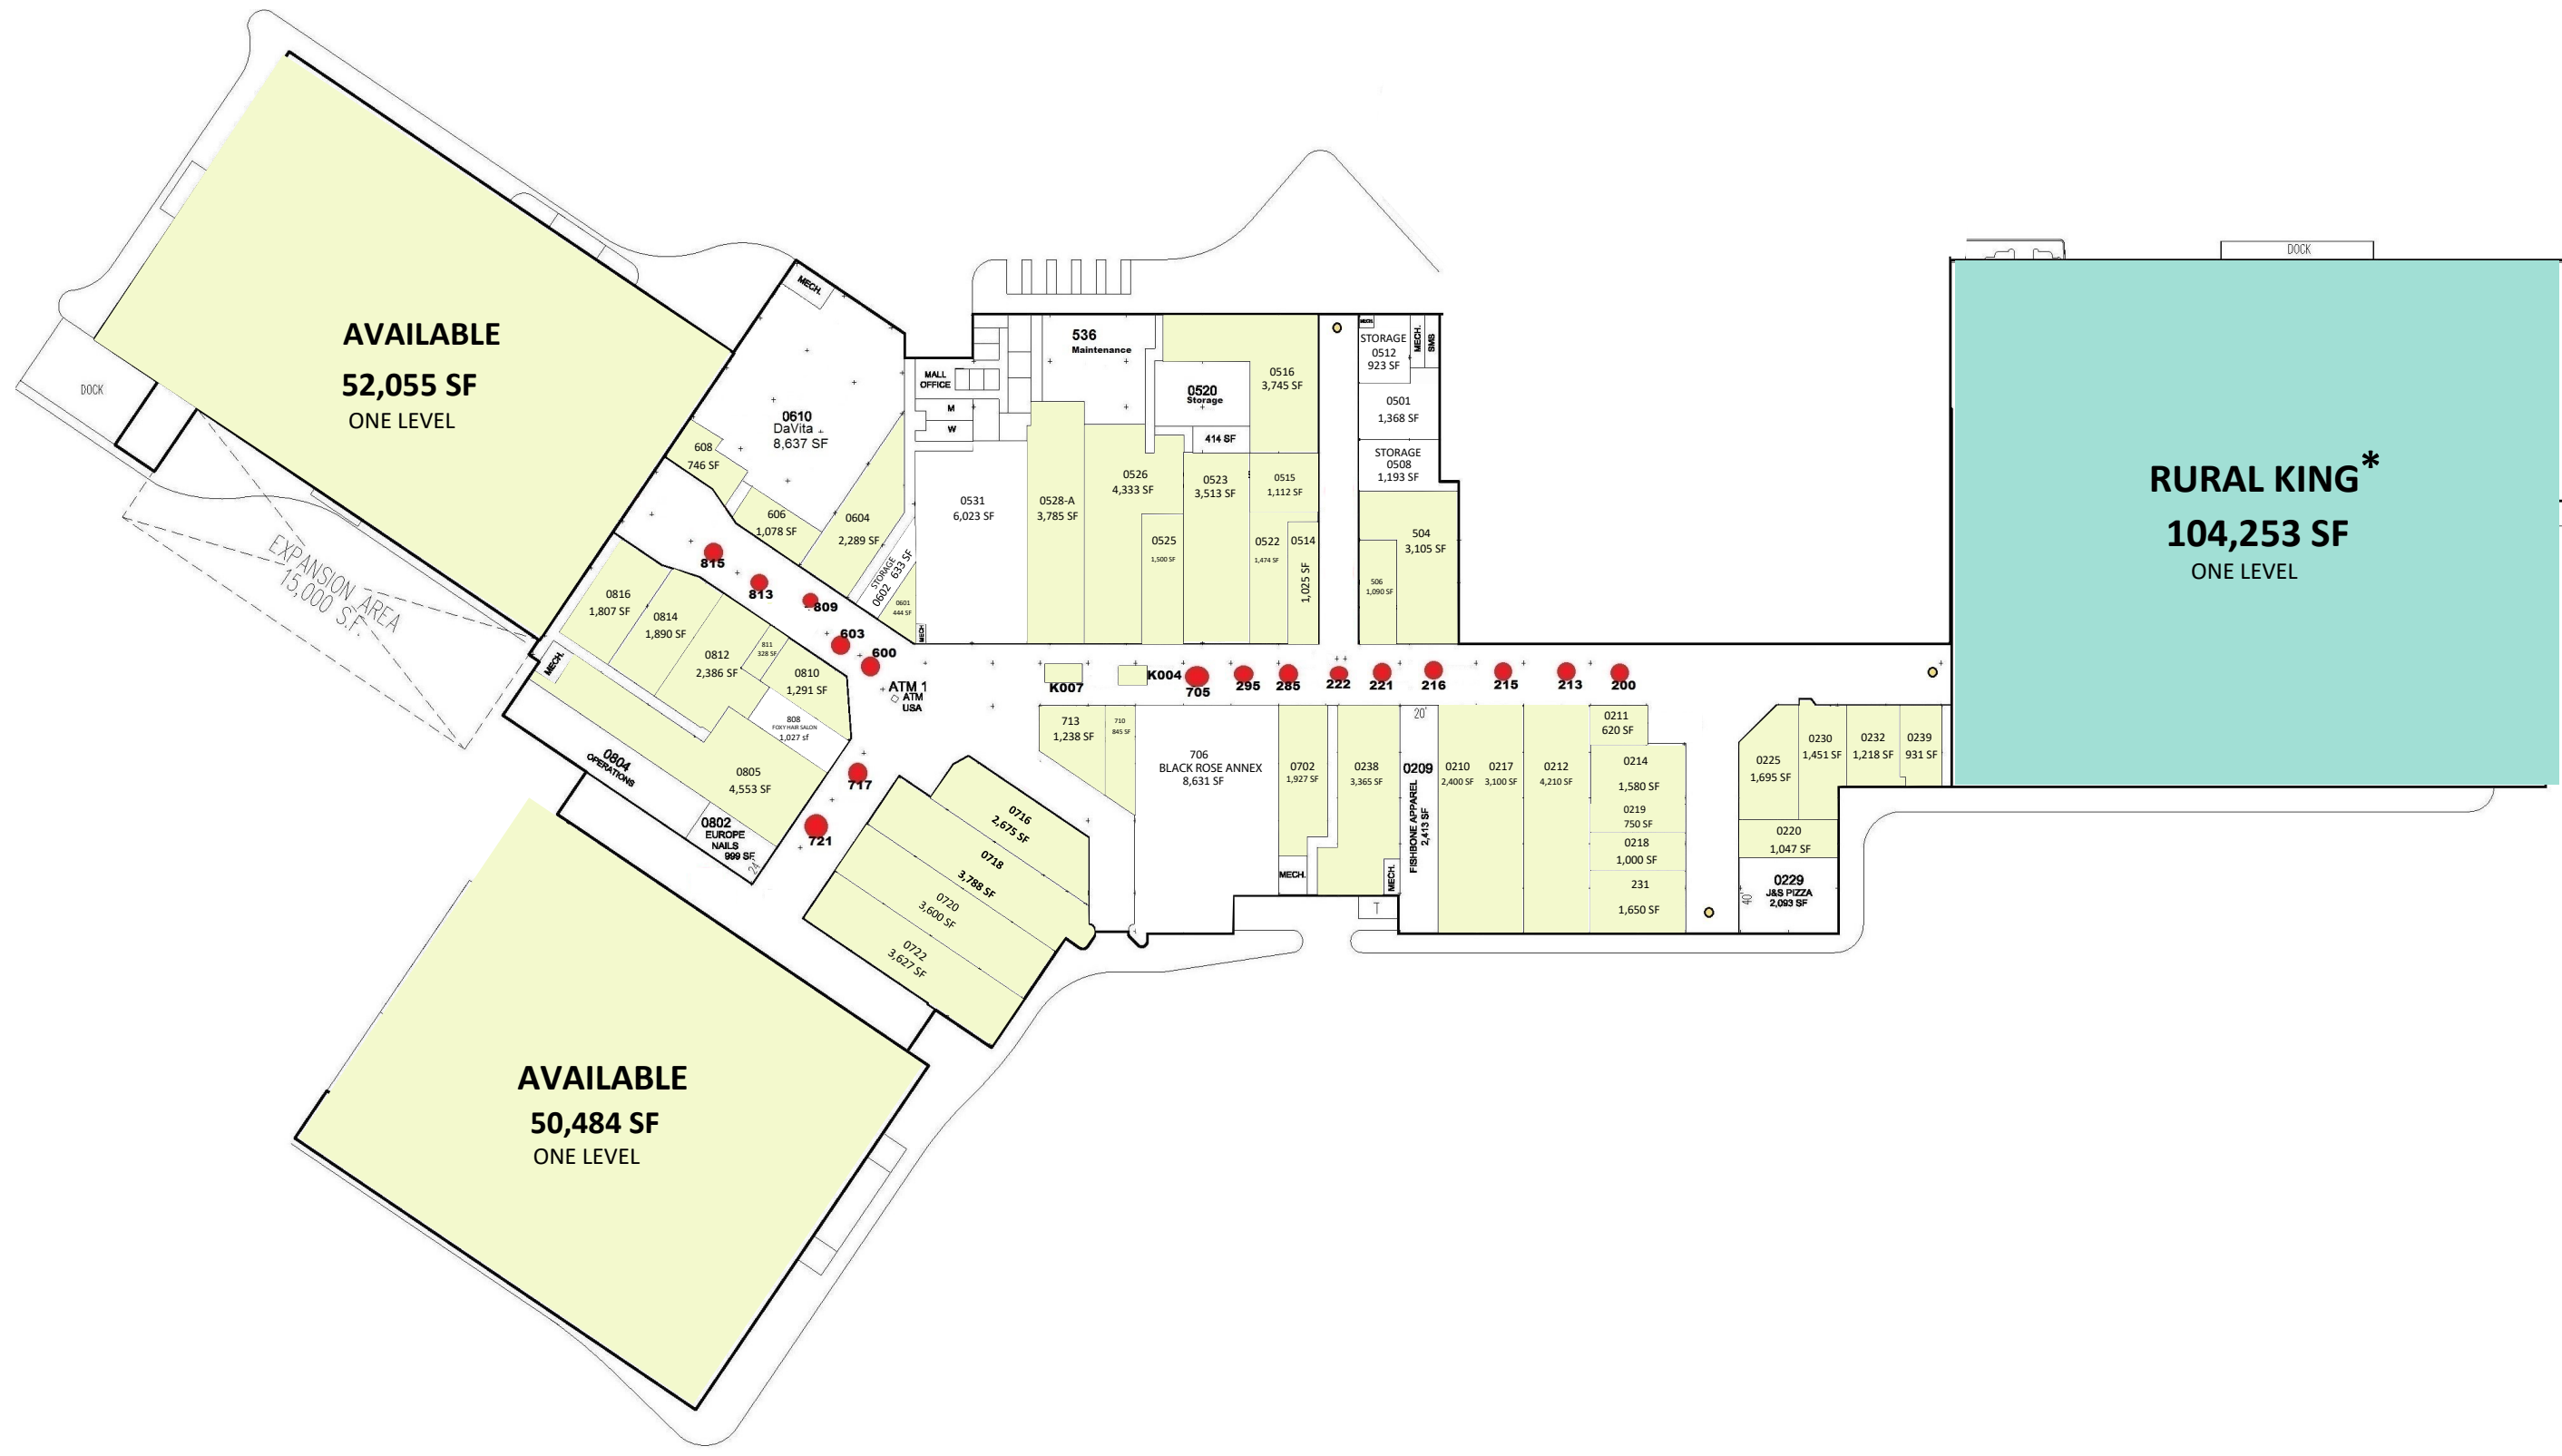

**NORTH HANOVER MALL
HANOVER, PA**

1155 CARLISLE ST.

LEASE PLAN
LP

*NOT OWNED

LEASED
 AVAILABLE