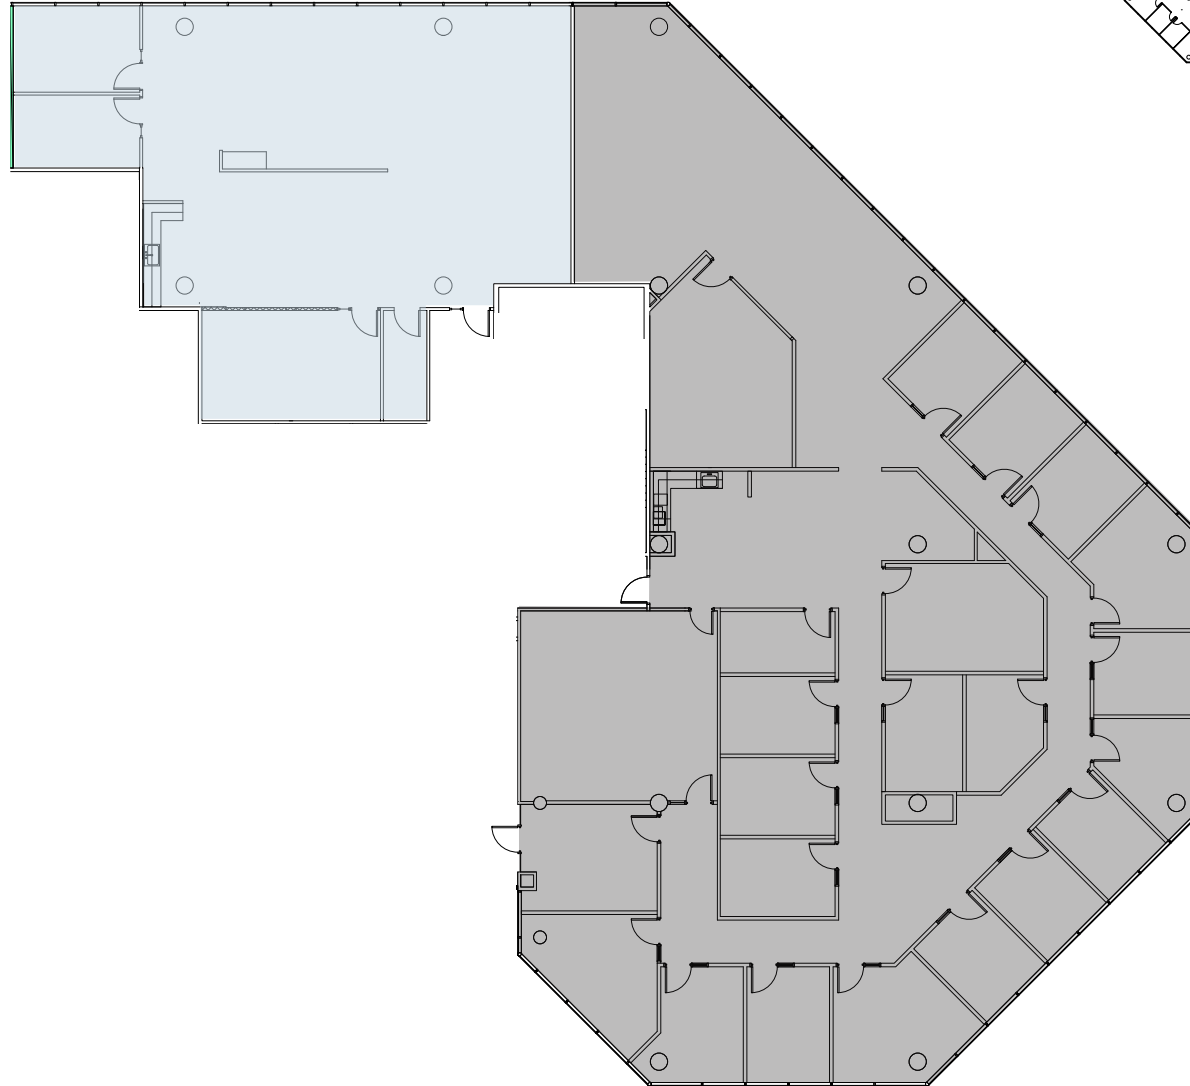

# FORUM 1

8601 Six Forks Road | Raleigh

Suite 140 | 2,883 RSF

Disclaimer: The above floor plan is not to scale. The available space shown is believed to be correct but is subject to change.

# FORUM 1

8601 Six Forks Road | Raleigh

Suite 140 | 2,883 RSF

*sample layout*

Disclaimer: The above floor plan is not to scale. The available space shown is believed to be correct but is subject to change.

# FORUM 1

8601 Six Forks Road | Raleigh

Suite 140 & 160 | 10,403 RSF

**Suite 140**  
2,883 RSF

**Suite 160**  
7,520 RSF

Disclaimer: The above floor plan is not to scale. The available space shown is believed to be correct but is subject to change.