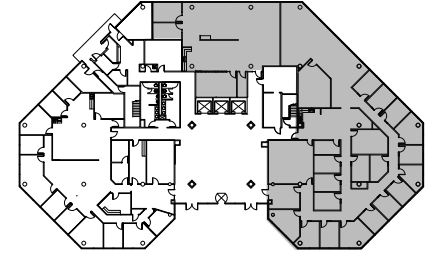

# FORUM 1

8601 Six Forks Road | Raleigh

Suite 140 | 2,883 RSF

*sample layout*

Disclaimer: The above floor plan is not to scale. The available space shown is believed to be correct but is subject to change.

# FORUM 1

8601 Six Forks Road | Raleigh

Suite 140 & 160 | 10,403 RSF

**Suite 140**  
2,883 RSF

**Suite 160**  
7,520 RSF

Disclaimer: The above floor plan is not to scale. The available space shown is believed to be correct but is subject to change.