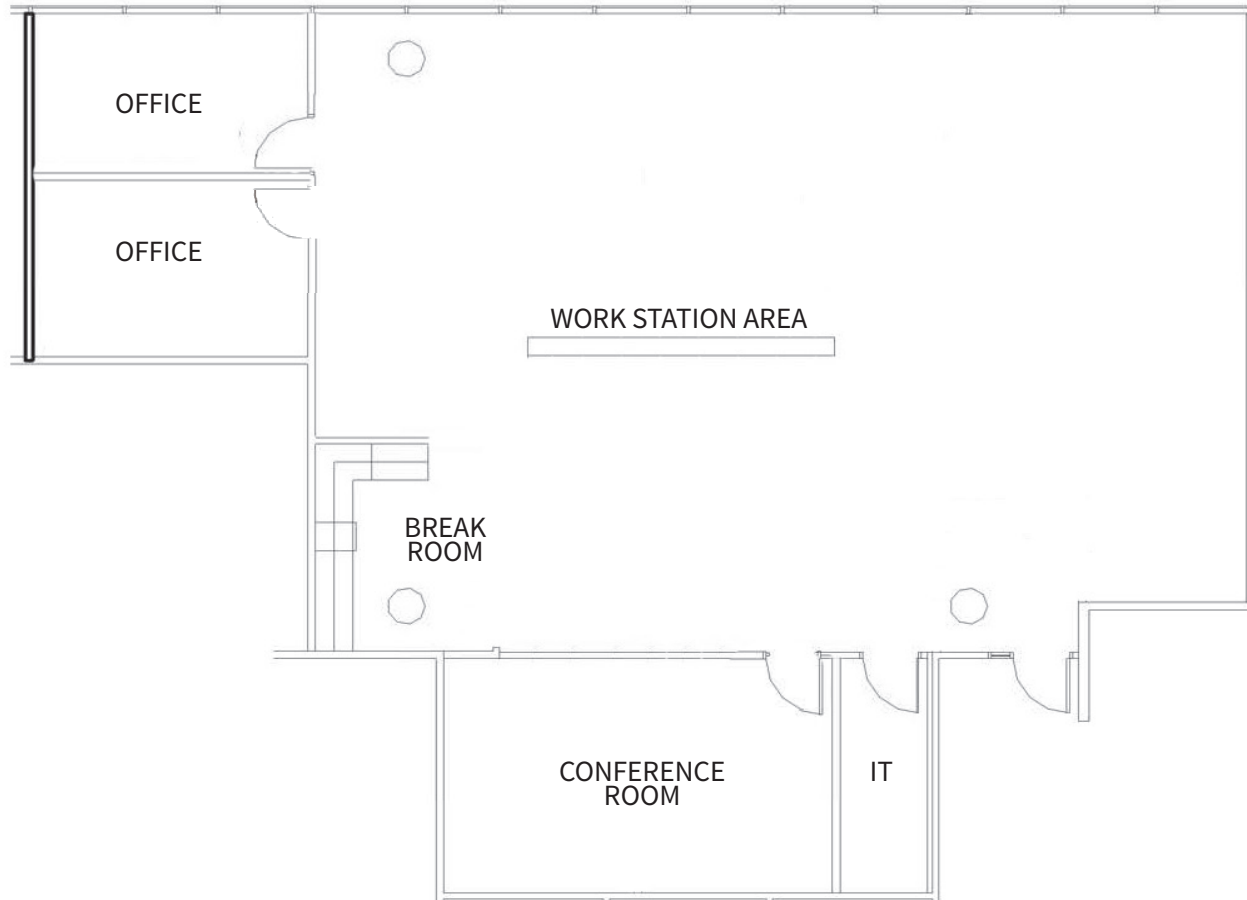

# FORUM 1

8601 Six Forks Road | Raleigh

Suite 140 | 2,883 RSF

Disclaimer: The above floor plan is not to scale. The available space shown is believed to be correct but is subject to change.

# FORUM 1

8601 Six Forks Road | Raleigh

Suite 140 | 2,883 RSF

*sample layout*

Disclaimer: The above floor plan is not to scale. The available space shown is believed to be correct but is subject to change.

# FORUM 1

8601 Six Forks Road | Raleigh

Suite 140 & 160 | 10,403 RSF

**Suite 140**  
2,883 RSF

**Suite 160**  
7,520 RSF

Disclaimer: The above floor plan is not to scale. The available space shown is believed to be correct but is subject to change.