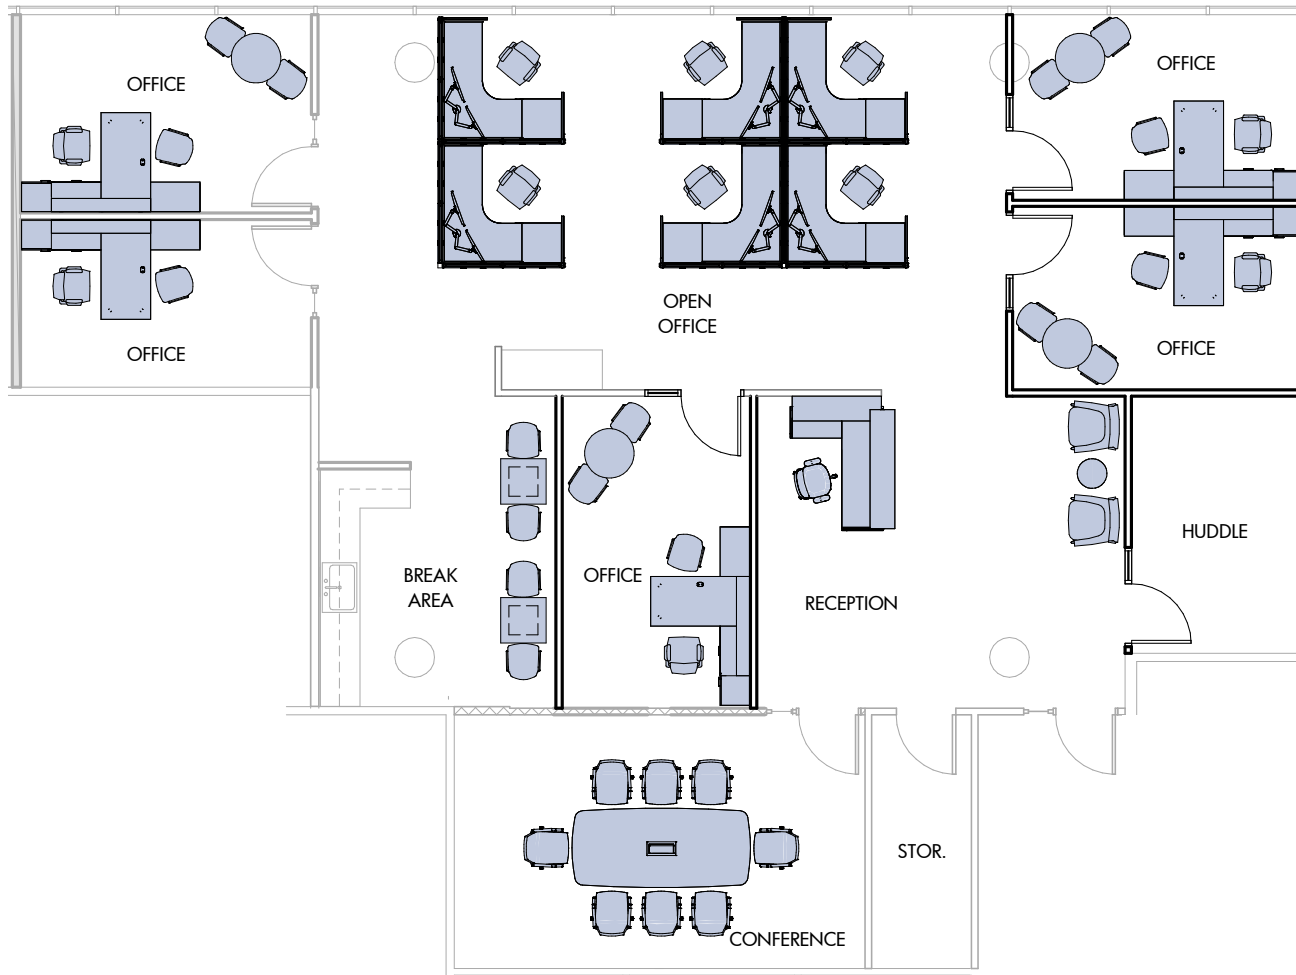

# FORUM 1

8601 Six Forks Road | Raleigh

Suite 140 | 2,883 RSF

Disclaimer: The above floor plan is not to scale. The available space shown is believed to be correct but is subject to change.

# FORUM 1

8601 Six Forks Road | Raleigh

Suite 140 | 2,883 RSF

*sample layout*

Disclaimer: The above floor plan is not to scale. The available space shown is believed to be correct but is subject to change.

# FORUM 1

8601 Six Forks Road | Raleigh

Suite 140 & 160 | 10,403 RSF

**Suite 140**  
2,883 RSF

**Suite 160**  
7,520 RSF

Disclaimer: The above floor plan is not to scale. The available space shown is believed to be correct but is subject to change.