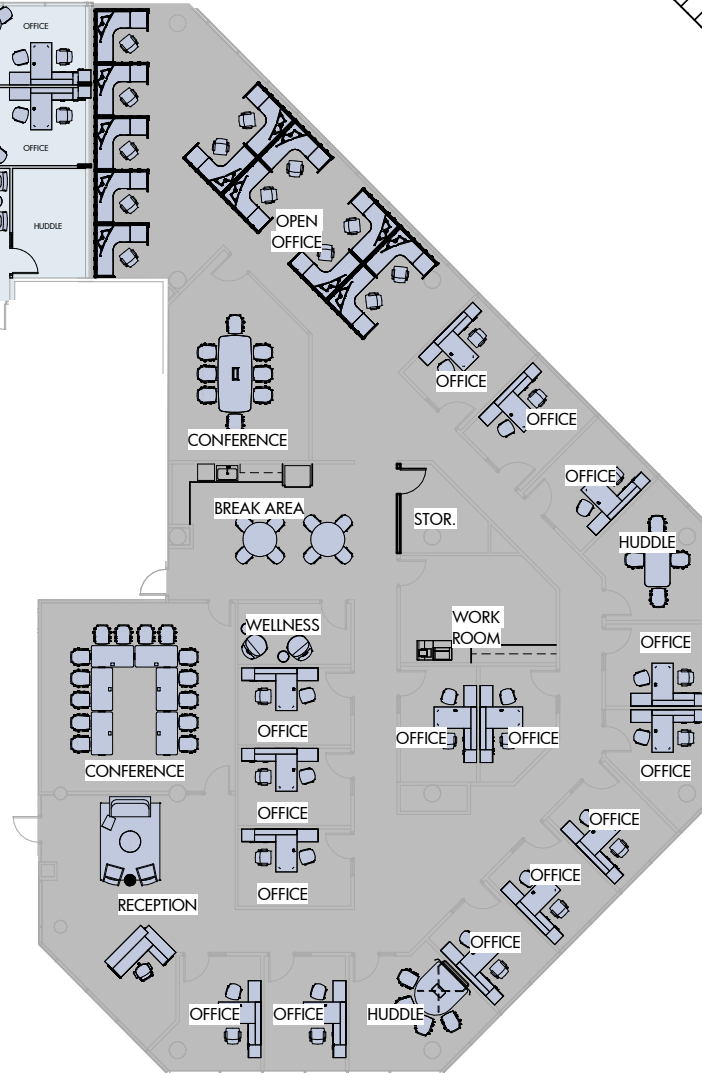

# FORUM 1

8601 Six Forks Road | Raleigh

Suite 140 | 2,883 RSF

Disclaimer: The above floor plan is not to scale. The available space shown is believed to be correct but is subject to change.

# FORUM 1

8601 Six Forks Road | Raleigh

Suite 140 | 2,883 RSF

*sample layout*

Disclaimer: The above floor plan is not to scale. The available space shown is believed to be correct but is subject to change.

# FORUM 1

8601 Six Forks Road | Raleigh

Suite 140 & 160 | 10,403 RSF

**Suite 140**  
2,883 RSF

**Suite 160**  
7,520 RSF

Disclaimer: The above floor plan is not to scale. The available space shown is believed to be correct but is subject to change.