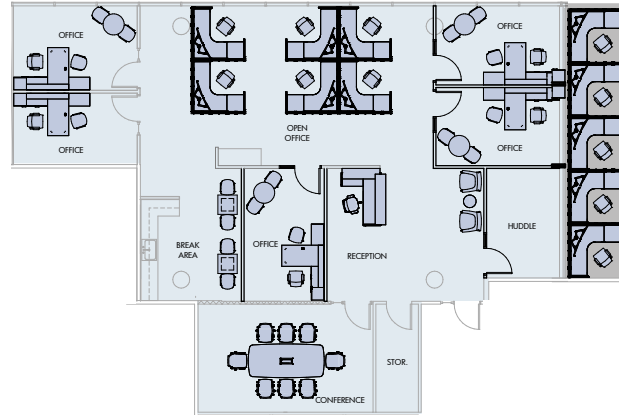

# FORUM 1

8601 Six Forks Road | Raleigh

Suite 140 & 160 | 10,403 RSF

**Suite 140**  
2,883 RSF

**Suite 160**  
7,520 RSF

Disclaimer: The above floor plan is not to scale. The available space shown is believed to be correct but is subject to change.