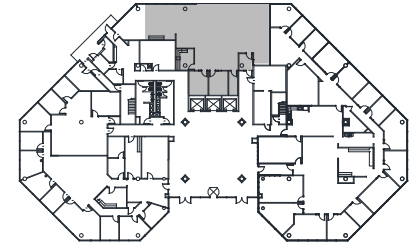

# FORUM 1

8601 Six Forks Road | Raleigh

Suite 140 | 2,883 RSF

Disclaimer: The above floor plan is not to scale. The available space shown is believed to be correct but is subject to change.

# FORUM 1

8601 Six Forks Road | Raleigh

Suite 140 | 2,883 RSF

*sample layout*

Disclaimer: The above floor plan is not to scale. The available space shown is believed to be correct but is subject to change.