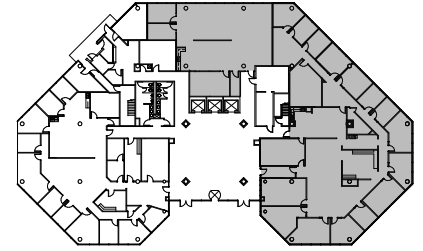

# FORUM 1

8601 Six Forks Road | Raleigh

Suite 140 & 160 | 10,403 RSF

**Suite 140**  
2,883 RSF

**Suite 160**  
7,520 RSF

Disclaimer: The above floor plan is not to scale. The available space shown is believed to be correct but is subject to change.