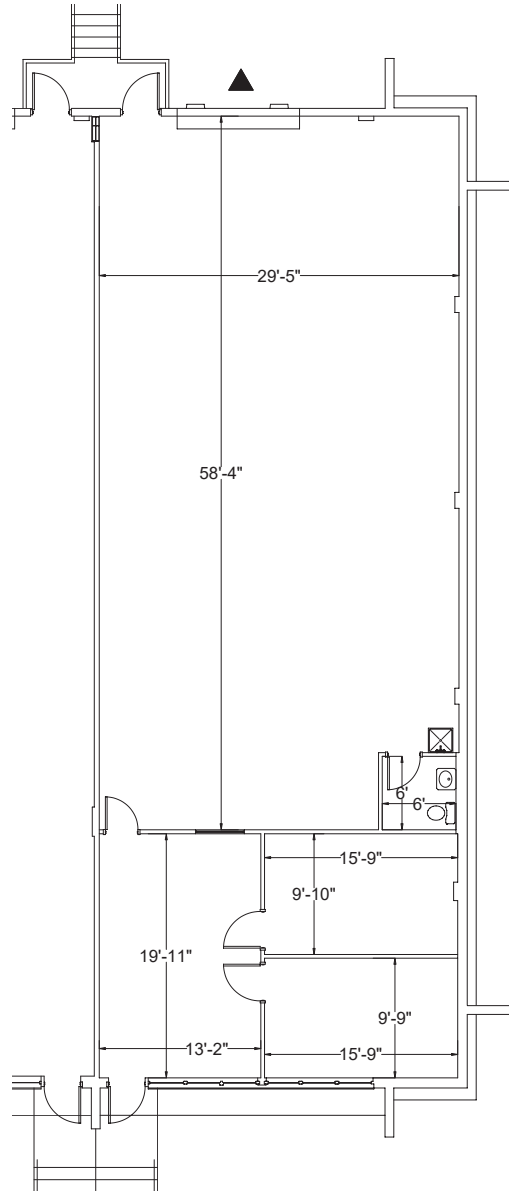

6704 Benjamin Road, Tampa, FL

Suite 100: 2,400 RSF

KEY PLAN

For more information:

Kelli Hatton
+1 813.454.1619
khatton@naiburnsscalo.com

Coy Lowrey
+1 813.215.8168
clowrey@naiburnsscalo.com

5201 W Kennedy Blvd, Suite 925
Tampa, FL
+1 813.815.8360