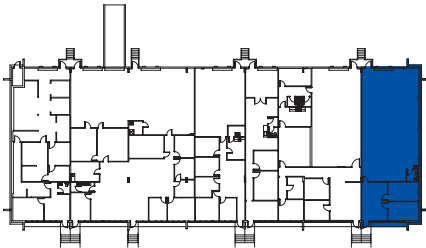

6704 Benjamin Road, Tampa, FL

Suite 100: 2,400 RSF

KEY PLAN

For more information:

Kelli Hatton
+1 813.454.1619
khatton@naiburnsscalo.com

Coy Lowrey
+1 813.215.8168
clowrey@naiburnsscalo.com

5201 W Kennedy Blvd, Suite 925
Tampa, FL
+1 813.815.8360