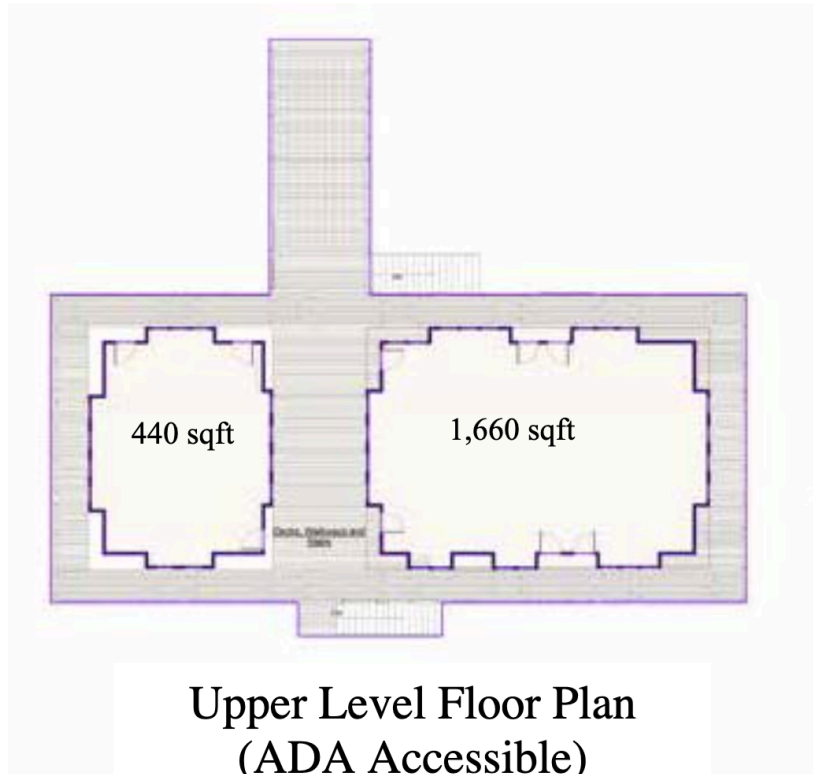

*10015 Alta Sierra Drive
Grass Valley, CA 95945
Floor Plan*

**Upper Level Floor Plan
(ADA Accessible)**

Lower Level Floor Plan

*10015 Alta Sierra Drive
Grass Valley, CA 95945
Floor Plan*

Possible Floor Layout Configurations