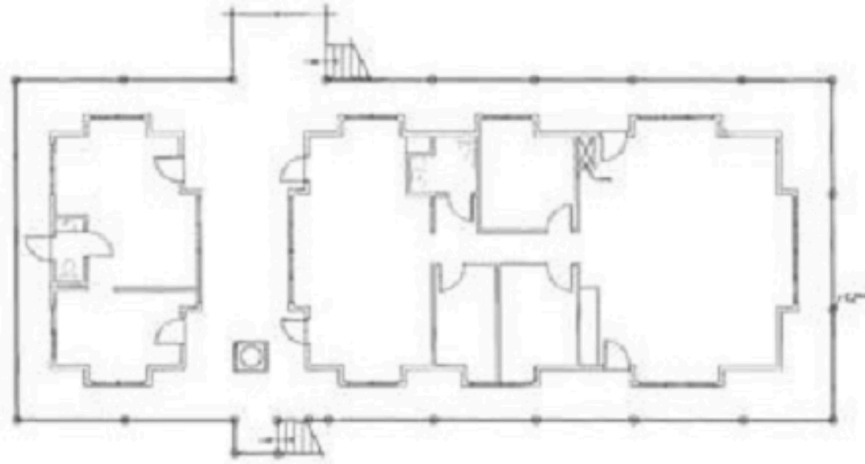

*10015 Alta Sierra Drive
Grass Valley, CA 95945
Floor Plan*

**Upper Level Floor Plan
(ADA Accessible)**

Lower Level Floor Plan

*10015 Alta Sierra Drive
Grass Valley, CA 95945
Floor Plan*

Possible Floor Layout Configurations