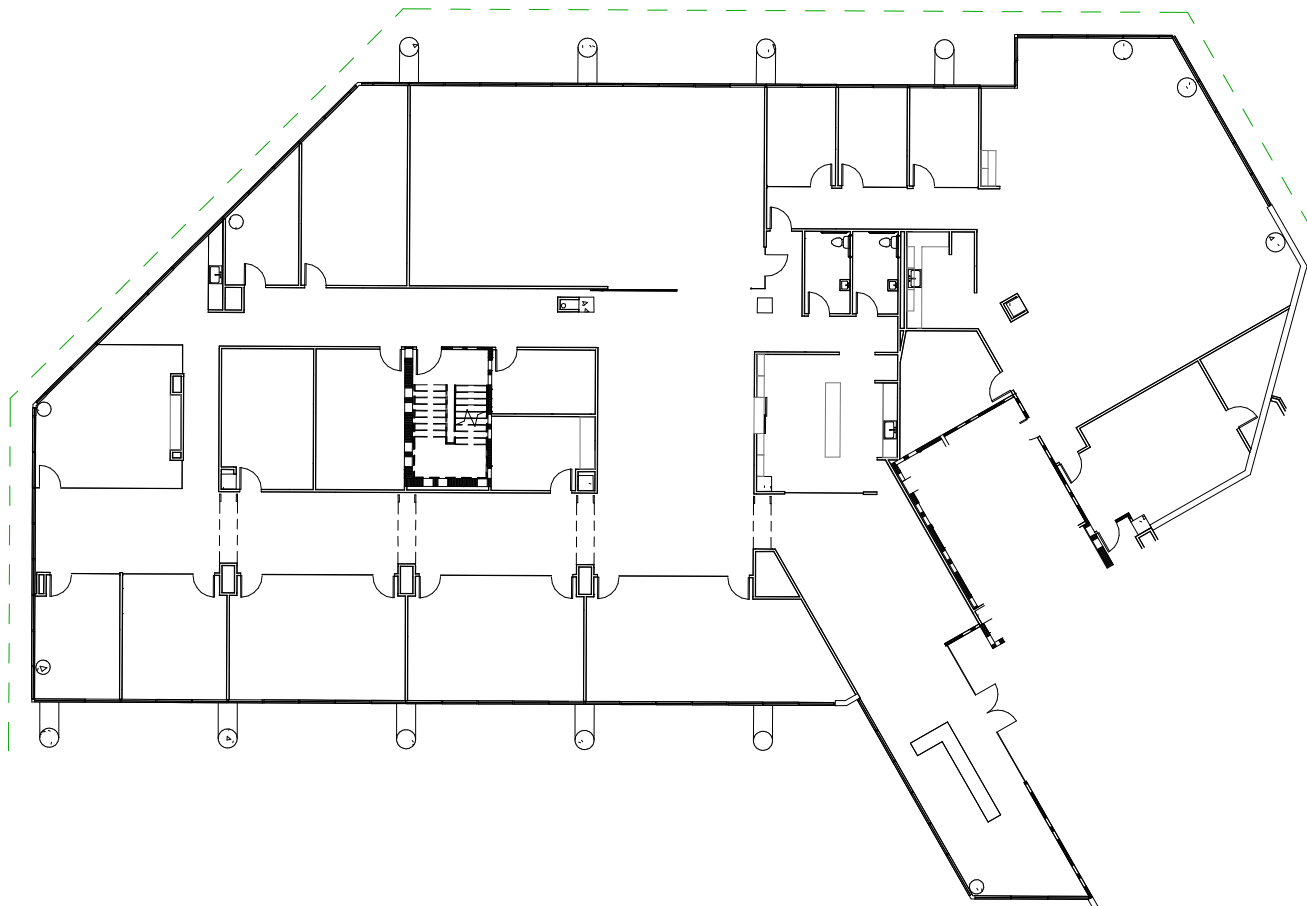

SUITE 200 | 14,930 SF

Chris Godfrey, Principal
404.865.3678
chris.godfrey@avisonyoung.com

Monica Speak, Vice President
404.454.1904
monica.speak@avisonyoung.com