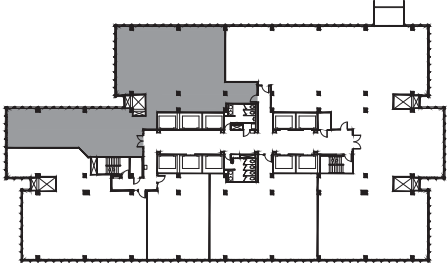

TOWER 229, SUITE 506

3,366 RSF

KEY PLAN