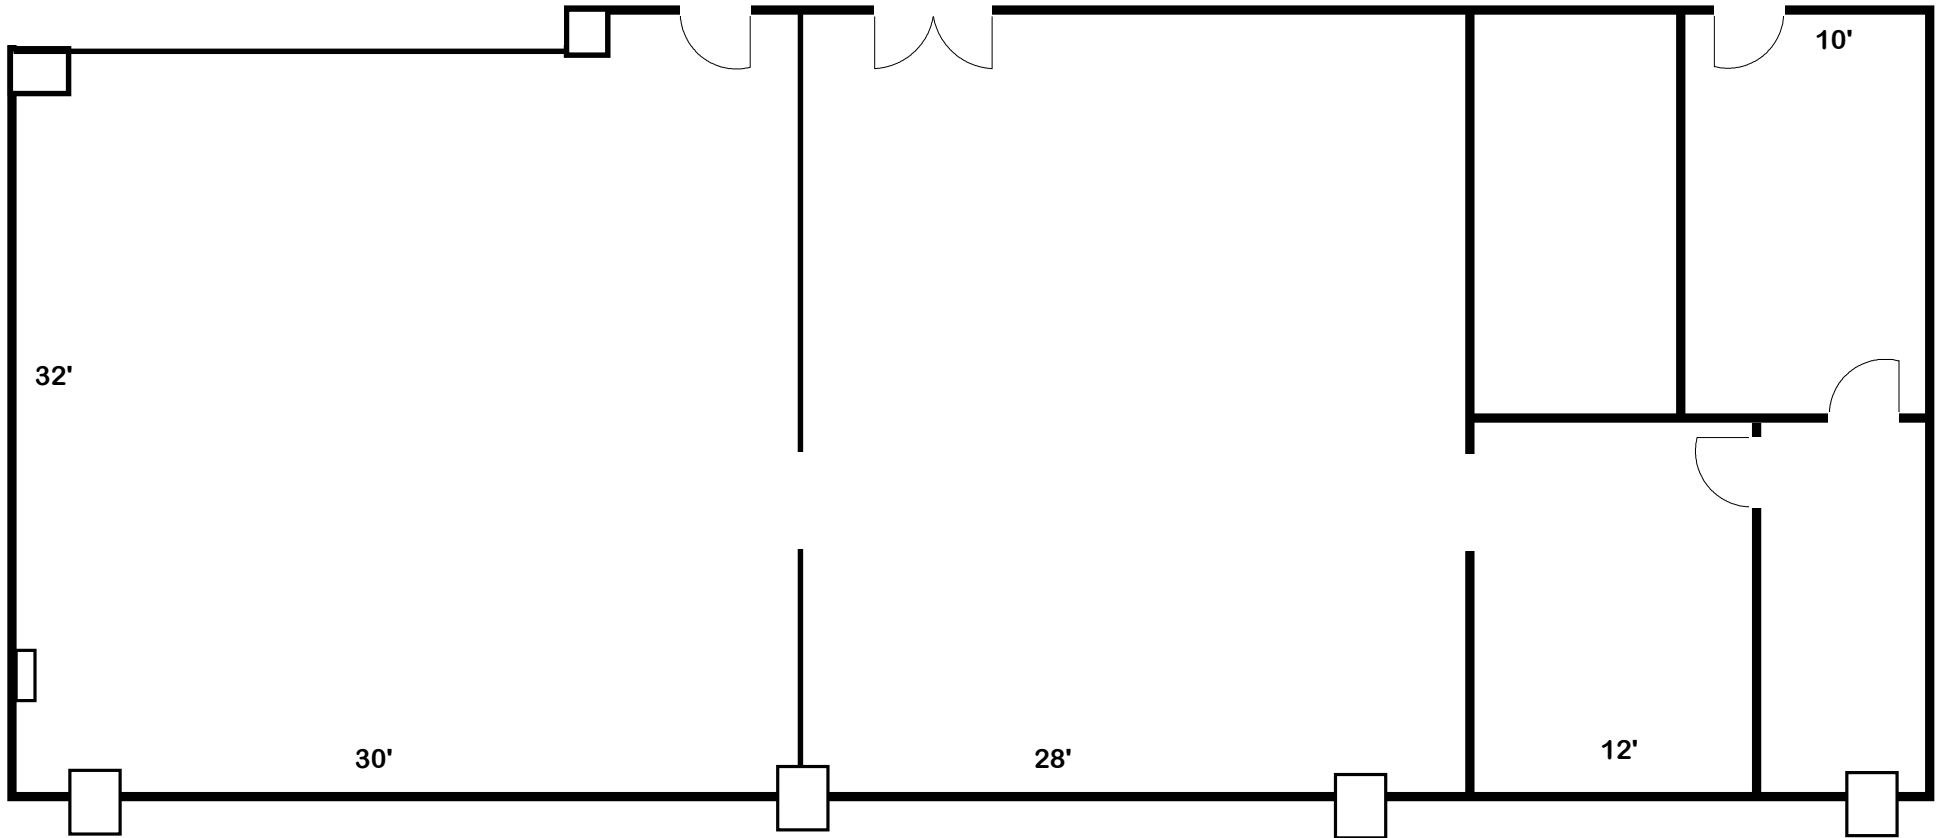

Hammer - Hewson Associates
255 Maple Court, Suite 200
Ventura, California 93003
www.hhaventura.com

3585 Maple Street, Suite 230 (2,360 Sq Ft)

Leasing Information:
Randy Wuerth
Bob Ingram
(805) 650-6700

Scale: 1" = 8'-0" (Dimensions are approximate)