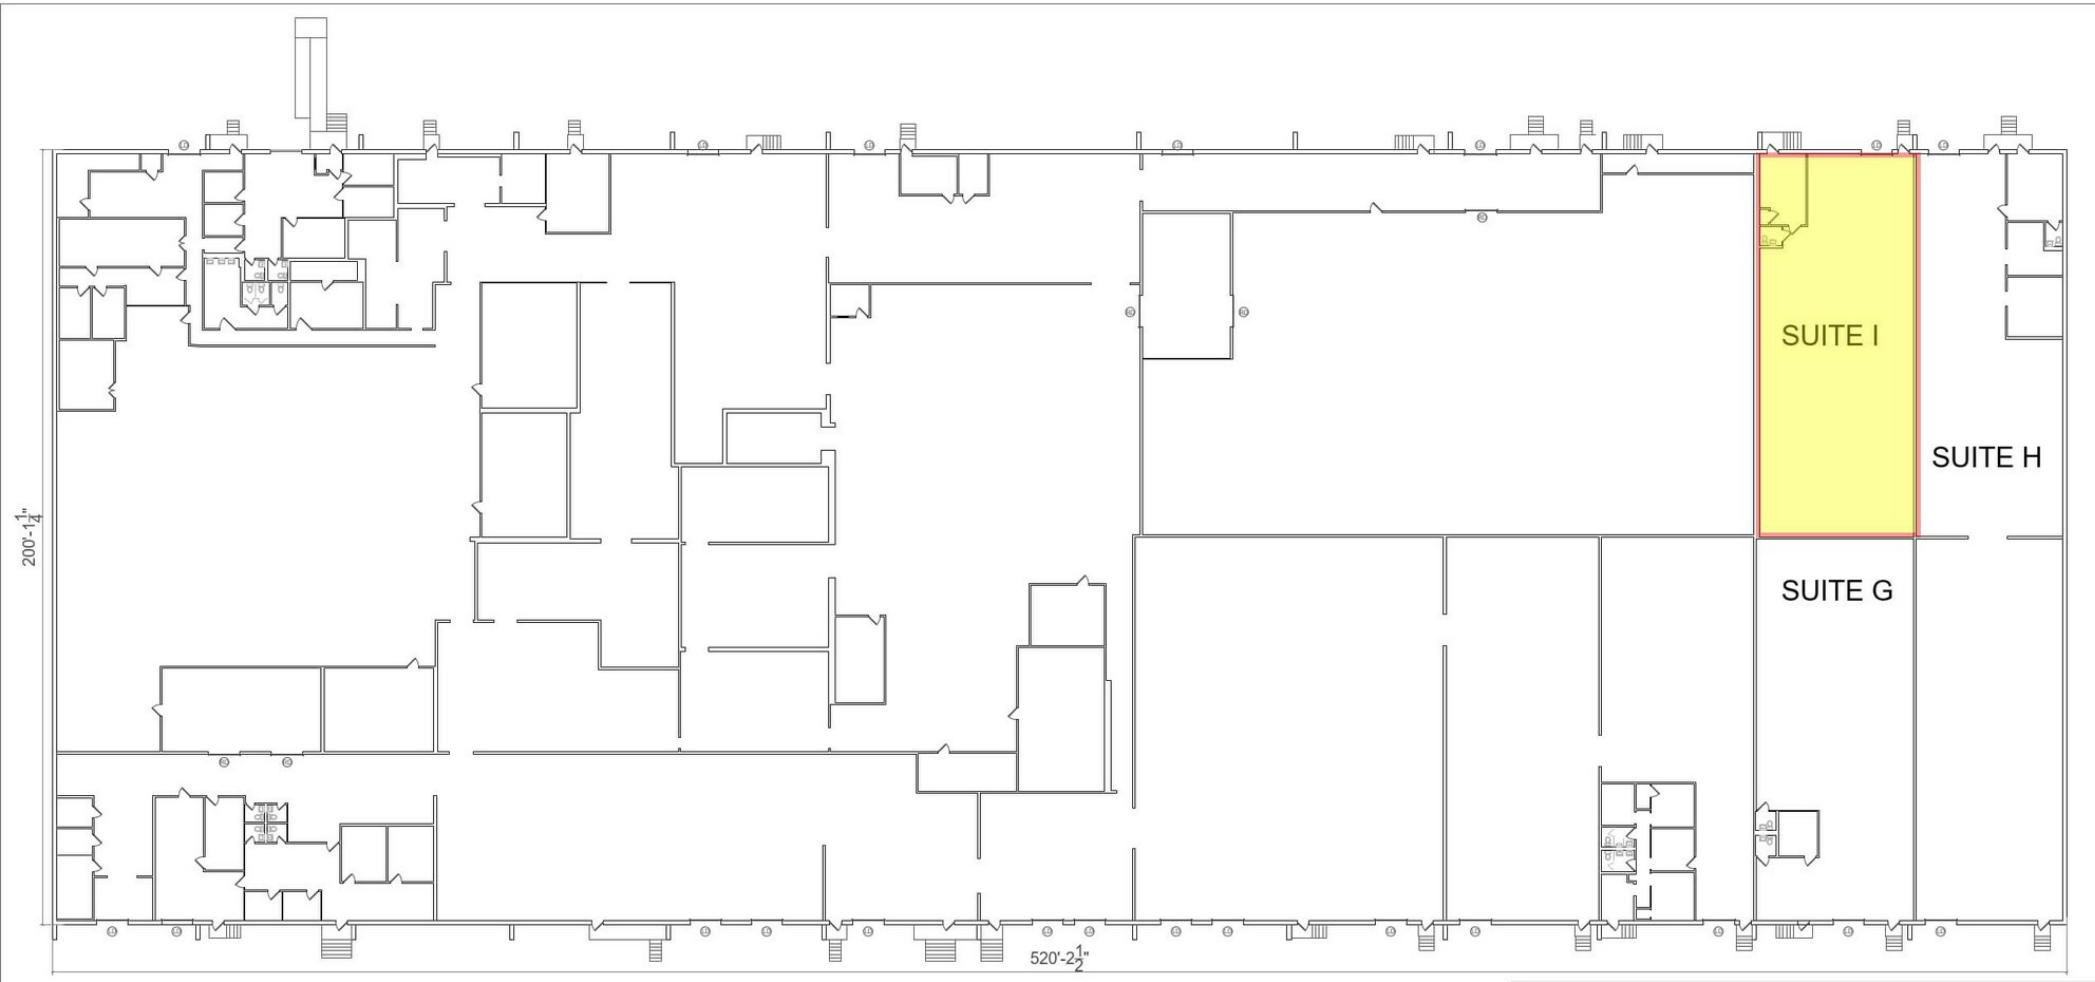

FLOOR PLAN

BRIAN BRATTON, SIOR

Senior Vice President

404.942.2028

bbratton@kingindustrial.com

STEVE RATCHFORD, SIOR, CCIM

Senior Vice President

404.942.2003

sratchford@kingindustrial.com

CORFAC
INTERNATIONAL

King Industrial
Realty, Inc. **Faropoint**

Industrial • Commercial • Investment
404.942.2000 | kingindustrial.com