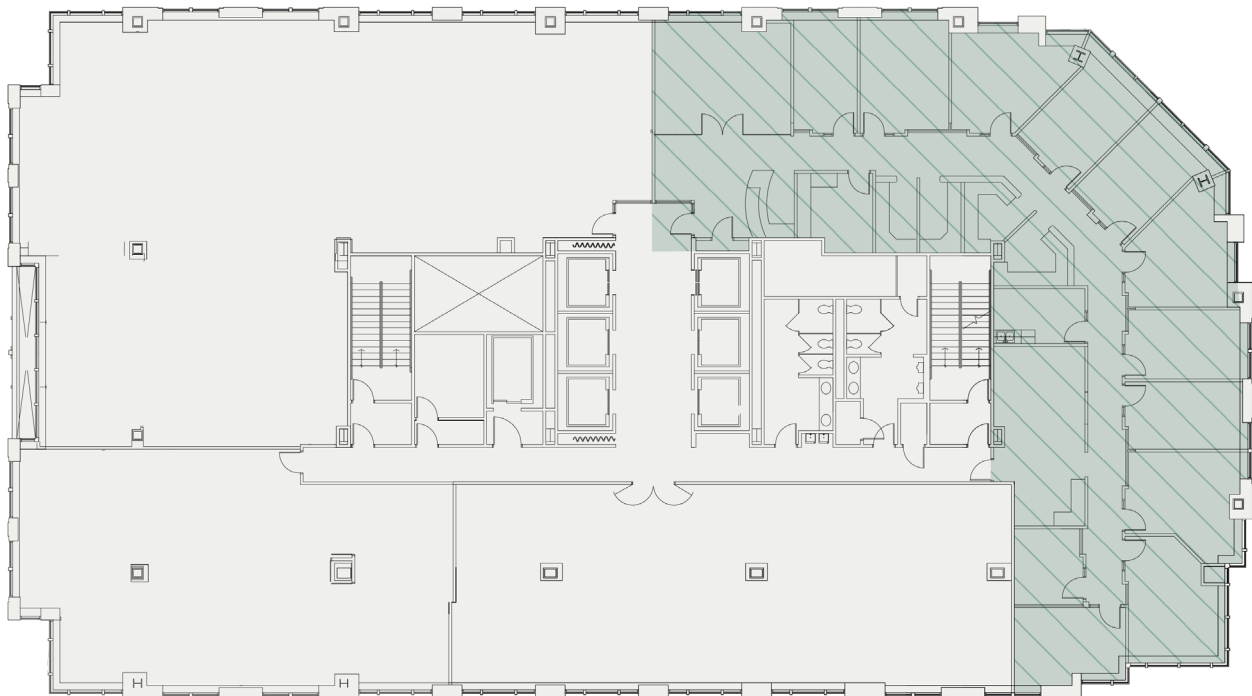

Suite 1000

Rentable Square Feet: 5,675

Lease Rates: \$35.00-\$37.00/RSF

Status: Available now

Condition: Prior design intact and ready for occupancy

Jordan Johnson

801.321.8711

Jordan.Johnson@propertyreserve.org