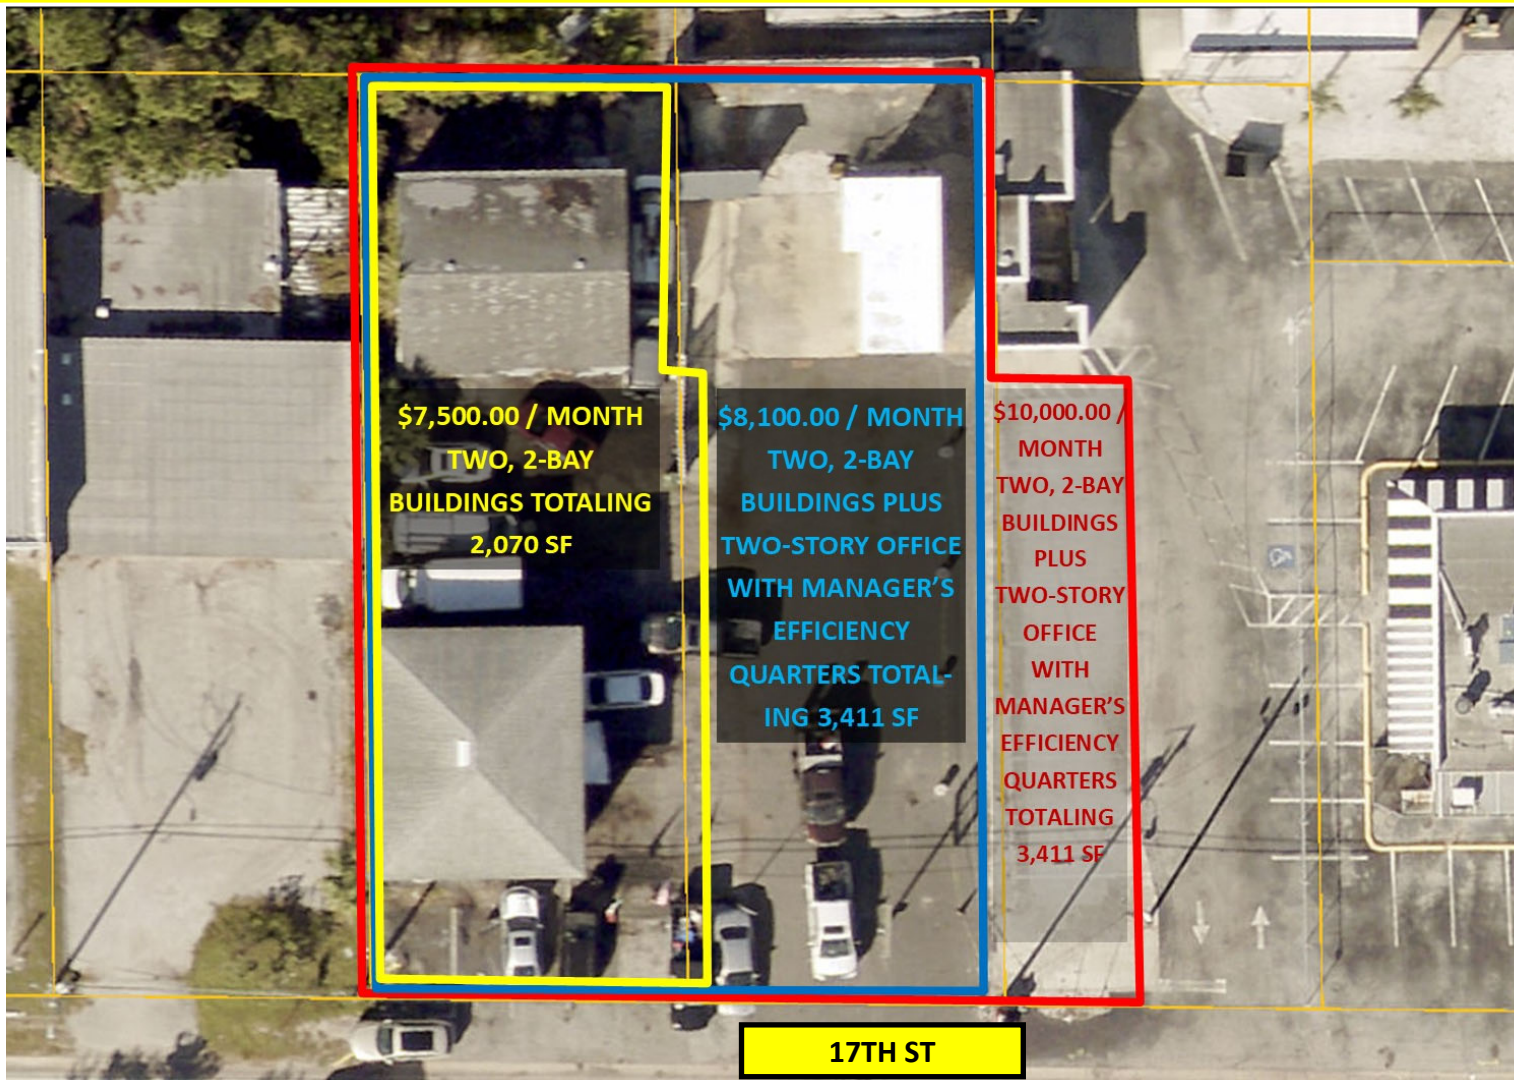

FOR LEASE

Up to 3,411 SF Office/Warehouse/Service plus Manager's Quarters Efficiency
1967 17th Street, Sarasota, FL 34234

RKW
BUTTON

LIC REAL ESTATE BROKER

JEFF BUTTON

941-313-1193

Jeff@SarasotaWarehouses.com

1869 Porter Lake Dr, Sarasota, FL 34240