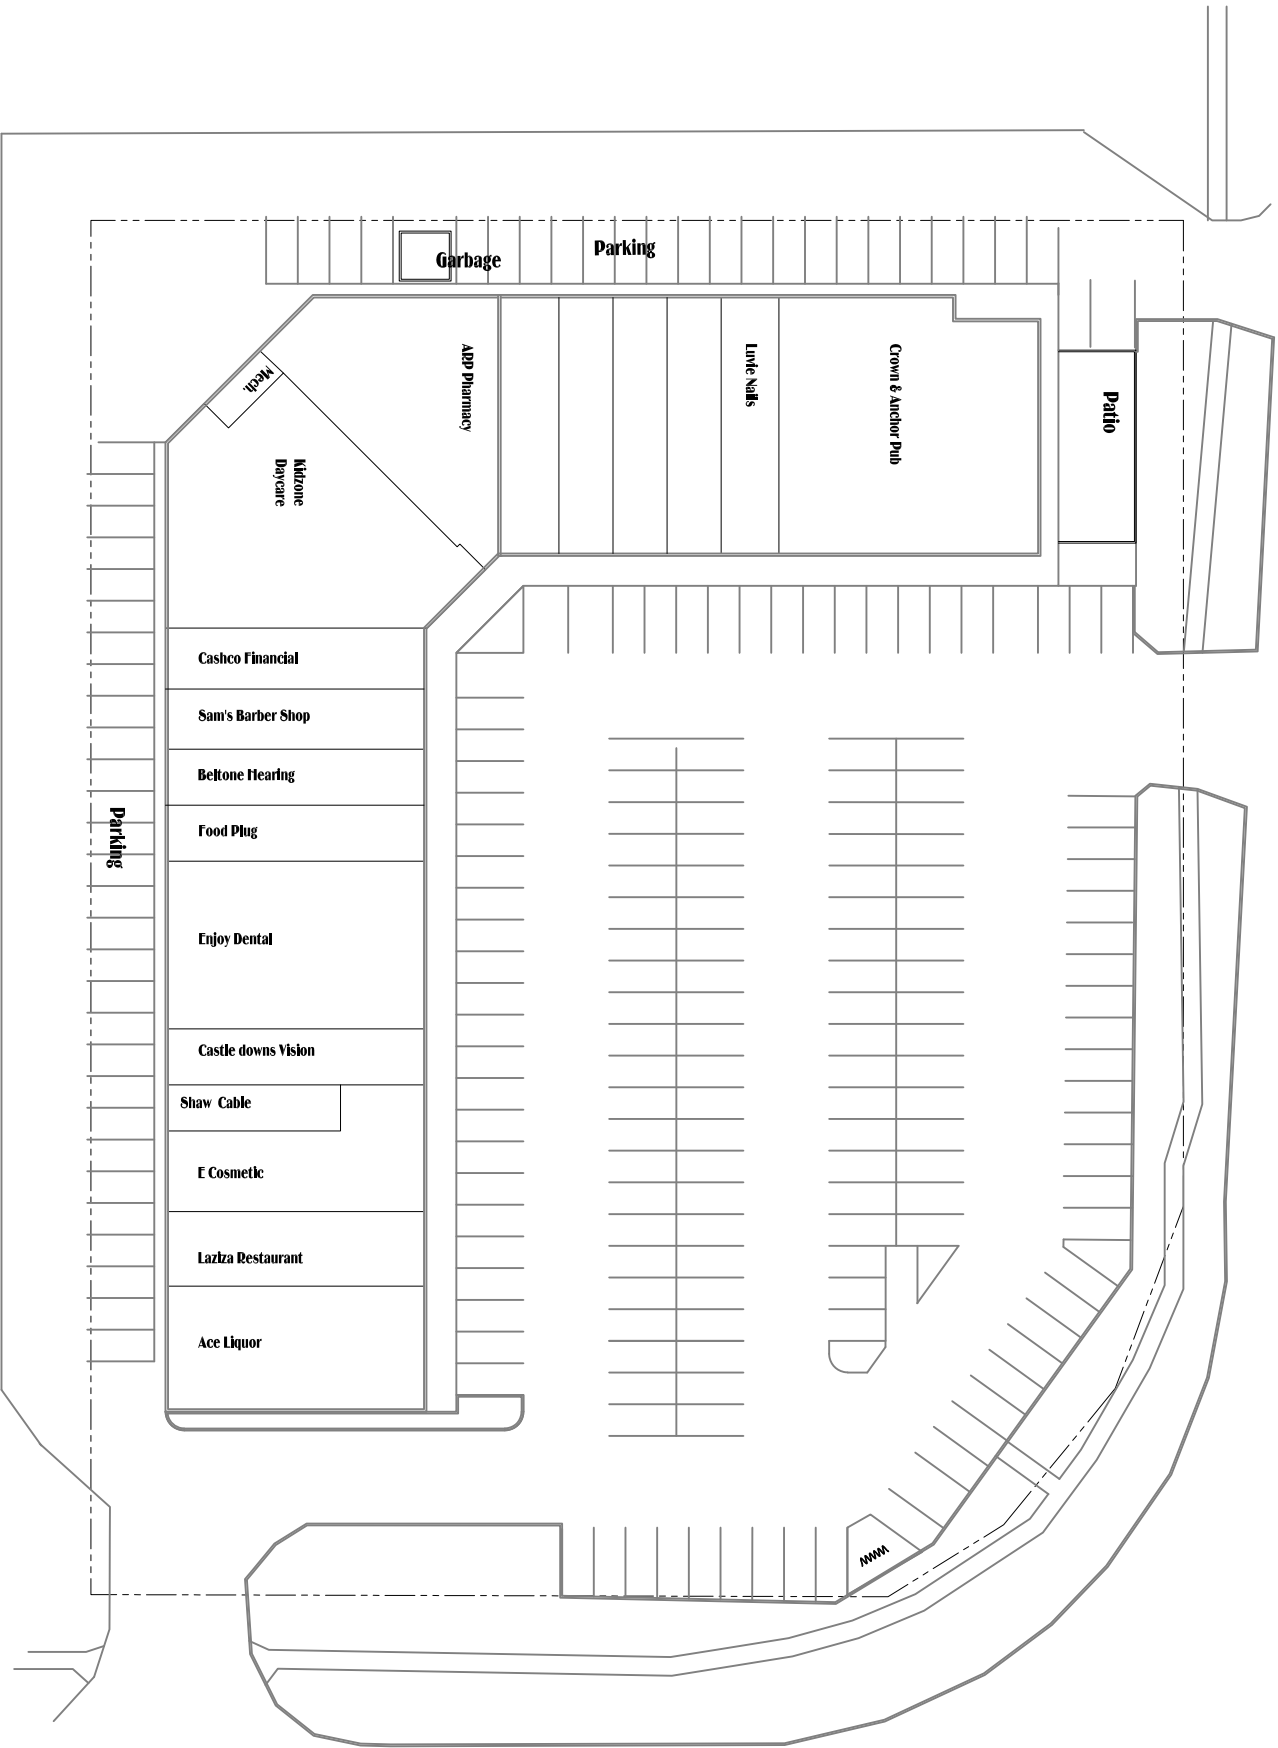

Castle Management

Castle Downs Road

153 rd Avenue

Site Plan