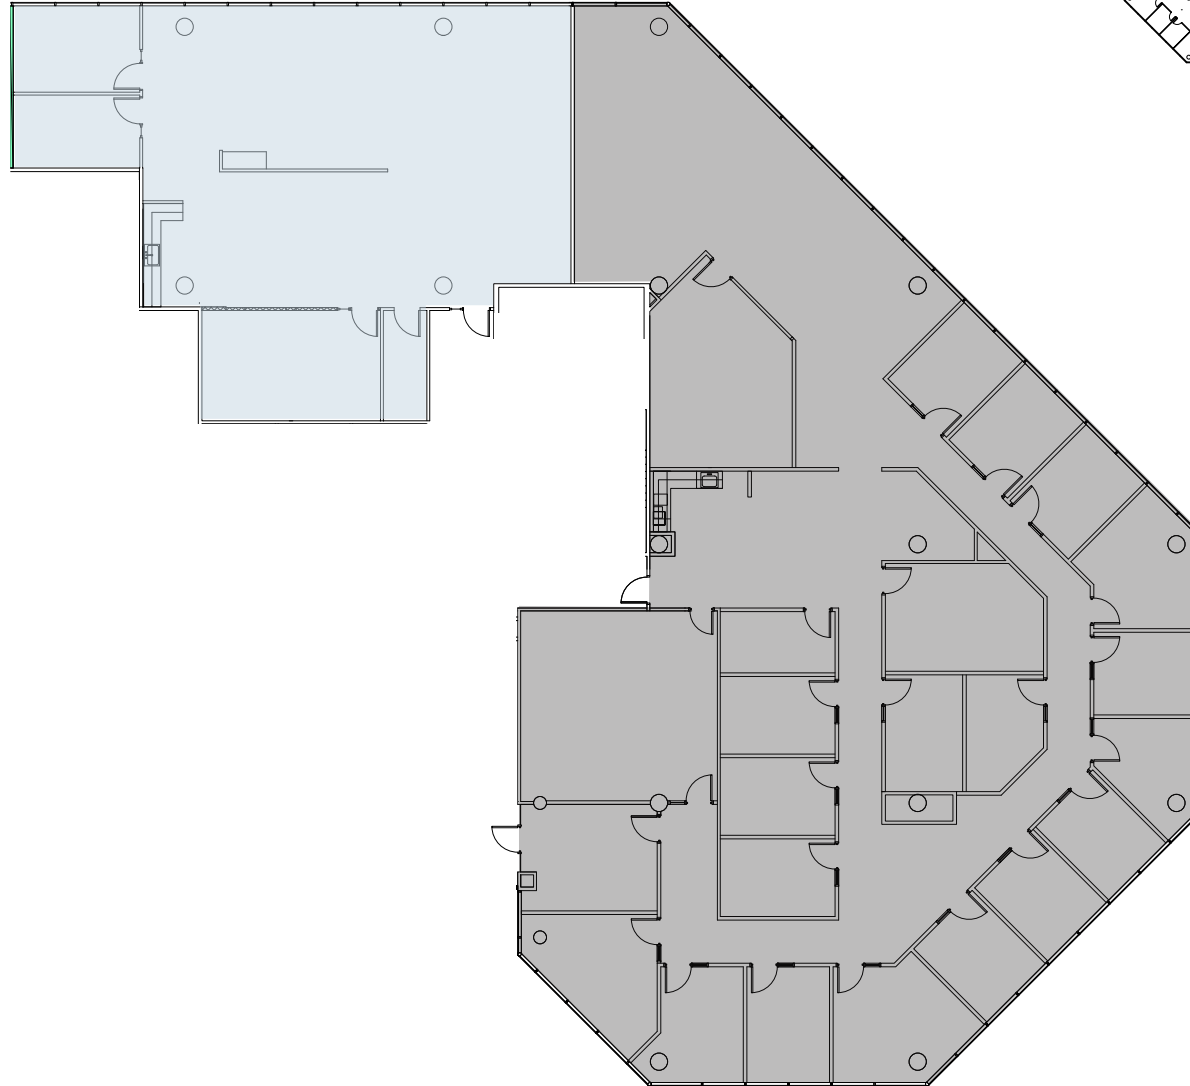

FORUM 1

8601 Six Forks Road | Raleigh

Suite 160 | 7,520 RSF

Disclaimer: The above floor plan is not to scale. The available space shown is believed to be correct but is subject to change.

FORUM 1

8601 Six Forks Road | Raleigh

Suite 140 & 160 | 10,403 RSF

Suite 140
2,883 RSF

Suite 160
7,520 RSF

Disclaimer: The above floor plan is not to scale. The available space shown is believed to be correct but is subject to change.

FORUM 1

8601 Six Forks Road | Raleigh

Suite 140 & 160 | 10,403 RSF

Suite 140
2,883 RSF

Suite 160
7,520 RSF

Disclaimer: The above floor plan is not to scale. The available space shown is believed to be correct but is subject to change.