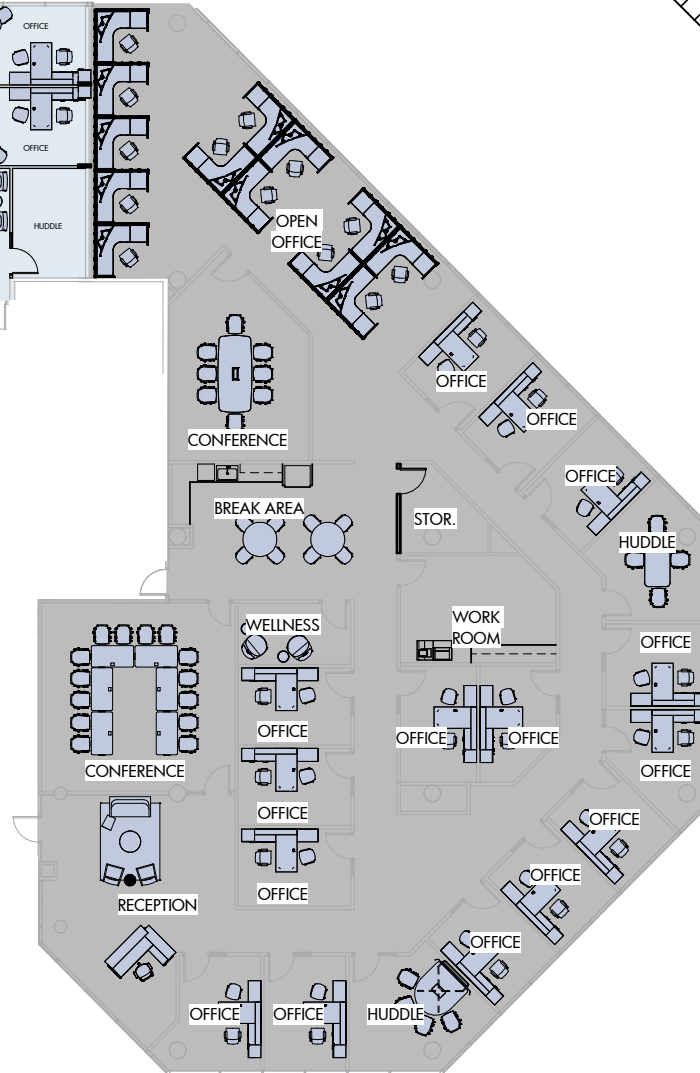

FORUM 1

8601 Six Forks Road | Raleigh

Suite 160 | 7,520 RSF

Disclaimer: The above floor plan is not to scale. The available space shown is believed to be correct but is subject to change.

FORUM 1

8601 Six Forks Road | Raleigh

Suite 140 & 160 | 10,403 RSF

Suite 140
2,883 RSF

Suite 160
7,520 RSF

Disclaimer: The above floor plan is not to scale. The available space shown is believed to be correct but is subject to change.

FORUM 1

8601 Six Forks Road | Raleigh

Suite 140 & 160 | 10,403 RSF

Suite 140
2,883 RSF

Suite 160
7,520 RSF

Disclaimer: The above floor plan is not to scale. The available space shown is believed to be correct but is subject to change.