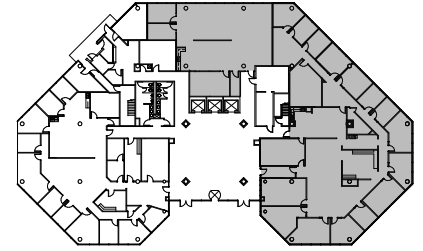

Suite 140 & 160 | 10,403 RSF

Suite 140
2,883 RSF

Suite 160
7,520 RSF

Disclaimer: The above floor plan is not to scale. The available space shown is believed to be correct but is subject to change.

FORUM 1

8601 Six Forks Road | Raleigh

Suite 140 & 160 | 10,403 RSF

Suite 140
2,883 RSF

Suite 160
7,520 RSF

Disclaimer: The above floor plan is not to scale. The available space shown is believed to be correct but is subject to change.