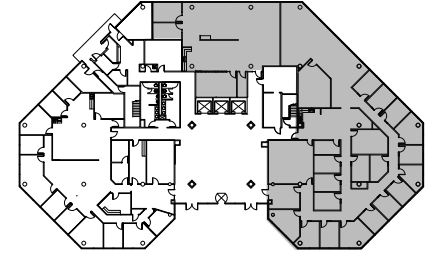

FORUM 1

8601 Six Forks Road | Raleigh

Suite 160 | 7,520 RSF

Disclaimer: The above floor plan is not to scale. The available space shown is believed to be correct but is subject to change.

FORUM 1

8601 Six Forks Road | Raleigh

Suite 140 & 160 | 10,403 RSF

Suite 140
2,883 RSF

Suite 160
7,520 RSF

Disclaimer: The above floor plan is not to scale. The available space shown is believed to be correct but is subject to change.

FORUM 1