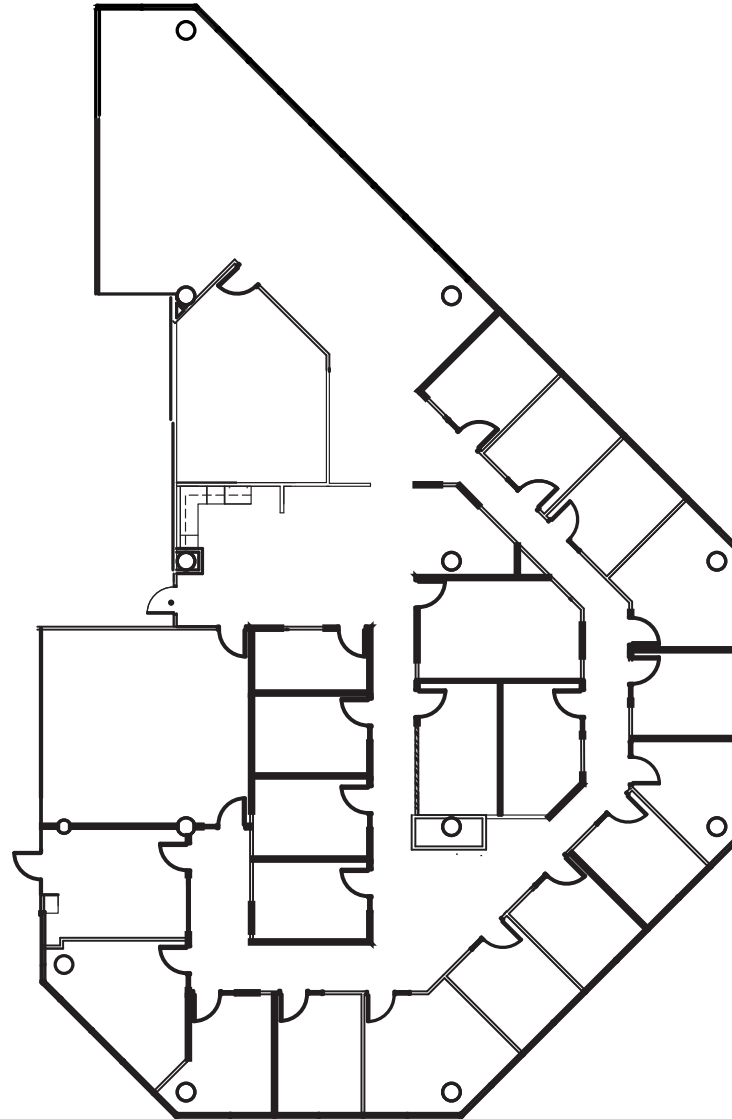

FORUM 1

8601 Six Forks Road | Raleigh

Suite 160 | 7,520 RSF

Disclaimer: The above floor plan is not to scale. The available space shown is believed to be correct but is subject to change.

FORUM 1

8601 Six Forks Road | Raleigh

Suite 140 & 160 | 10,403 RSF

Suite 140
2,883 RSF

Suite 160
7,520 RSF

Disclaimer: The above floor plan is not to scale. The available space shown is believed to be correct but is subject to change.

FORUM 1

8601 Six Forks Road | Raleigh

Suite 140 & 160 | 10,403 RSF

Suite 140
2,883 RSF

Suite 160
7,520 RSF

Disclaimer: The above floor plan is not to scale. The available space shown is believed to be correct but is subject to change.