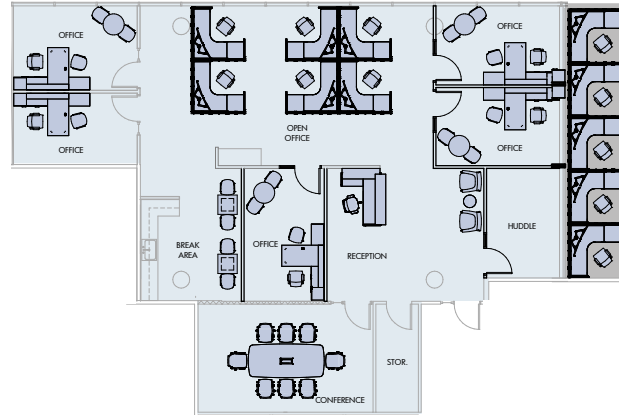

FORUM 1

8601 Six Forks Road | Raleigh

Suite 160 | 7,520 RSF

Disclaimer: The above floor plan is not to scale. The available space shown is believed to be correct but is subject to change.

FORUM 1

8601 Six Forks Road | Raleigh

Suite 140 & 160 | 10,403 RSF

Suite 140
2,883 RSF

Suite 160
7,520 RSF

Disclaimer: The above floor plan is not to scale. The available space shown is believed to be correct but is subject to change.

FORUM 1

8601 Six Forks Road | Raleigh

Suite 140 & 160 | 10,403 RSF

Suite 140
2,883 RSF

Suite 160
7,520 RSF

Disclaimer: The above floor plan is not to scale. The available space shown is believed to be correct but is subject to change.