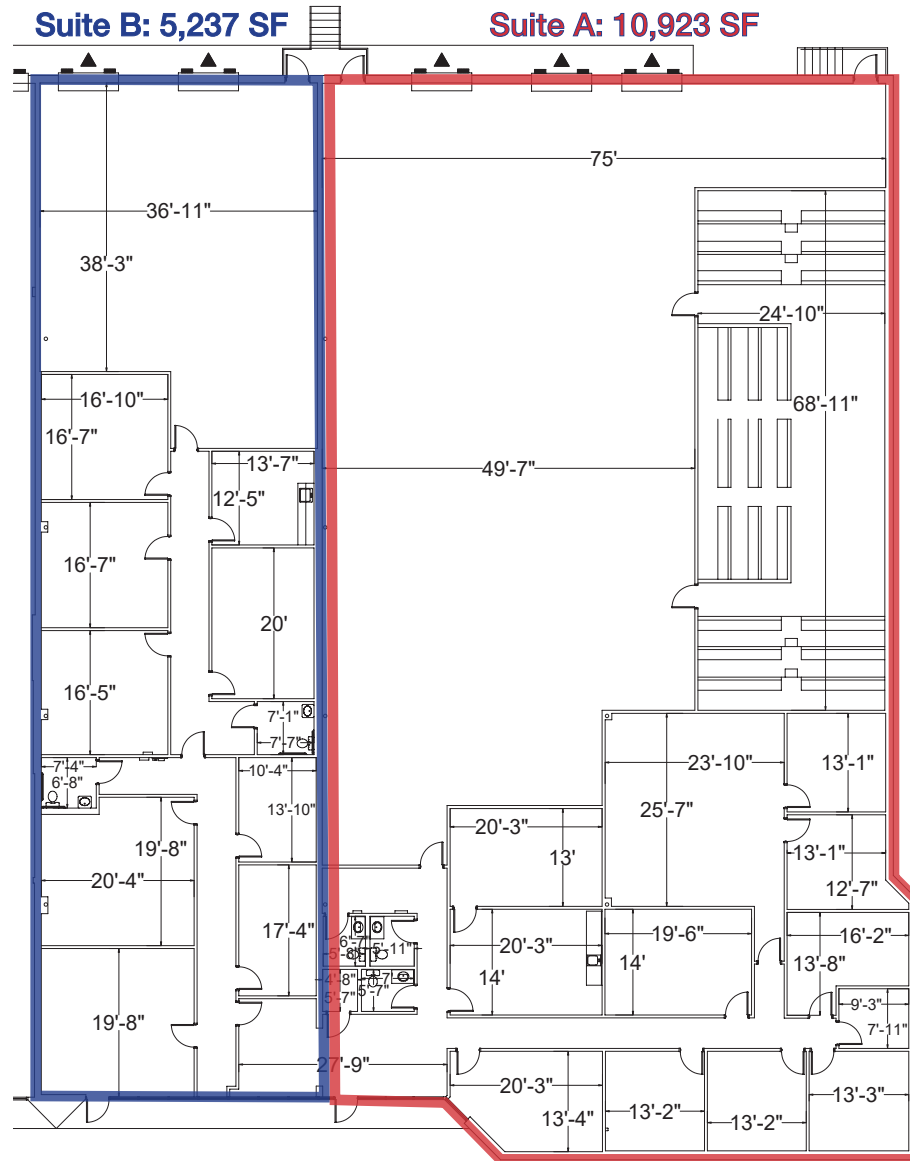

5910 Breckenridge Parkway, Tampa, FL

Suite A-B: 16,160 RSF

KEY PLAN

For more information:

Kelli Hatton
+1 813.454.1619
khatton@naiburnsscalo.com

Coy Lowrey
+1 813.215.8168
clowrey@naiburnsscalo.com

5201 W Kennedy Blvd, Suite 925
Tampa, FL
+1 813.815.8360