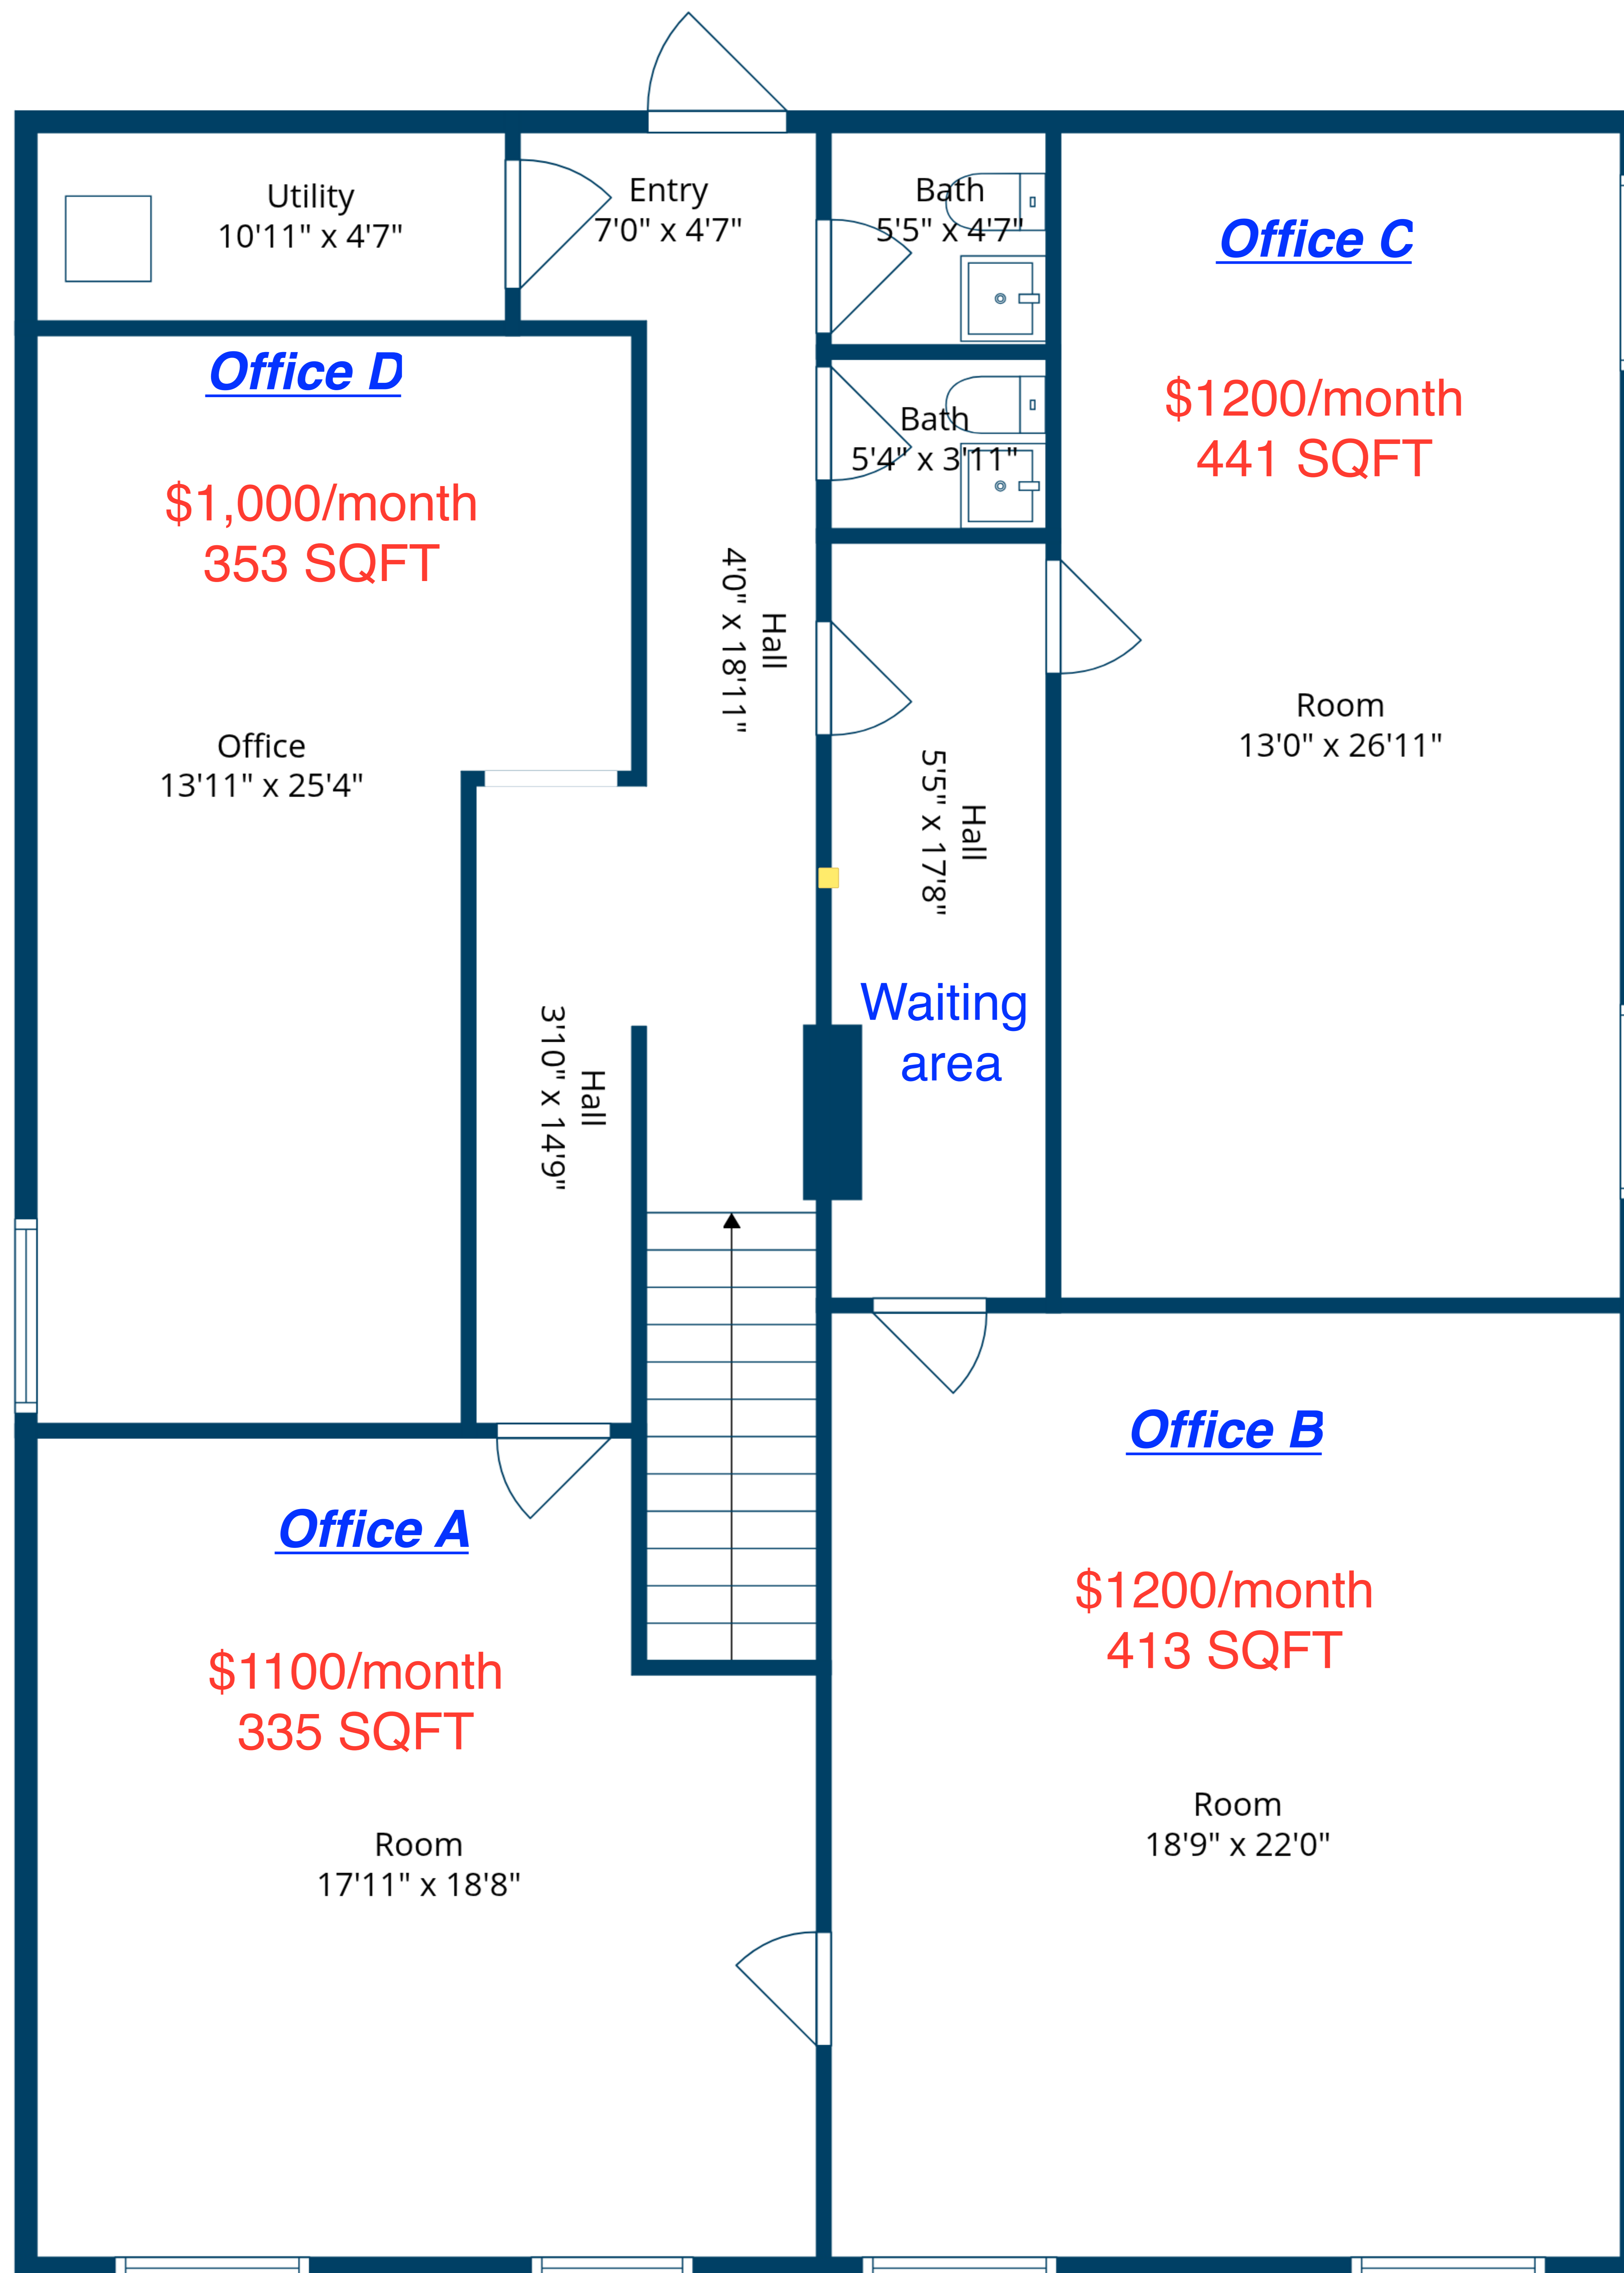

Room Dimensions Are Approximate. For Marketing Purposes Only.

Room Dimensions Are Approximate. For Marketing Purposes Only.

Entire second floor
(including the downstairs foyer)

\$4500/month

**(includes full access
to the street-level
display window and
building facade
signage)**

Approx. 1900 SQFT