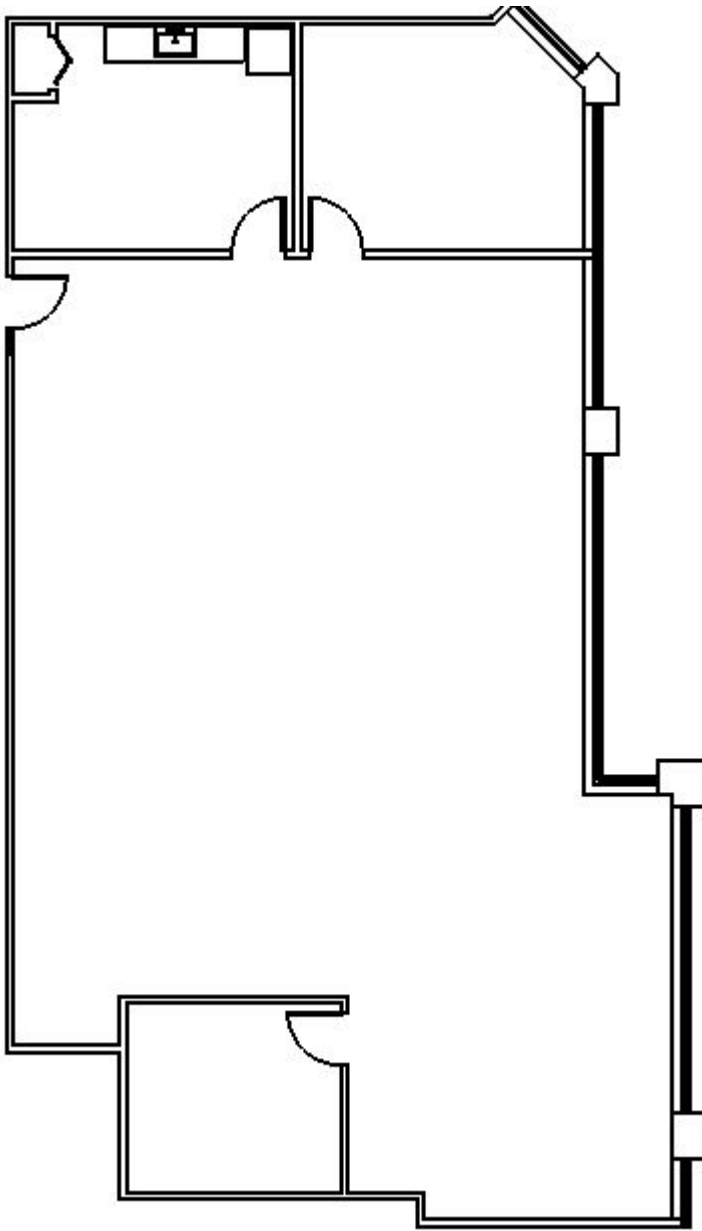

Suite 107 – 2,567 RSF

Premium Office Suite

Decimal Point

11492 Bluegrass Pkwy, Louisville, KY 40299

Suite Details

Size: 2,567 RSF

Offices: 2

Kitchenettes: 1