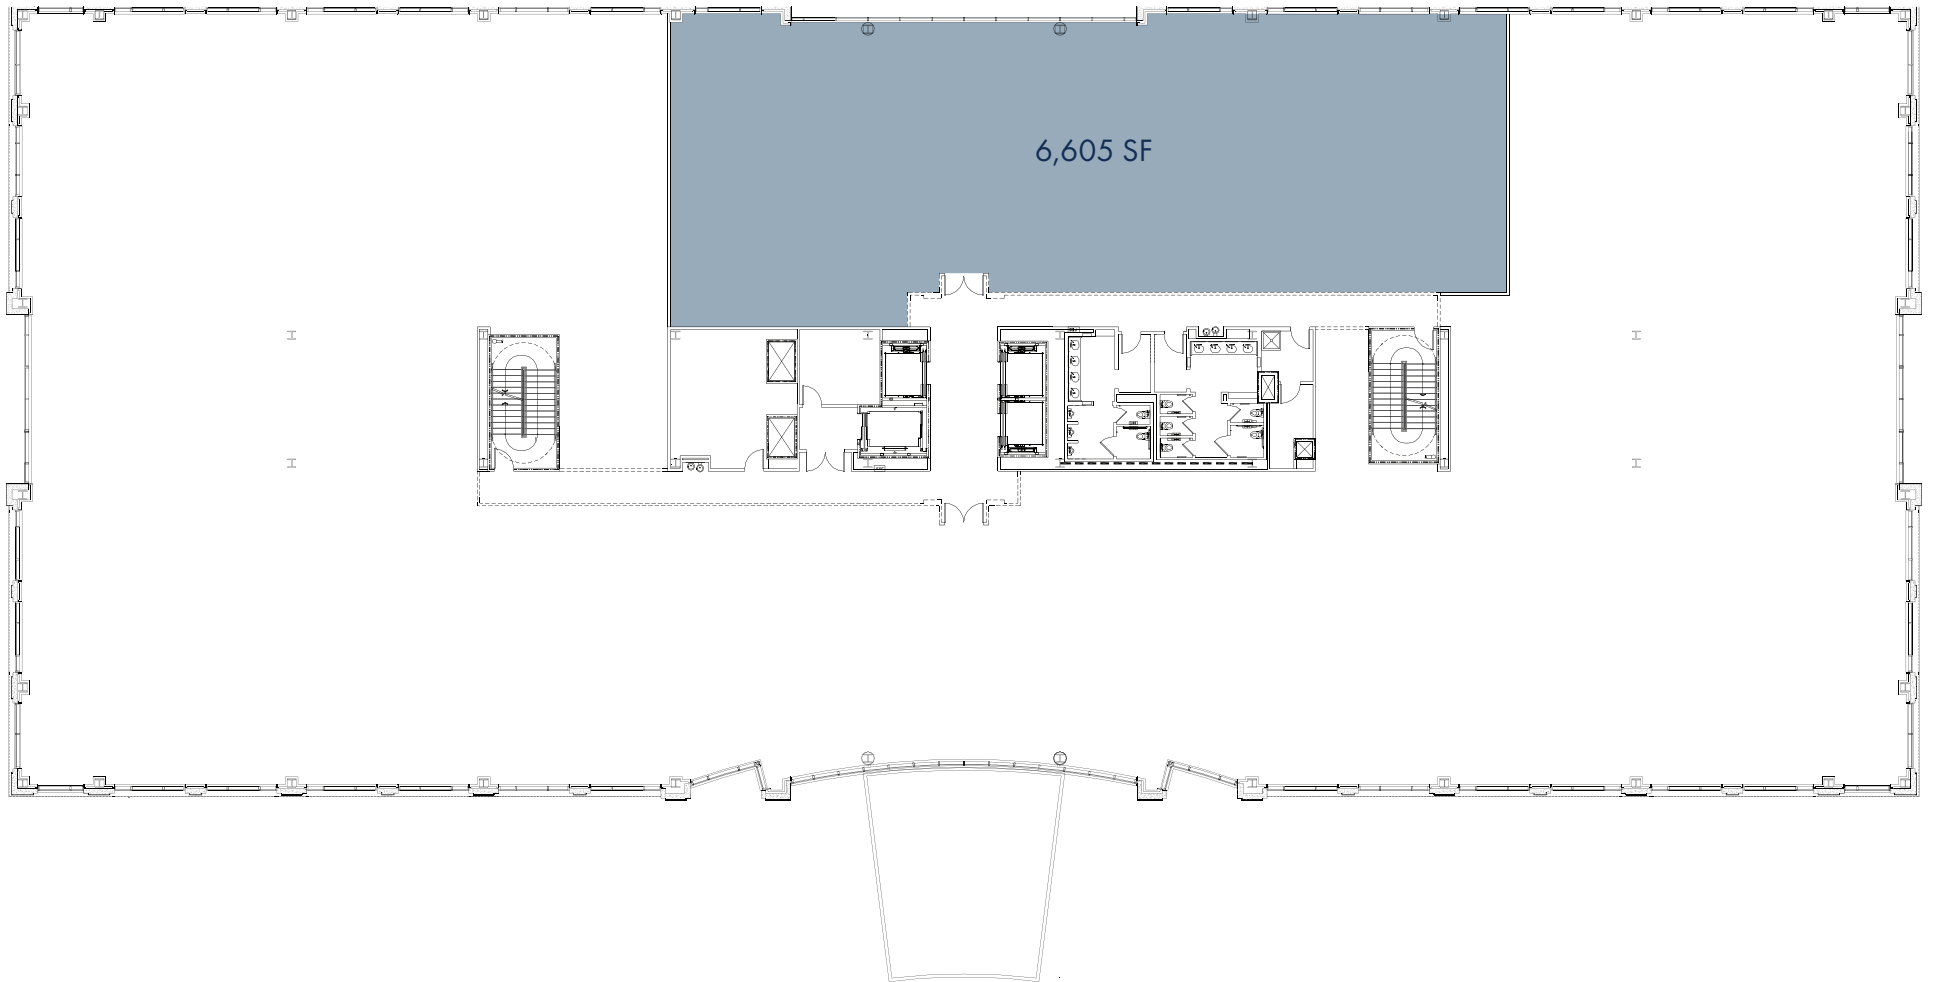

# WADE V

Suite 210

6,605 SF

Jane Doggett, CCIM  
919-625-8828  
jane.doggett@foundrycommercial.com

Patrick Blackley  
919-274-9323  
patrick.blackley@foundrycommercial.com

**FOUNDRY**  
COMMERCIAL