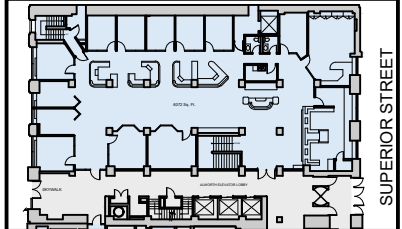

## 1st Floor

306 W. Superior St.  
Duluth, MN 55802

Alworth Building 1st Floor - No Scale

Alworth Building Location Map

Alworth Building - Superior St.