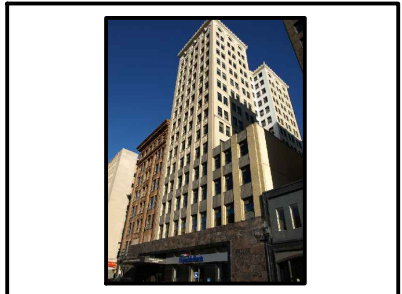

# Alworth Building

## 1st Floor

306 W. Superior St.  
Duluth, MN 55802

Alworth Building 1st Floor - No Scale

Alworth Building Location Map

Alworth Building - Superior St.