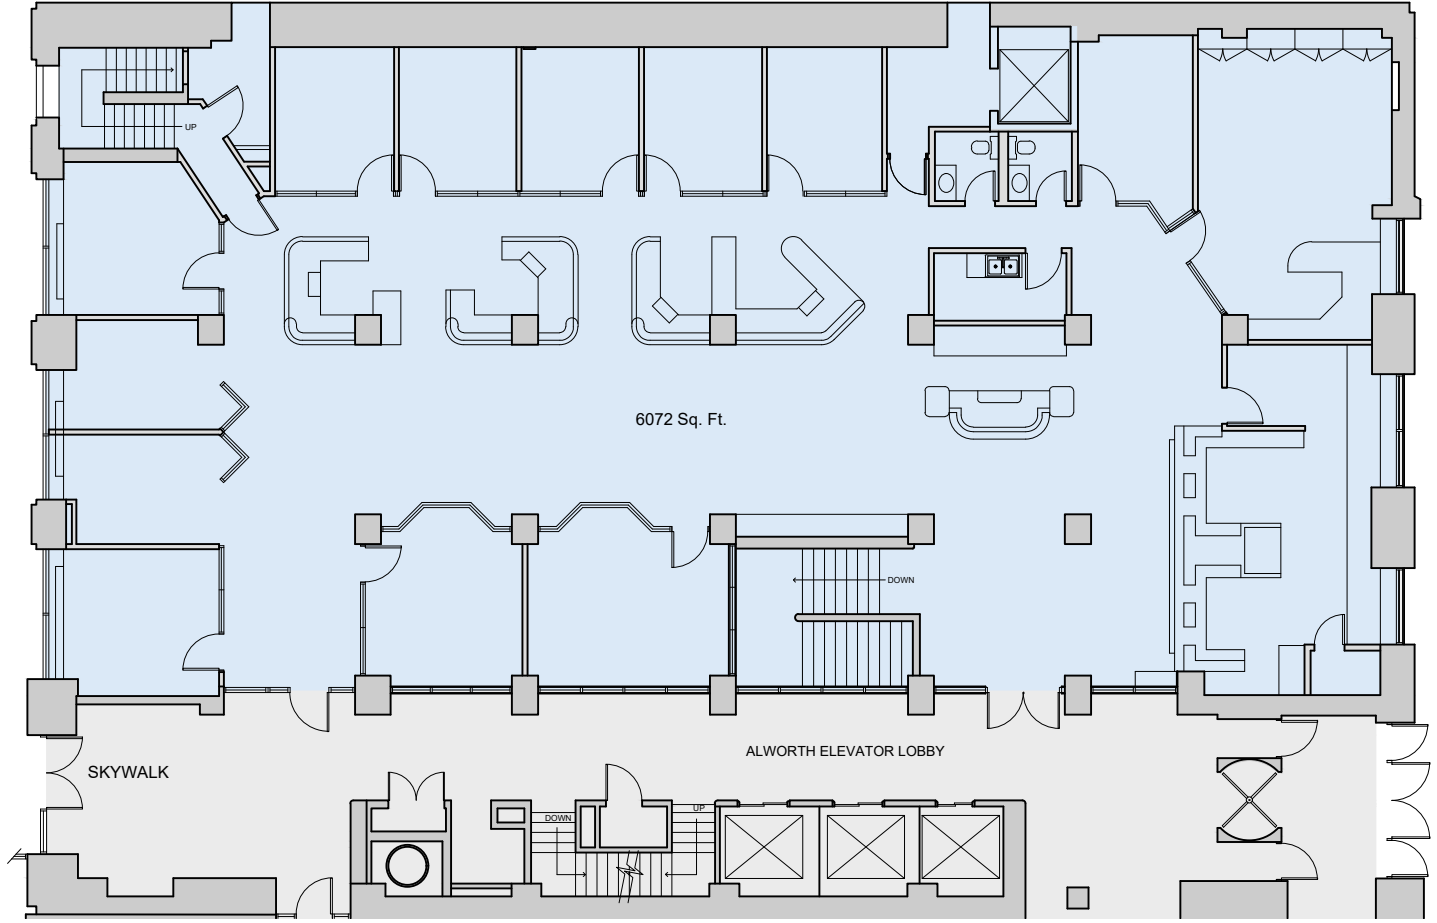

## 1st Floor

306 W. Superior St.  
Duluth, MN 55802

Alworth Building 1st Floor - No Scale

Alworth Building Location Map

Alworth Building - Superior St.