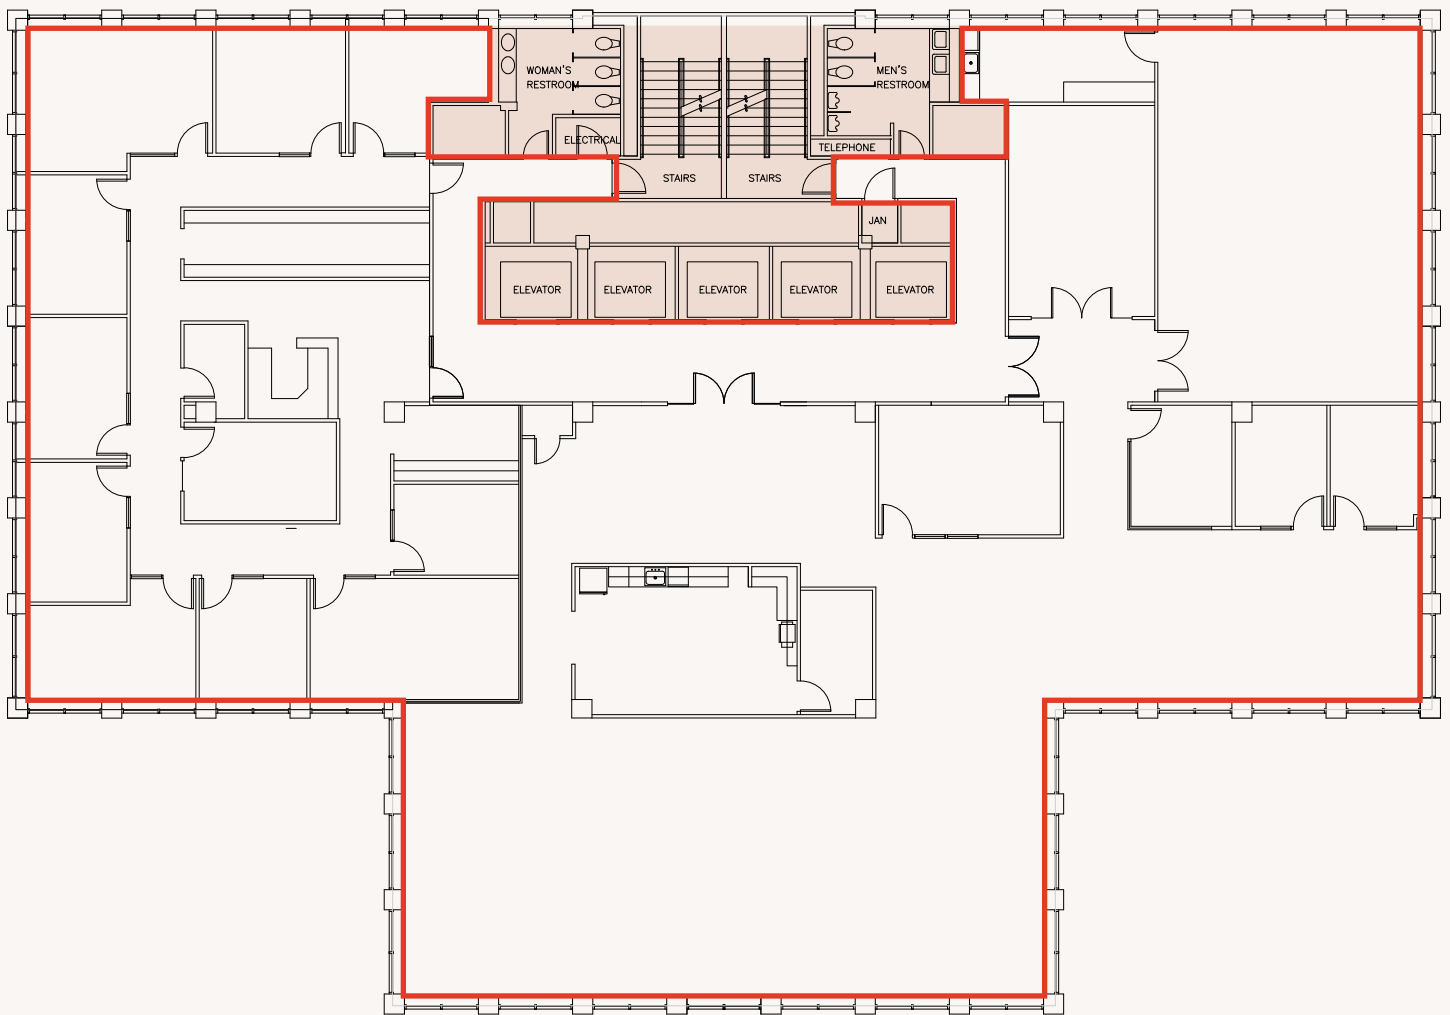

PLAZA 600

FLOOR 18 : 11,651 RSF

Available August 1, 2025

600 STEWART STREET
SEATTLE, WA 98101

Cleita Harvey +1 206 607 1794 cleita.harvey@jll.com
Tim Jones +1 206 971 7011 tim.jones@jll.com
Charlotte Evans +1 206 607 1720 charlotte.evans@jll.com