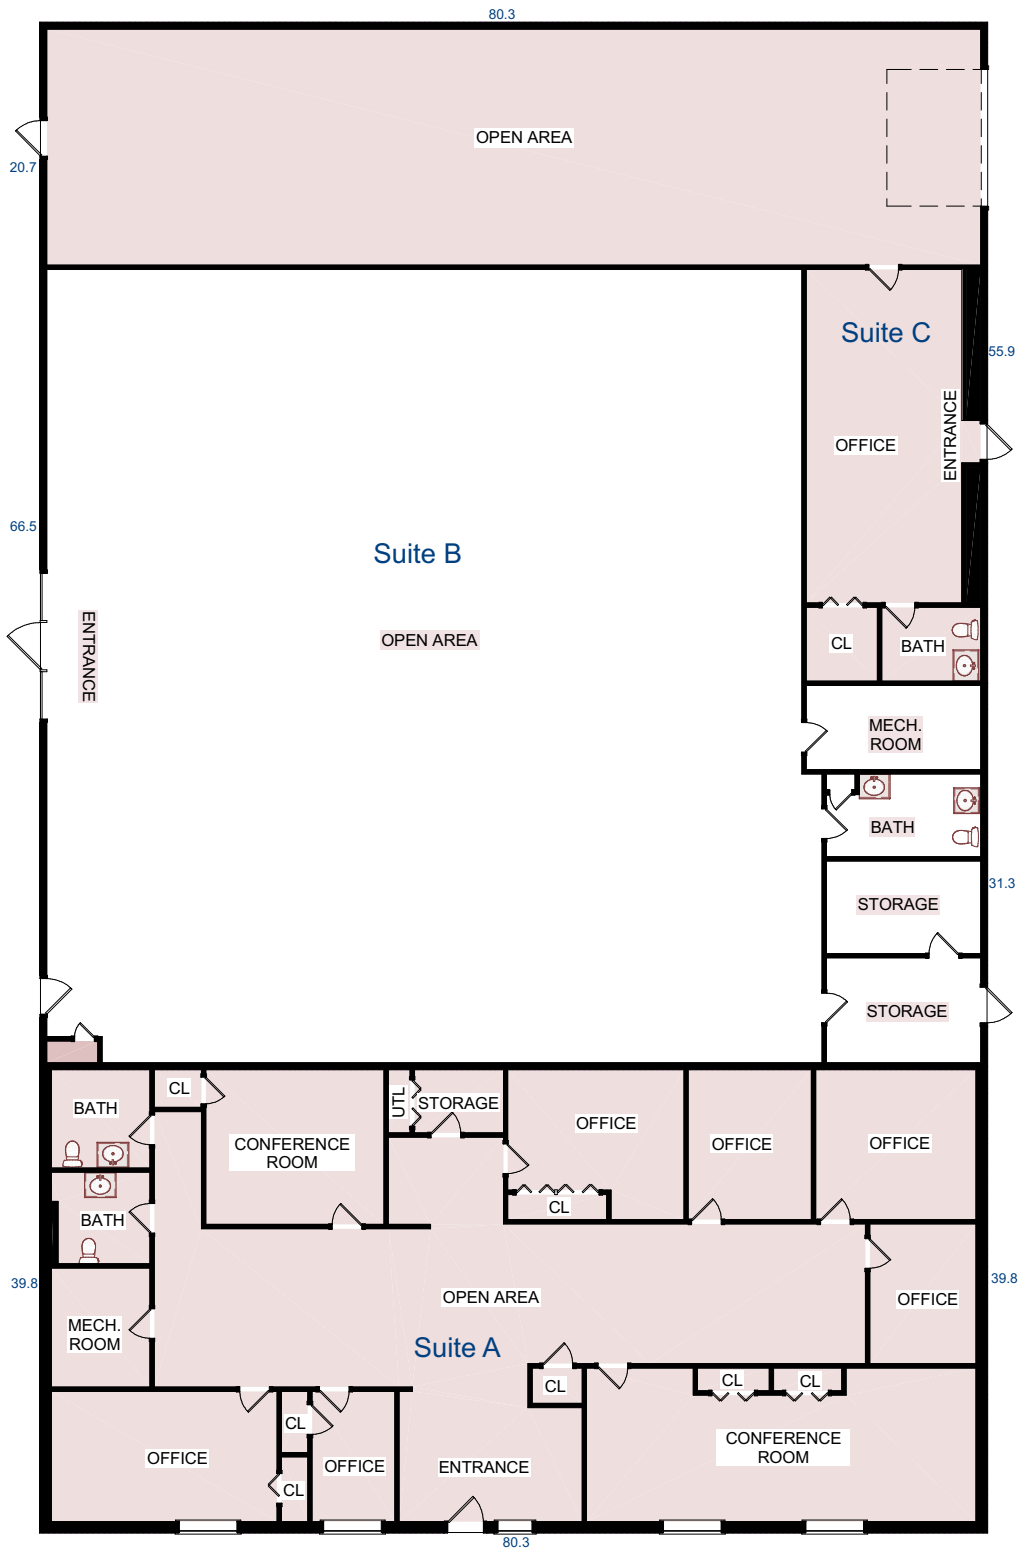

Property Address: 735 S Broad Street, Mooresville, NC
Prepared for: Nikki Robinson and Hannah Whitlow
Total: 10198.1 sq.ft.

See cover page for detailed square footage calculations

The information and floor plan is an approximation of existing home or an architectural plans and is provided with the permission of the seller or seller's agent. All dimensions are approximate and not to exact scale. This measurements are completed in accordance with NC Real Estate Commission Guidelines. Copyright © 2012-2024, Harsha Bauer. <https://pictureahome.com>. Picture A Home® is a Registered Trademark.