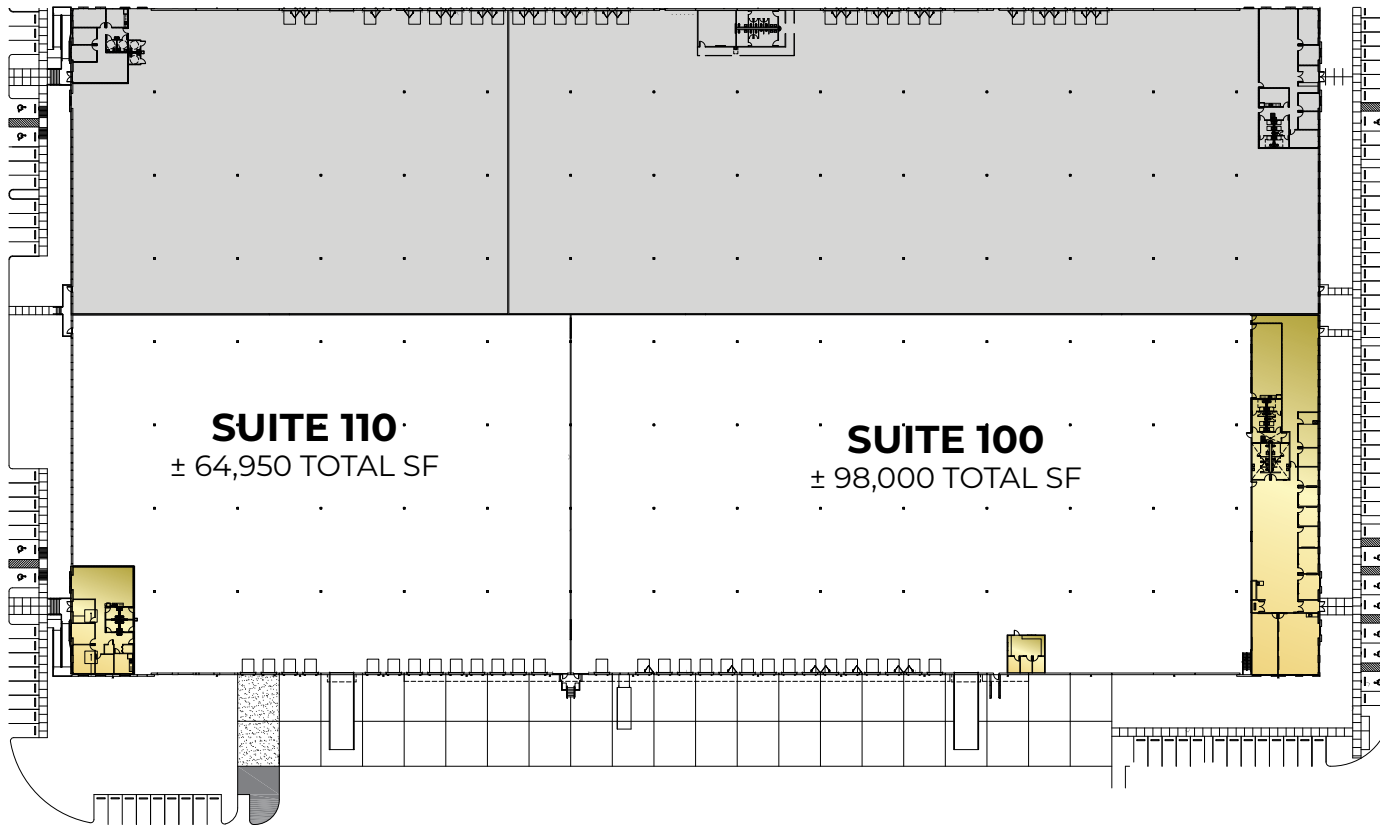

MEDLEY

LOGISTICS CENTER

 Transwestern

CLASS A DISTRIBUTION SPACE LOCATED WITHIN FLAGLER STATION IN MEDLEY

FOR LEASE: +/-98,000 SF TO +/-162,950 SF
FULLY FENCED, UNSHARED TRUCK COURTYARD

SCAN OR CLICK THE QR CODE TO
WATCH PROPERTY VIDEO

9350 NW 108TH AVE, MEDLEY, FL 33178

SPACE DETAILS

SUITE 110

SUITE 100

	LOCATION:	9350 NW 108TH AVE #110, MEDLEY, FL 33178
	TOTAL SF:	± 64,950 SF TOTAL - END CAP
	OFFICE SF:	± 2,400 SF OFFICE TOTAL
	CEILING HEIGHT:	± 28' CLEAR CH
	COLUMN SPACING:	±50' X ±50' COLUMN SPACING
	LOADING:	12 DH DOORS, 1 RAMP
	BUILDING DEPTH:	215' DEEP
	PARKING:	± 25 PARKING SPACES
	LEASE RATE:	\$16 PSF NNN WITH O/E OF \$3.37 PSF
	FENCED TRUCK COURTYARD	

	LOCATION:	9350 NW 108TH AVE #100, MEDLEY, FL 33178
	TOTAL SF:	± 98,000 SF TOTAL - END CAP
	OFFICE SF:	± 9,007 SF OFFICE TOTAL
	CEILING HEIGHT:	± 28' CLEAR CH
	COLUMN SPACING:	±50' X ±50' COLUMN SPACING
	LOADING:	16 DH DOORS, 1 RAMP AND 11 KNOCKOUT PANELS
	BUILDING DEPTH:	215' DEEP
	PARKING:	± 75 PARKING SPACES
	LEASE RATE:	\$16 PSF NNN WITH O/E OF \$3.37 PSF
	FENCED TRUCK COURTYARD	