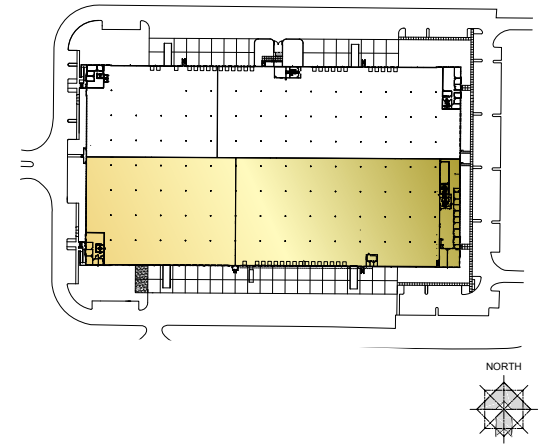

MEDLEY

LOGISTICS CENTER

 Transwestern

CLASS A DISTRIBUTION SPACE LOCATED WITHIN FLAGLER STATION IN MEDLEY

FOR LEASE: +/-98,000 SF TO +/-162,950 SF
FULLY FENCED, UNSHARED TRUCK COURTYARD

SCAN OR CLICK THE QR CODE TO
WATCH PROPERTY VIDEO

9350 NW 108TH AVE, MEDLEY, FL 33178

SPACE DETAILS

SUITE 110

SUITE 100

	LOCATION:	9350 NW 108TH AVE #110, MEDLEY, FL 33178
	TOTAL SF:	± 64,950 SF TOTAL - END CAP
	OFFICE SF:	± 2,400 SF OFFICE TOTAL
	CEILING HEIGHT:	± 28' CLEAR CH
	COLUMN SPACING:	±50' X ±50' COLUMN SPACING
	LOADING:	12 DH DOORS, 1 RAMP
	BUILDING DEPTH:	215' DEEP
	PARKING:	± 25 PARKING SPACES
	LEASE RATE:	\$16 PSF NNN WITH O/E OF \$3.37 PSF
	FENCED TRUCK COURTYARD	

	LOCATION:	9350 NW 108TH AVE #100, MEDLEY, FL 33178
	TOTAL SF:	± 98,000 SF TOTAL - END CAP
	OFFICE SF:	± 9,007 SF OFFICE TOTAL
	CEILING HEIGHT:	± 28' CLEAR CH
	COLUMN SPACING:	±50' X ±50' COLUMN SPACING
	LOADING:	16 DH DOORS, 1 RAMP AND 11 KNOCKOUT PANELS
	BUILDING DEPTH:	215' DEEP
	PARKING:	± 75 PARKING SPACES
	LEASE RATE:	\$16 PSF NNN WITH O/E OF \$3.37 PSF
	FENCED TRUCK COURTYARD	