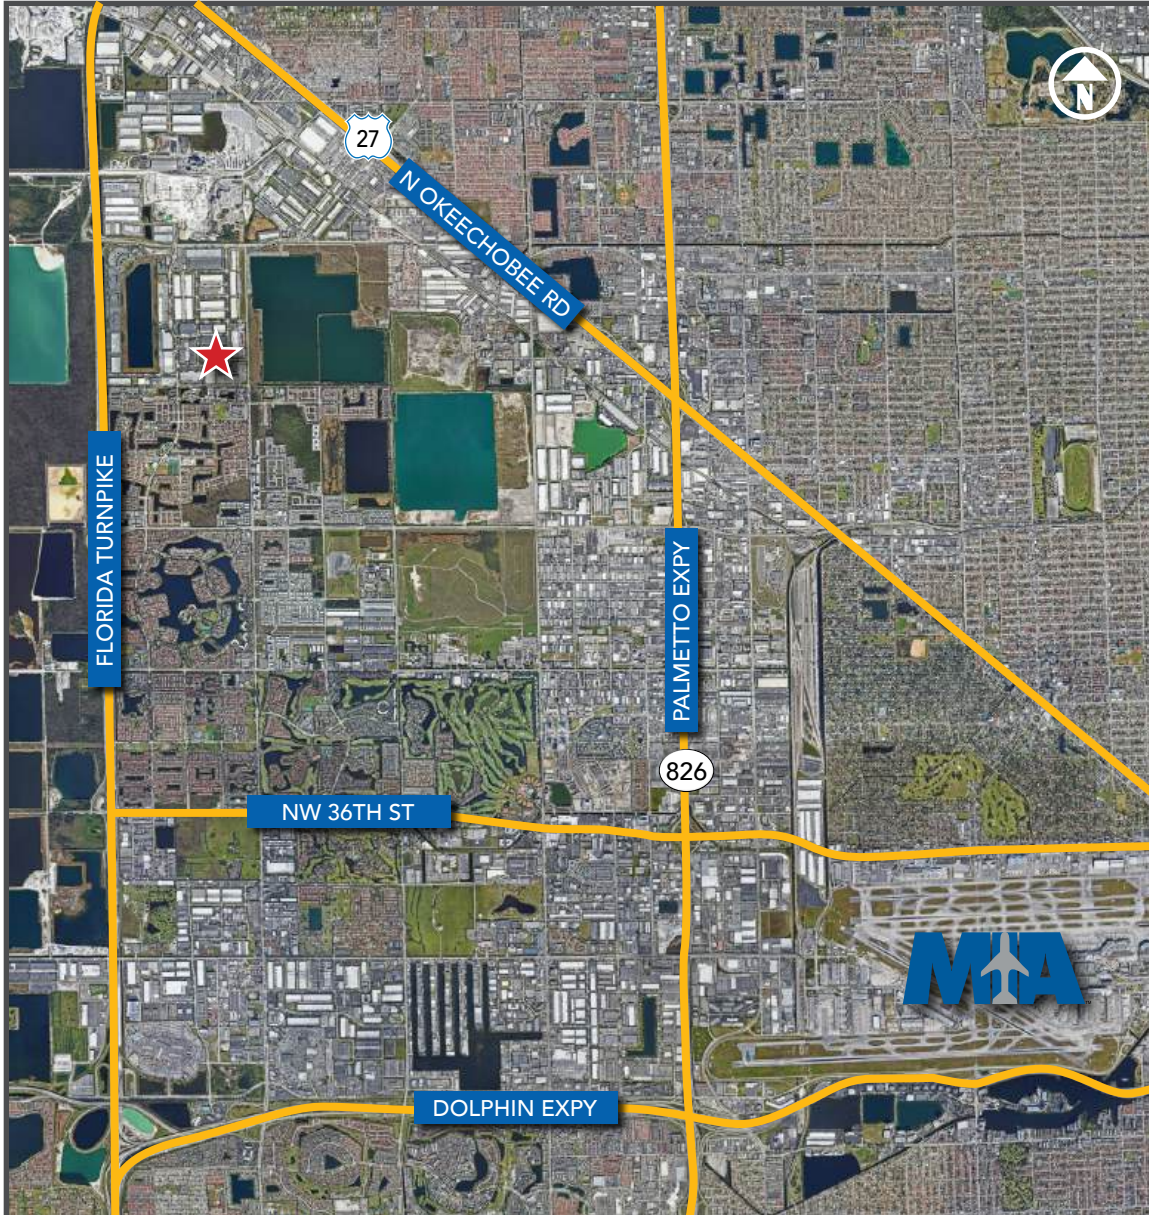

AREA OVERVIEW

GRATIGNY EXPY
±1.8 MILE

826

PALMETTO EXPRESSWAY
±5.0 MILES

27

OKEECHOBEE ROAD
±2.2 MILES

836

DOLPHIN EXPRESSWAY
±10.5 MILES

MIA CARGO FACILITIES
±10.1 MILES

MEDLEY

LOGISTICS CENTER

FOR MORE INFORMATION, CONTACT

THOMAS KRESSE
EXECUTIVE MANAGING DIRECTOR
305.808.7827
thomas.kresse@transwestern.com

RYAN BURRESS
ASSOCIATE
305.357.3839
ryan.burress@transwestern.com